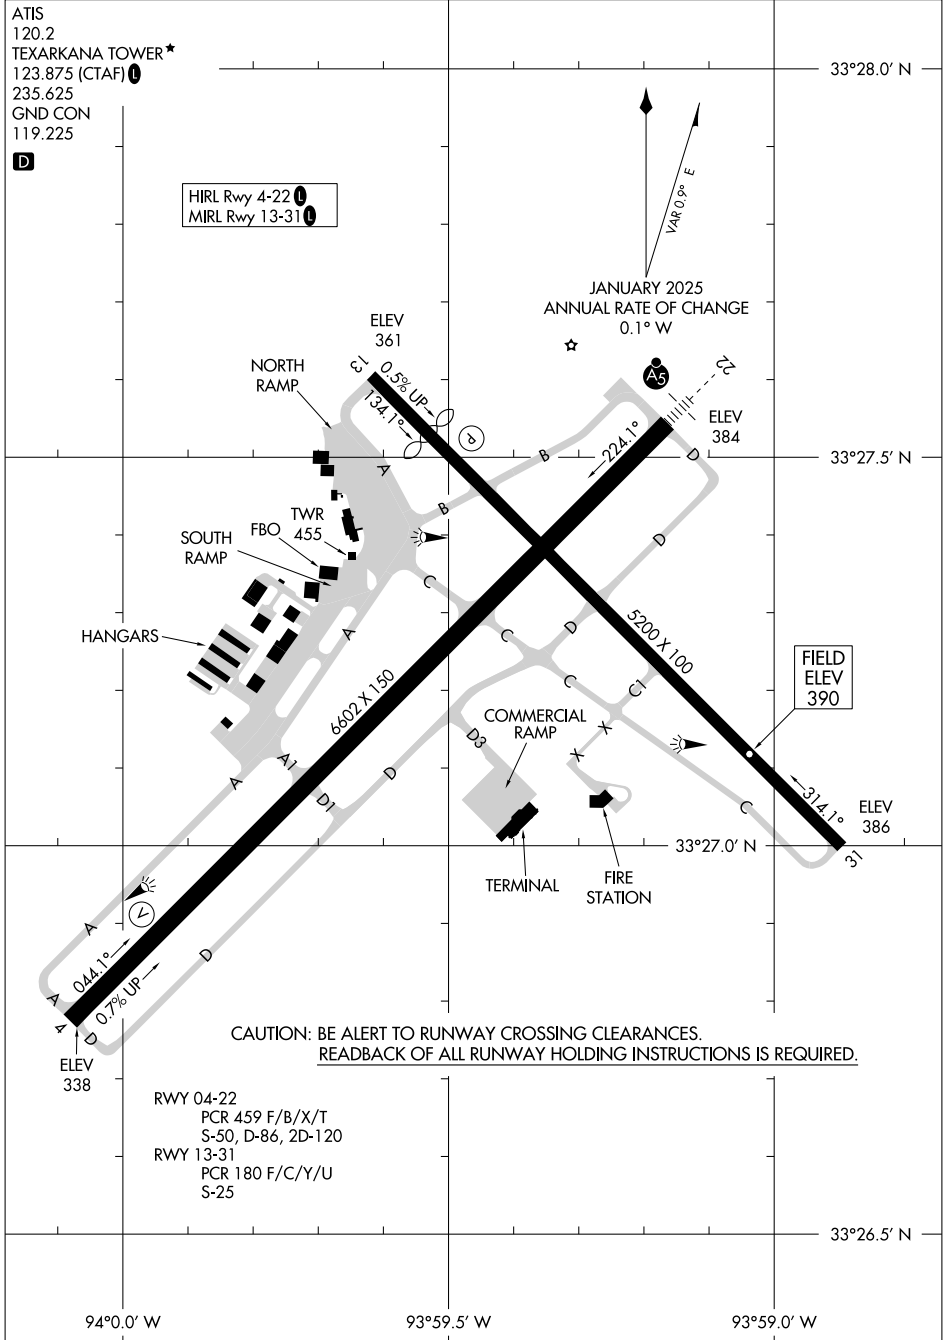

25107

AIRPORT DIAGRAM

AL-420 (FAA)

TEXARKANA RGNL-WEBB FLD (TXXK)
TEXARKANA, ARKANSAS

SC-1, 15 MAY 2025 to 12 JUN 2025

SC-1, 15 MAY 2025 to 12 JUN 2025

AIRPORT DIAGRAM

25107