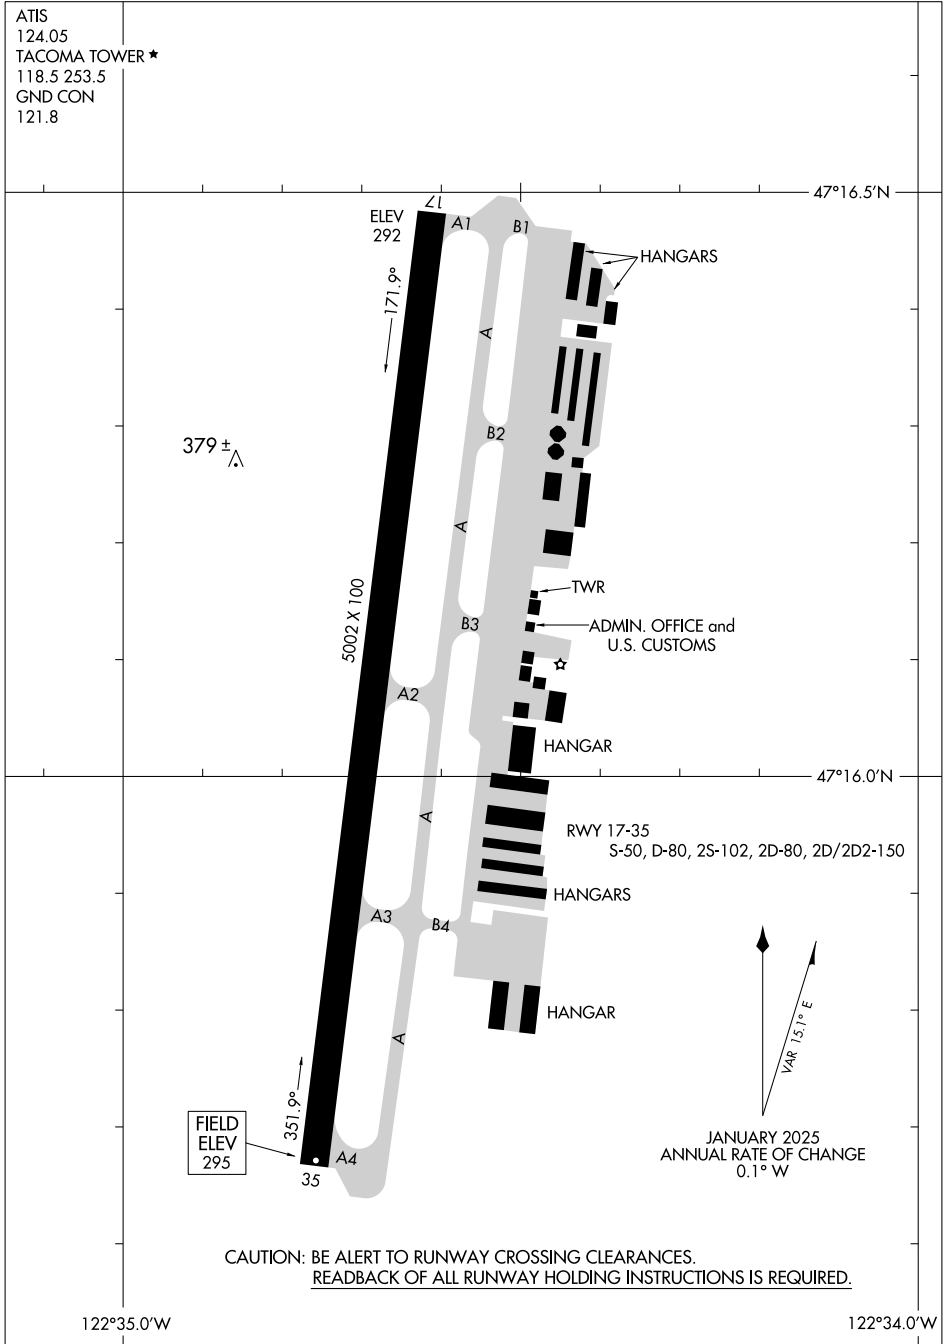

25107

AIRPORT DIAGRAM

AL-5186 (FAA)

TACOMA NARROWS (TIW)
TACOMA, WASHINGTON

ATIS
124.05
TACOMA TOWER ★
118.5 253.5
GND CON
121.8

NW-1, 15 MAY 2025 to 12 JUN 2025

NW-1, 15 MAY 2025 to 12 JUN 2025

122°35.0'W

122°34.0'W

AIRPORT DIAGRAM

25107

TACOMA, WASHINGTON
TACOMA NARROWS (TIW)