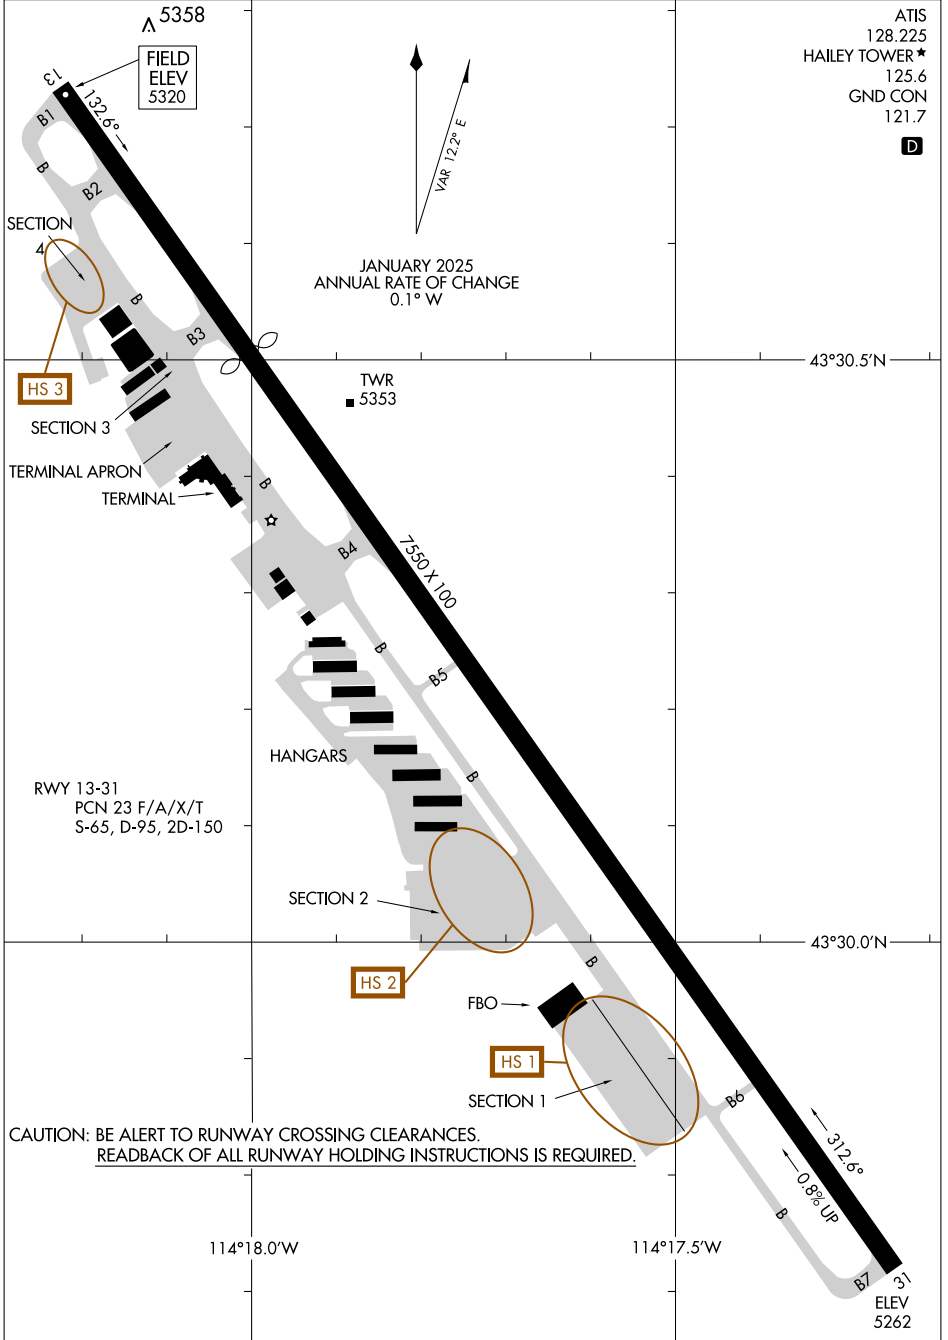

25107

# AIRPORT DIAGRAM

FRIEDMAN MEML (SUN)

HAILEY, IDAHO

AL-6239 (FAA)

ATIS 128.225  
 HAILEY TOWER \* 125.6  
 GND CON 121.7  
D

NW-1, 15 MAY 2025 to 12 JUN 2025

NW-1, 15 MAY 2025 to 12 JUN 2025

# AIRPORT DIAGRAM

25107

HAILEY, IDAHO  
FRIEDMAN MEML (SUN)