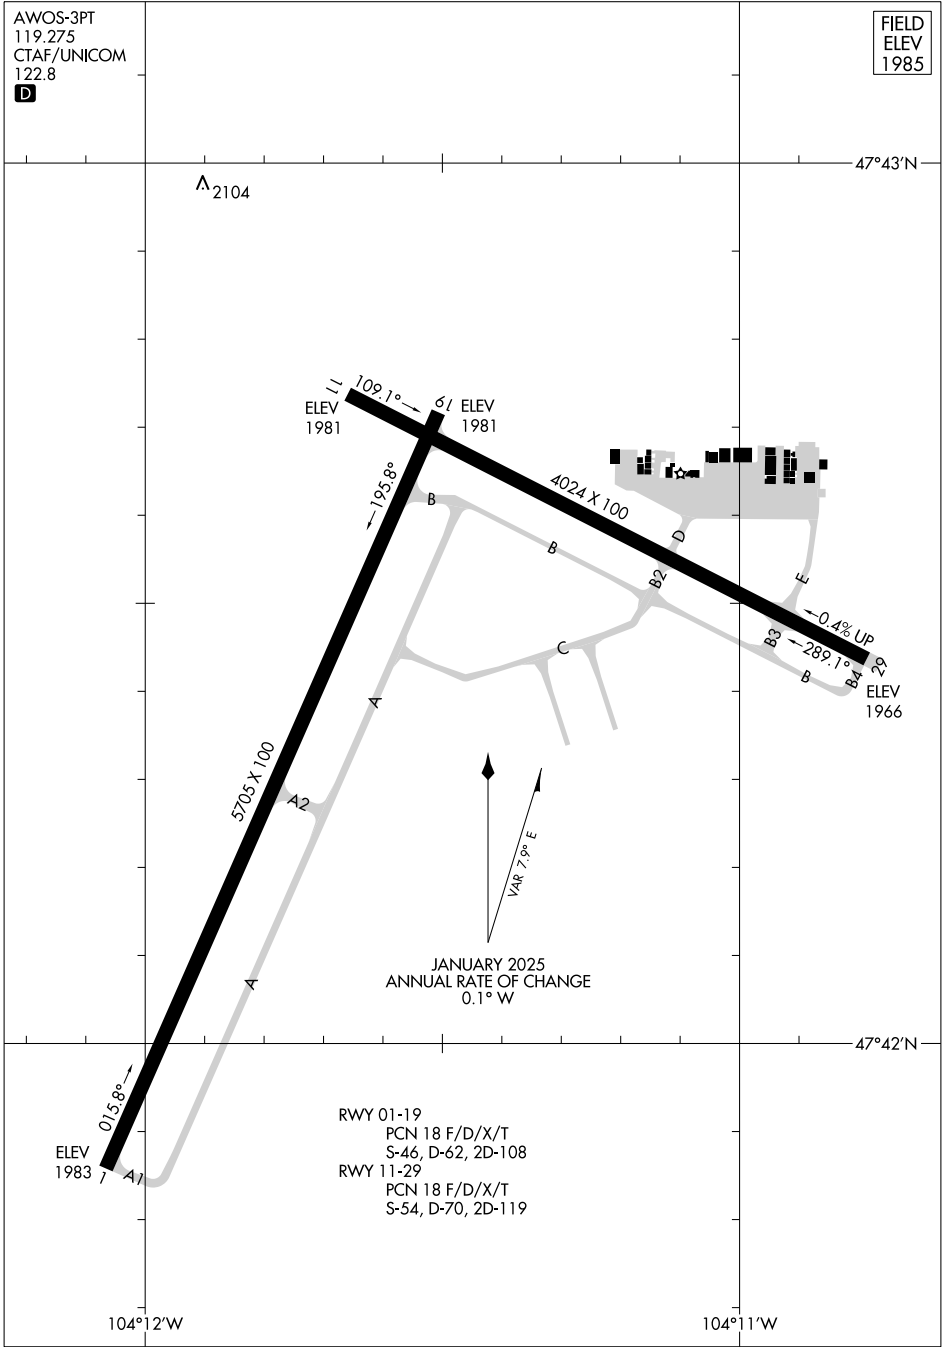

25107

AIRPORT DIAGRAM

AL-5303 (FAA)

SIDNEY-RICHLAND RGNL (SDY)
SIDNEY, MONTANA

AWOS-3PT
119.275
CTAF/UNICOM
122.8

FIELD
ELEV
1985

NW-1, 15 MAY 2025 to 12 JUN 2025

NW-1, 15 MAY 2025 to 12 JUN 2025

Δ_{2104}

47°43'N

11
ELEV 1981 61 ELEV 1981

109.1°

183.8°

4024 X 100

-0.4% UP

289.1°

ELEV 1966

JANUARY 2025
ANNUAL RATE OF CHANGE
0.1° W

47°42'N

RWY 01-19
PCN 18 F/D/X/T
S-46, D-62, 2D-108
RWY 11-29
PCN 18 F/D/X/T
S-54, D-70, 2D-119

ELEV 1983

104°12'W

104°11'W

AIRPORT DIAGRAM