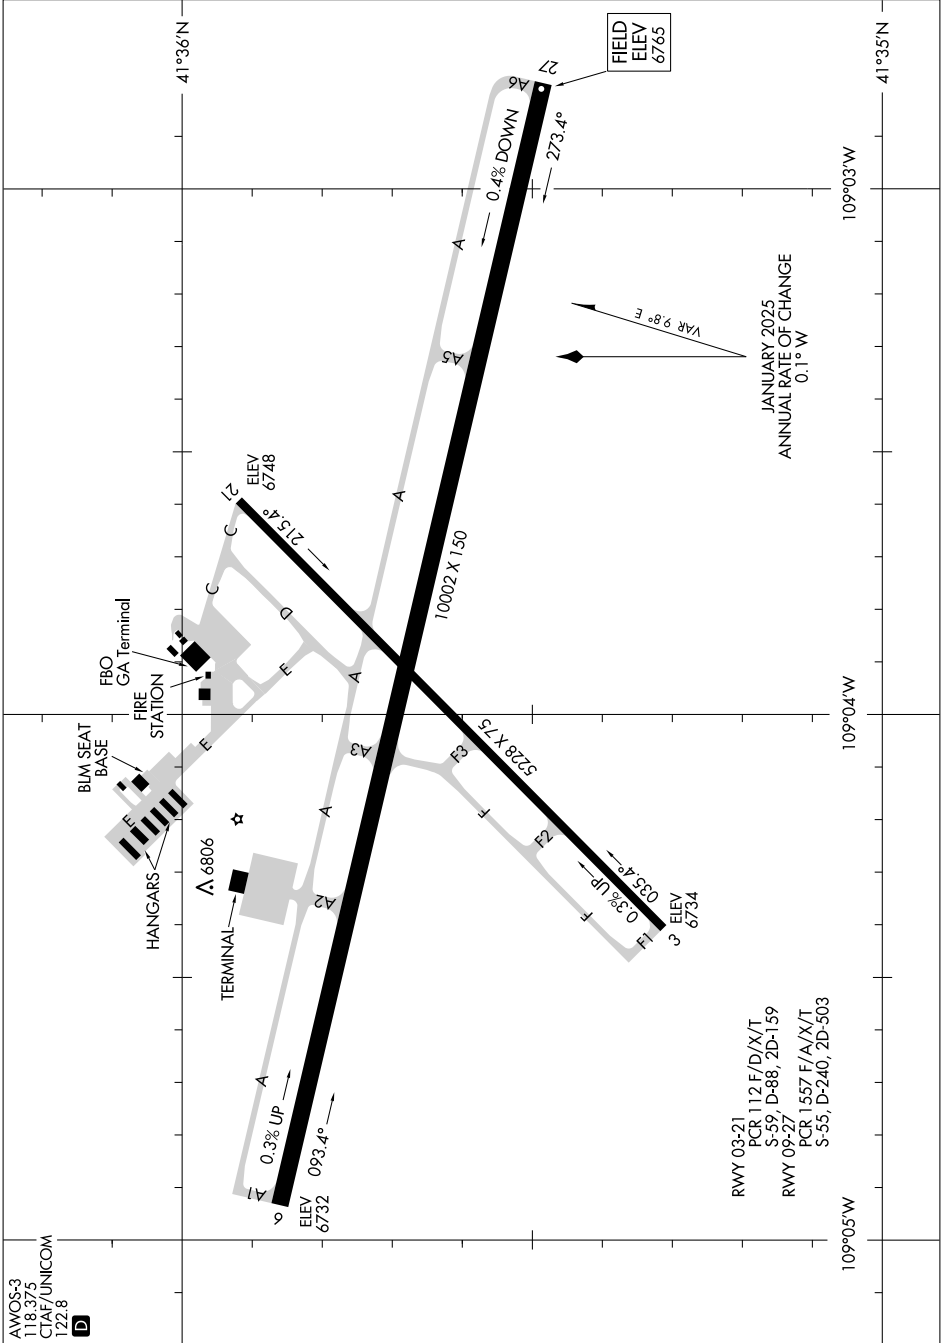

# AIRPORT DIAGRAM

AL-353 (FAA)

SOUTHWEST WYOMING RGNL (R.K.S)  
ROCK SPRINGS, WYOMING

NW-1, 15 MAY 2025 to 12 JUN 2025

AWOS-3  
118.375  
CTAF/UNICOM  
122.8  
D

RWY 03-21  
PCR 112 F/D/X/T  
S-59, D-88, 2D-159  
RWY 09-27  
PCR 1557 F/A/X/T  
S-55, D-240, 2D-503

NW-1, 15 MAY 2025 to 12 JUN 2025