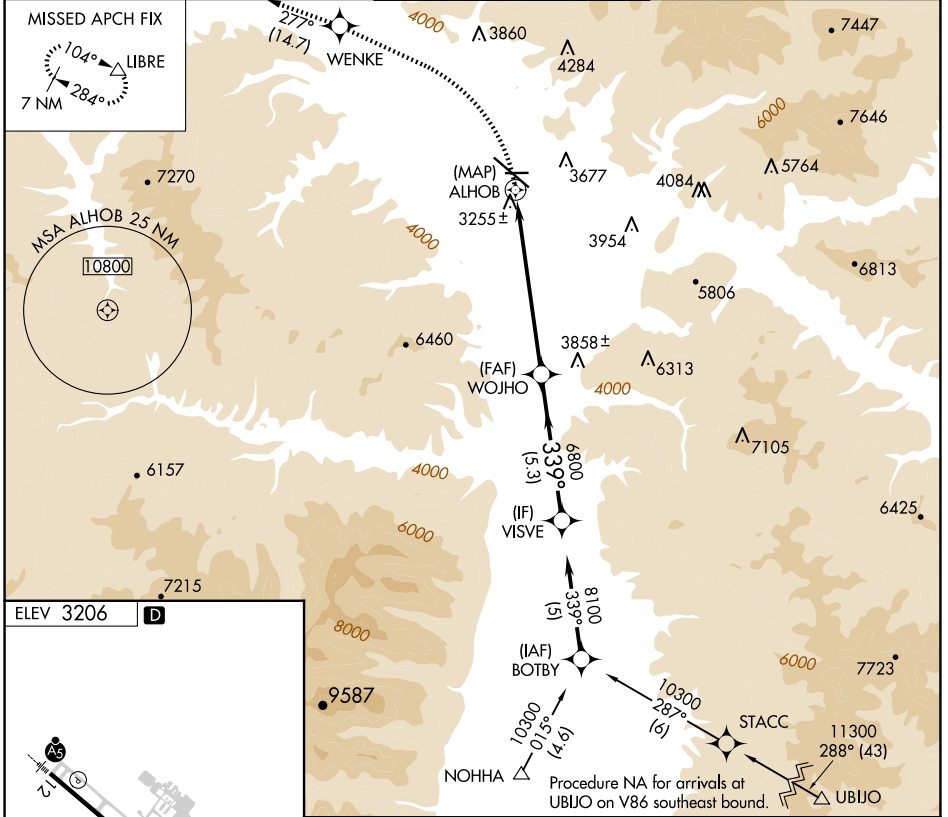

APP CRS 339°	Rwy Idg TDZE Apt Elev	N/A N/A 3206
------------------------	-----------------------------	---

RNAV (GPS)-D

MISSOULA MONTANA (MISO)

RNP APCH.

▲ Circling NA for Cats C and D northeast of Rwy 12-30.

❄ -12°C

MISSED APPROACH: Climbing left turn to 9600 direct WENKE and on track 277° to LIBRE and hold, continue climb-in-hold to 9600.

ATIS 126.65	SPOKANE APP CON * 124.9 298.95	MISSOULA TOWER * 118.4 (CTAF) 377.175	GND CON 121.9	UNICOM 122.95
-----------------------	--	---	-------------------------	-------------------------

NW-1, 15 MAY 2025 to 12 JUN 2025

NW-1, 15 MAY 2025 to 12 JUN 2025

	9600	WENKE	tr 277°	LIBRE	WOJHO	VISVE
					8100	
				6800		
CATEGORY	A	B	C	D		
C CIRCLING	4280-1¼ 1074 (1100-1¼)	4700-1½ 1494 (1500-1½)	4700-3 1494 (1500-3)	5140-3 1934 (2000-3)		