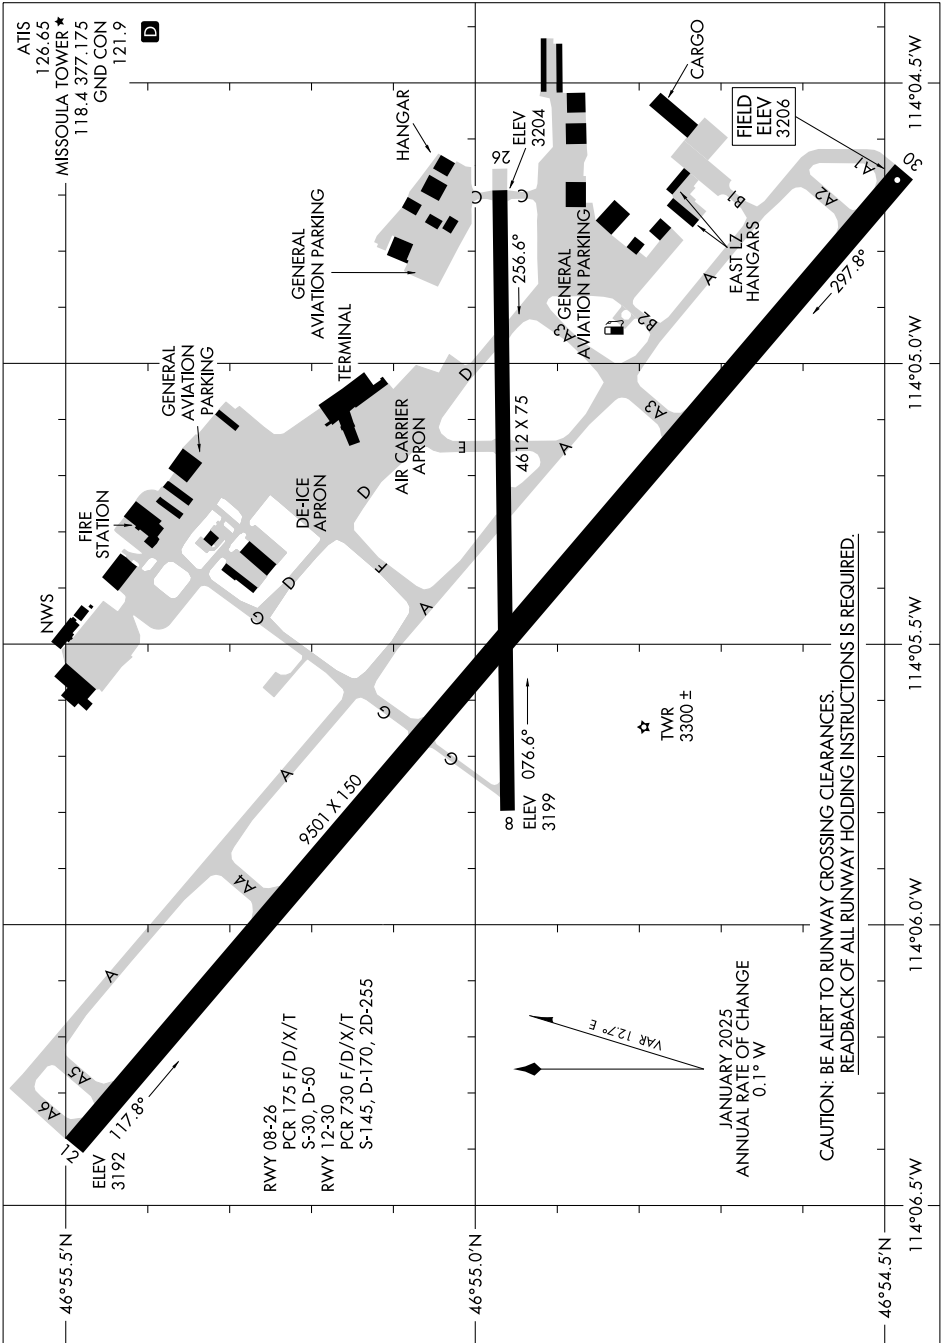

25107

AIRPORT DIAGRAM

MISSOULA MONTANA (MSO)
MISSOULA, MONTANA

AL-266 (FAA)

NW-1, 15 MAY 2025 to 12 JUN 2025

NW-1, 15 MAY 2025 to 12 JUN 2025

AIRPORT DIAGRAM

25107

MISSOULA, MONTANA
MISSOULA MONTANA (MSO)