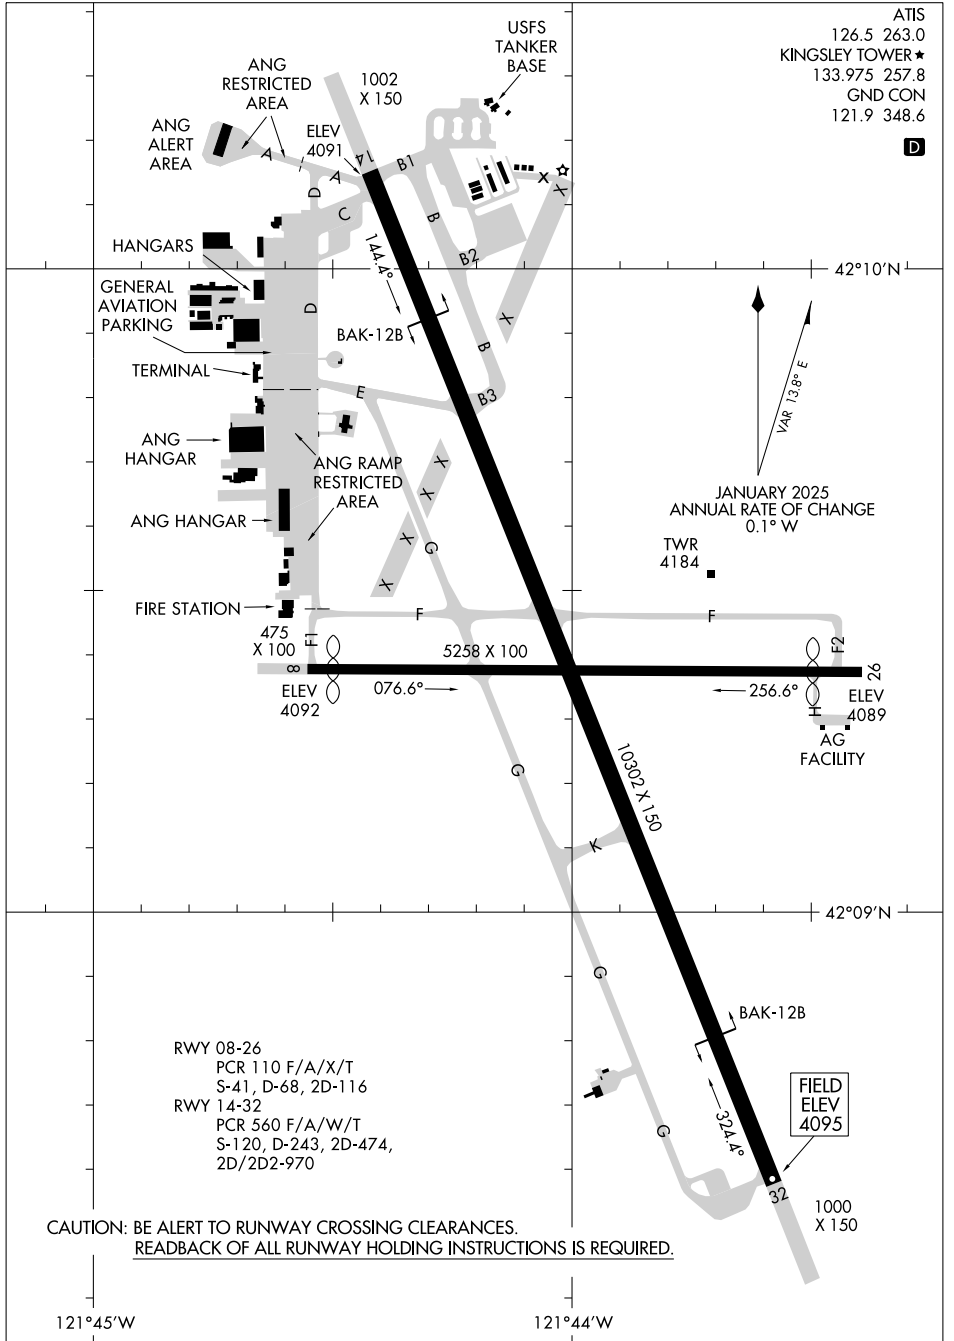

# AIRPORT DIAGRAM

CRATER LAKE/KLAMATH RGNL (LMT)  
KLAMATH FALLS, OREGON

AL-473 (FAA)

ATIS  
126.5 263.0  
KINGSLEY TOWER ★  
133.975 257.8  
GND CON  
121.9 348.6

NW-1, 15 MAY 2025 to 12 JUN 2025

NW-1, 15 MAY 2025 to 12 JUN 2025

RWY 08-26  
PCR 110 F/A/X/T  
S-41, D-68, 2D-116

RWY 14-32  
PCR 560 F/A/W/T  
S-120, D-243, 2D-474,  
2D/2D2-970

**CAUTION: BE ALERT TO RUNWAY CROSSING CLEARANCES.  
READBACK OF ALL RUNWAY HOLDING INSTRUCTIONS IS REQUIRED.**

# AIRPORT DIAGRAM

KLAMATH FALLS, OREGON  
CRATER LAKE/KLAMATH RGNL (LMT)