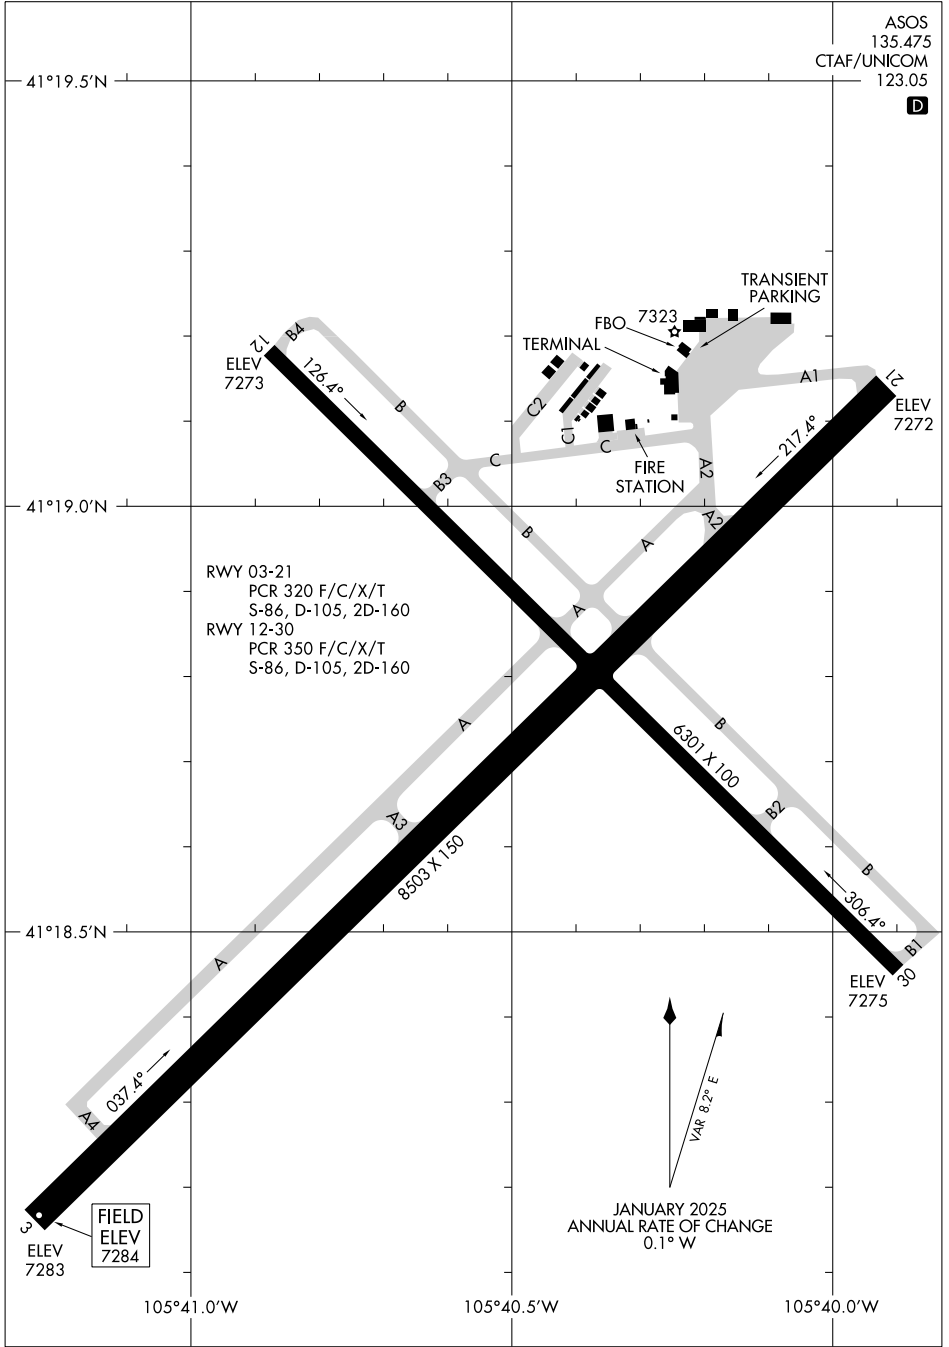

25107

AIRPORT DIAGRAM

AL-225 (FAA)

LARAMIE RGNL (LAR)
LARAMIE, WYOMING

ASOS
135.475
CTAF/UNICOM
123.05

D

NW-1, 15 MAY 2025 to 12 JUN 2025

NW-1, 15 MAY 2025 to 12 JUN 2025

AIRPORT DIAGRAM

25107

LARAMIE, WYOMING
LARAMIE RGNL (LAR)