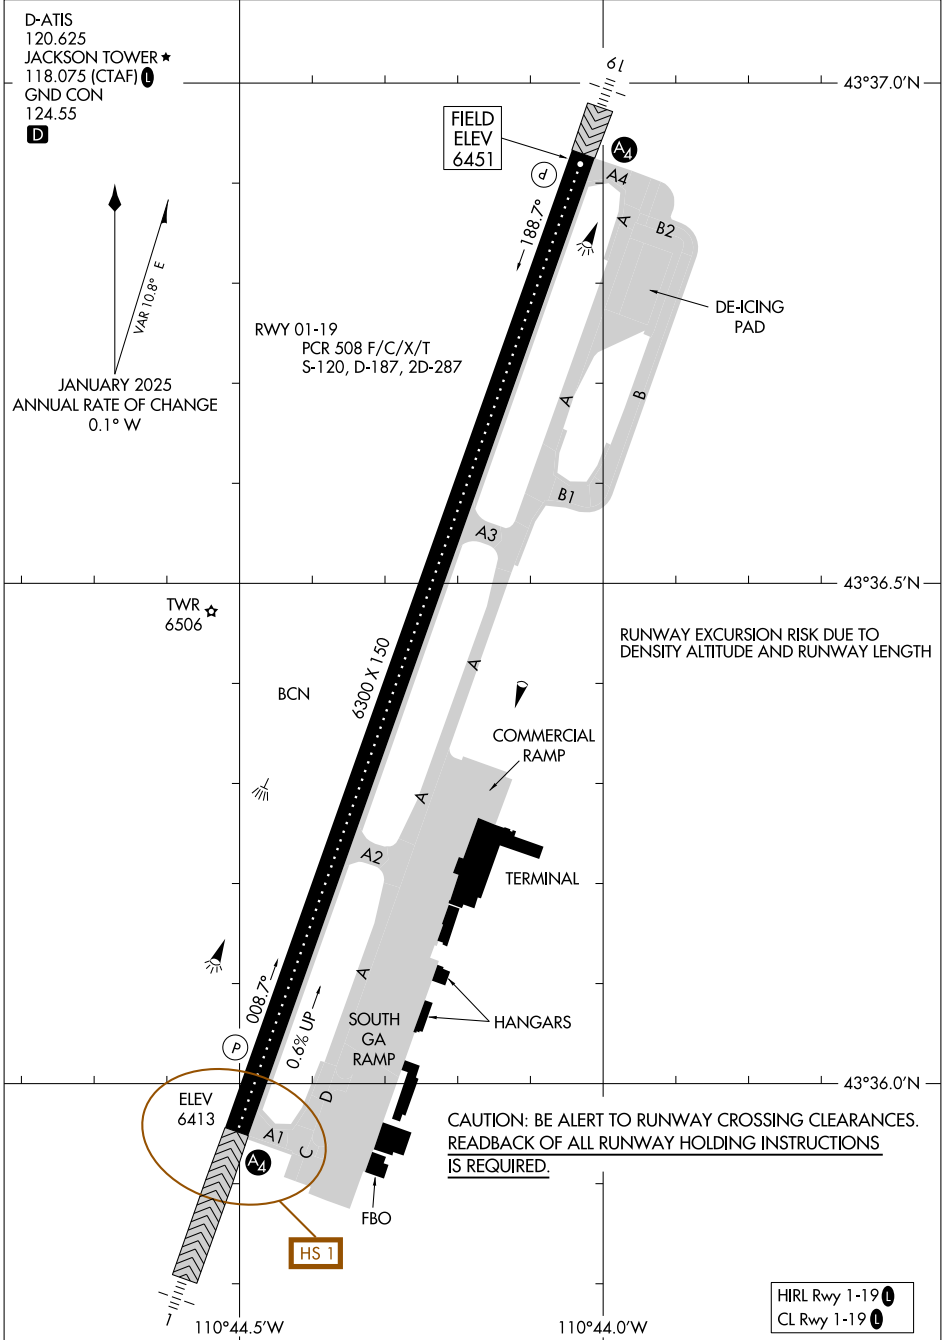

25107

AIRPORT DIAGRAM

AL-504 (FAA)

JACKSON HOLE (JAC)
JACKSON, WYOMING

NW-1, 15 MAY 2025 to 12 JUN 2025

NW-1, 15 MAY 2025 to 12 JUN 2025

AIRPORT DIAGRAM

25107

JACKSON, WYOMING
JACKSON HOLE (JAC)