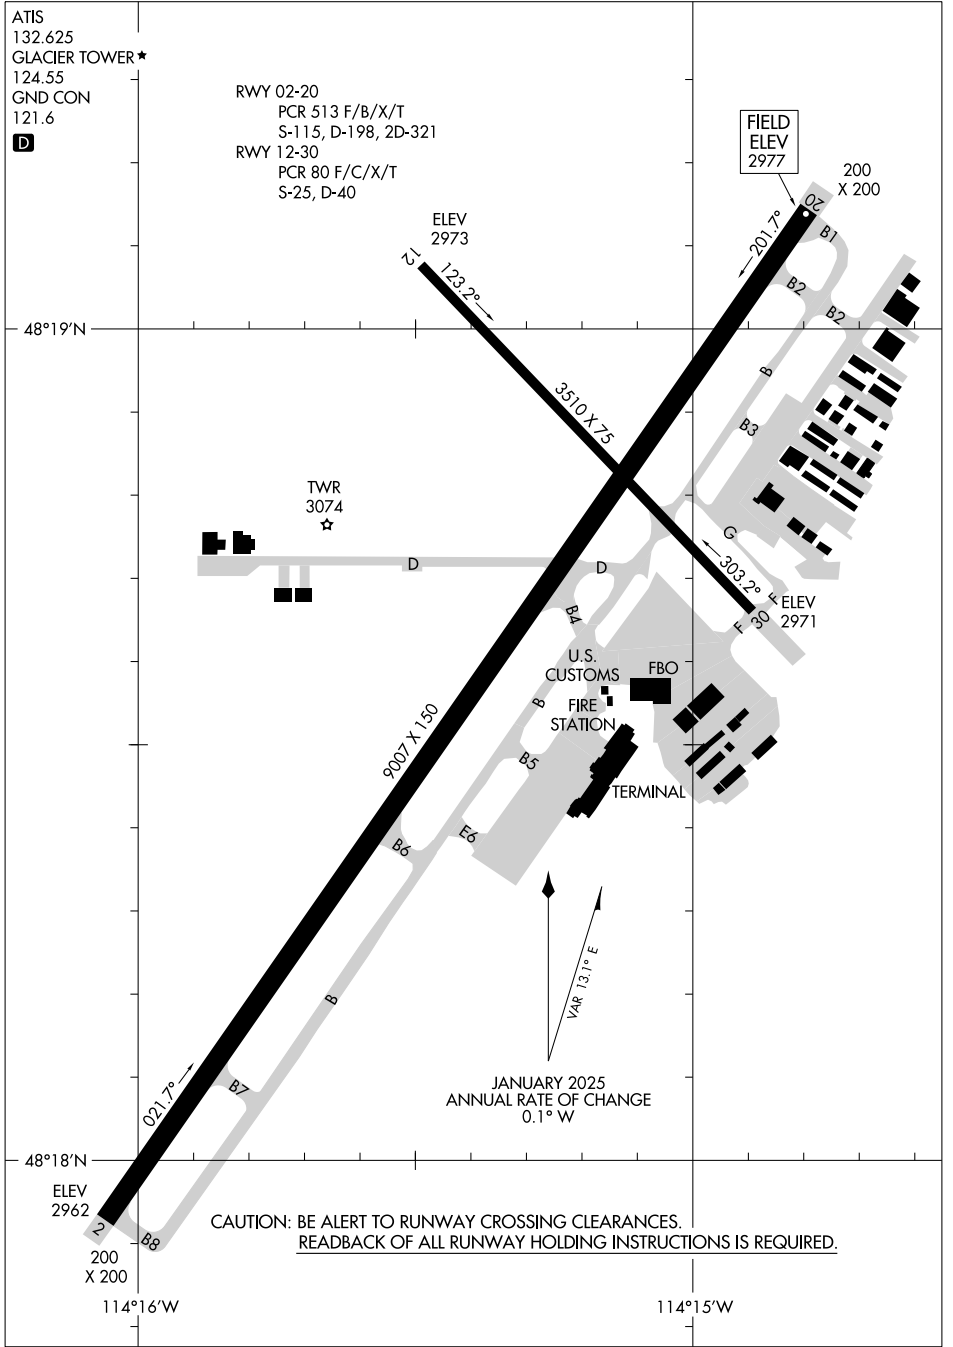

# AIRPORT DIAGRAM

AL-887 (FAA)

GLACIER PARK INTL (GPI)  
KALISPELL, MONTANA

NW-1, 15 MAY 2025 to 12 JUN 2025

NW-1, 15 MAY 2025 to 12 JUN 2025

# AIRPORT DIAGRAM

25107

KALISPELL, MONTANA  
GLACIER PARK INTL (GPI)