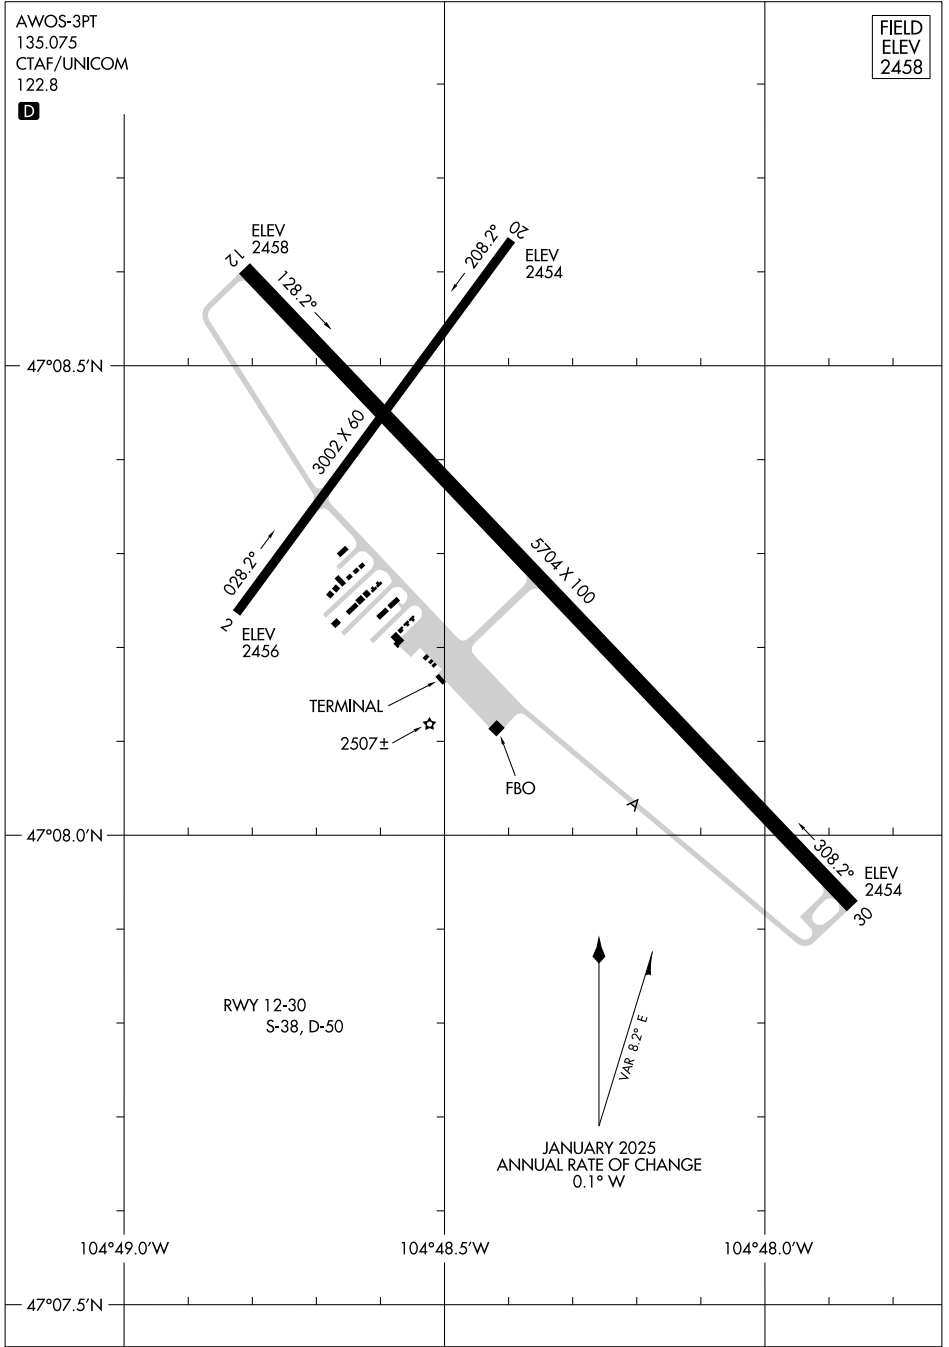

# AIRPORT DIAGRAM

AL-6078 (FAA)

DAWSON COMMUNITY (G<sup>D</sup>V)  
GLENDDIVE, MONTANA

AWOS-3PT  
135.075  
CTAF/UNICOM  
122.8

FIELD  
ELEV  
2458

NW-1, 15 MAY 2025 to 12 JUN 2025

NW-1, 15 MAY 2025 to 12 JUN 2025