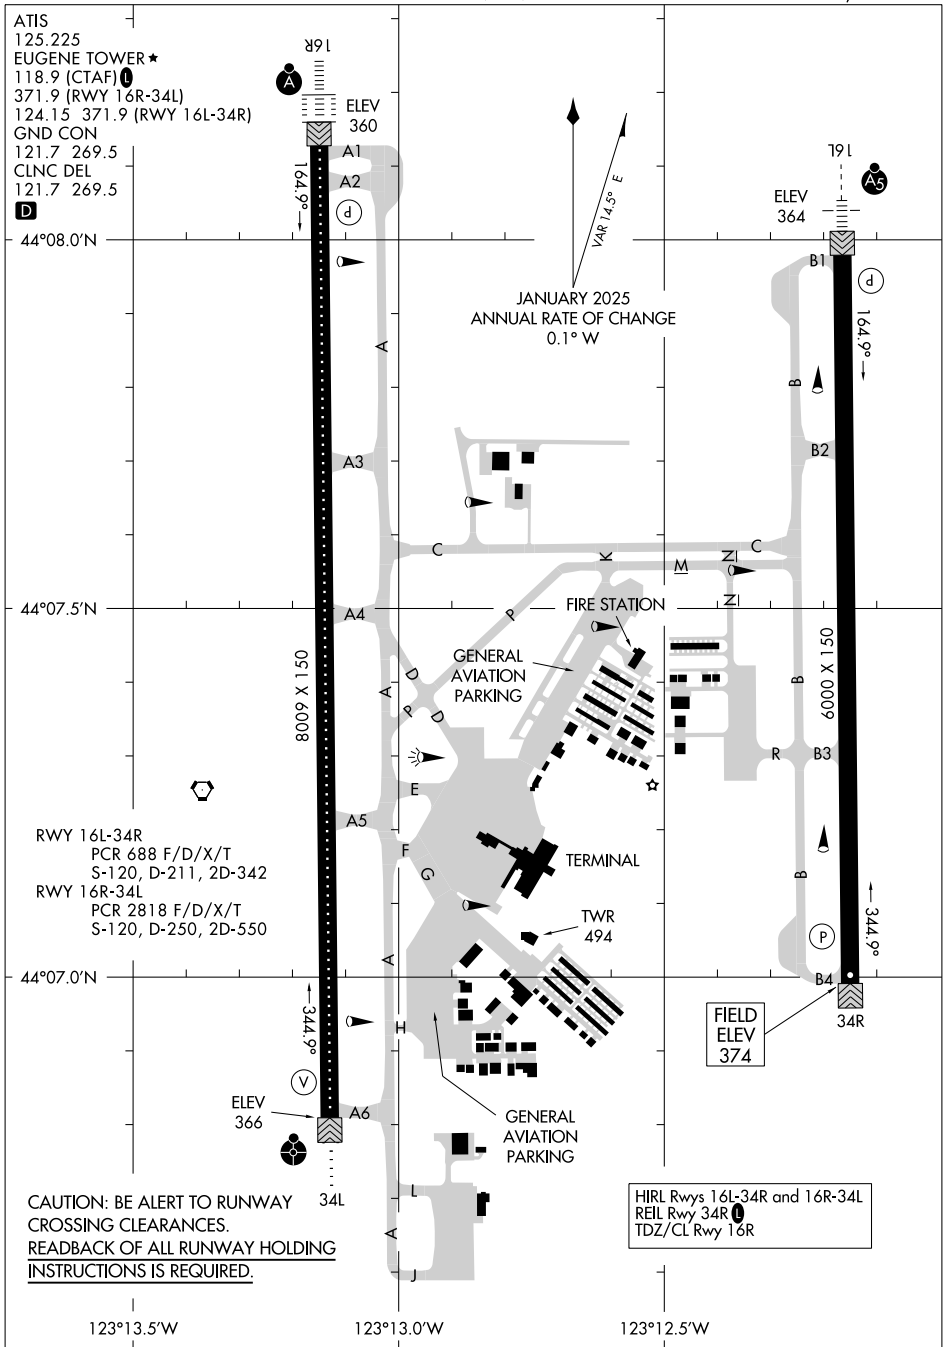

25107

AIRPORT DIAGRAM

AL-140 (FAA)

MAHLON SWEET FLD (EUG)
EUGENE, OREGON

NW-1, 15 MAY 2025 to 12 JUN 2025

NW-1, 15 MAY 2025 to 12 JUN 2025

AIRPORT DIAGRAM

25107