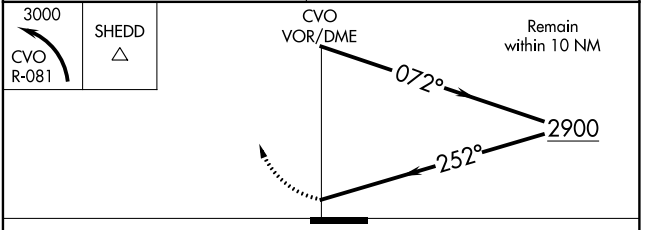

VOR/DME CVO 115.4 Chan 101	APP CRS 252°	Rwy Idg TDZE Apt Elev	N/A N/A 246
---	------------------------	--------------------------	--

VOR-A

CORVALLIS MUNI (CVO)

▽
▲ MISSED APPROACH: Climbing left turn to 3000 via CVO VOR/DME R-081 to SHEDD INT/EUG 22.1 DME and hold.

AWOS-3 135.775	CASCADE APP CON * 127.5 348.7	UNICOM 123.075 (CTAF) 0
--------------------------	---	--

CATEGORY	A	B	C	D
CIRCLING	1400-1¼ 1154 (1200-1¼)	1400-1½ 1154 (1200-1½)	1400-3	1154 (1200-3)

NW-1, 14 SEP 2017 to 12 OCT 2017