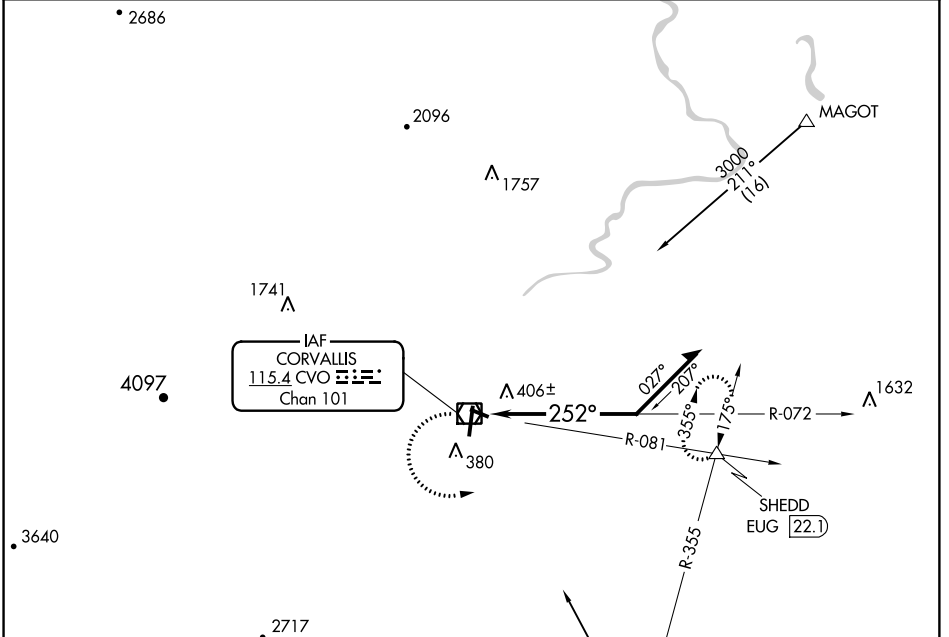

VOR/DME CVO 115.4 Chan 101	APP CRS 252°	Rwy Idg TDZE Apt Elev	N/A N/A 246
---	------------------------	--------------------------	--

VOR-A

CORVALLIS MUNI (CVO)

▽
▲ MISSED APPROACH: Climbing left turn to 3000 via CVO VOR/DME R-081 to SHEDD INT/EUG 22.1 DME and hold.

AWOS-3 135.775	CASCADE APP CON * 127.5 348.7	UNICOM 123.075 (CTAF) 0
--------------------------	---	--

CATEGORY	A	B	C	D
CIRCLING	1400-1¼ 1154 (1200-1¼)	1400-1½ 1154 (1200-1½)	1400-3	1154 (1200-3)

NW-1, 14 SEP 2017 to 12 OCT 2017

NW-1, 14 SEP 2017 to 12 OCT 2017