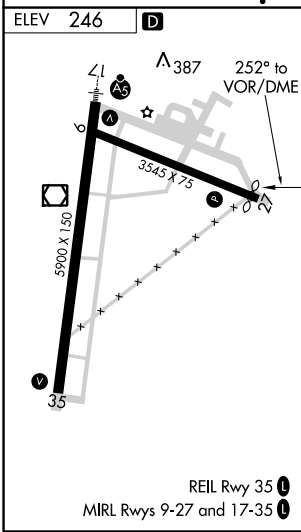

VOR/DME CVO 115.4 Chan 101	APP CRS 252°	Rwy Idg TDZE Apt Elev	N/A N/A 246
---	------------------------	--------------------------	--

VOR-A

CORVALLIS MUNI (CVO)

▽
▲ MISSED APPROACH: Climbing left turn to 3000 via CVO VOR/DME R-081 to SHEDD INT/EUG 22.1 DME and hold.

AWOS-3 135.775	CASCADE APP CON * 127.5 348.7	UNICOM 123.075 (CTAF) 0
--------------------------	---	--

CATEGORY	A	B	C	D
CIRCLING	1400-1¼ 1154 (1200-1¼)	1400-1½ 1154 (1200-1½)	1400-3	1154 (1200-3)

NW-1, 14 SEP 2017 to 12 OCT 2017