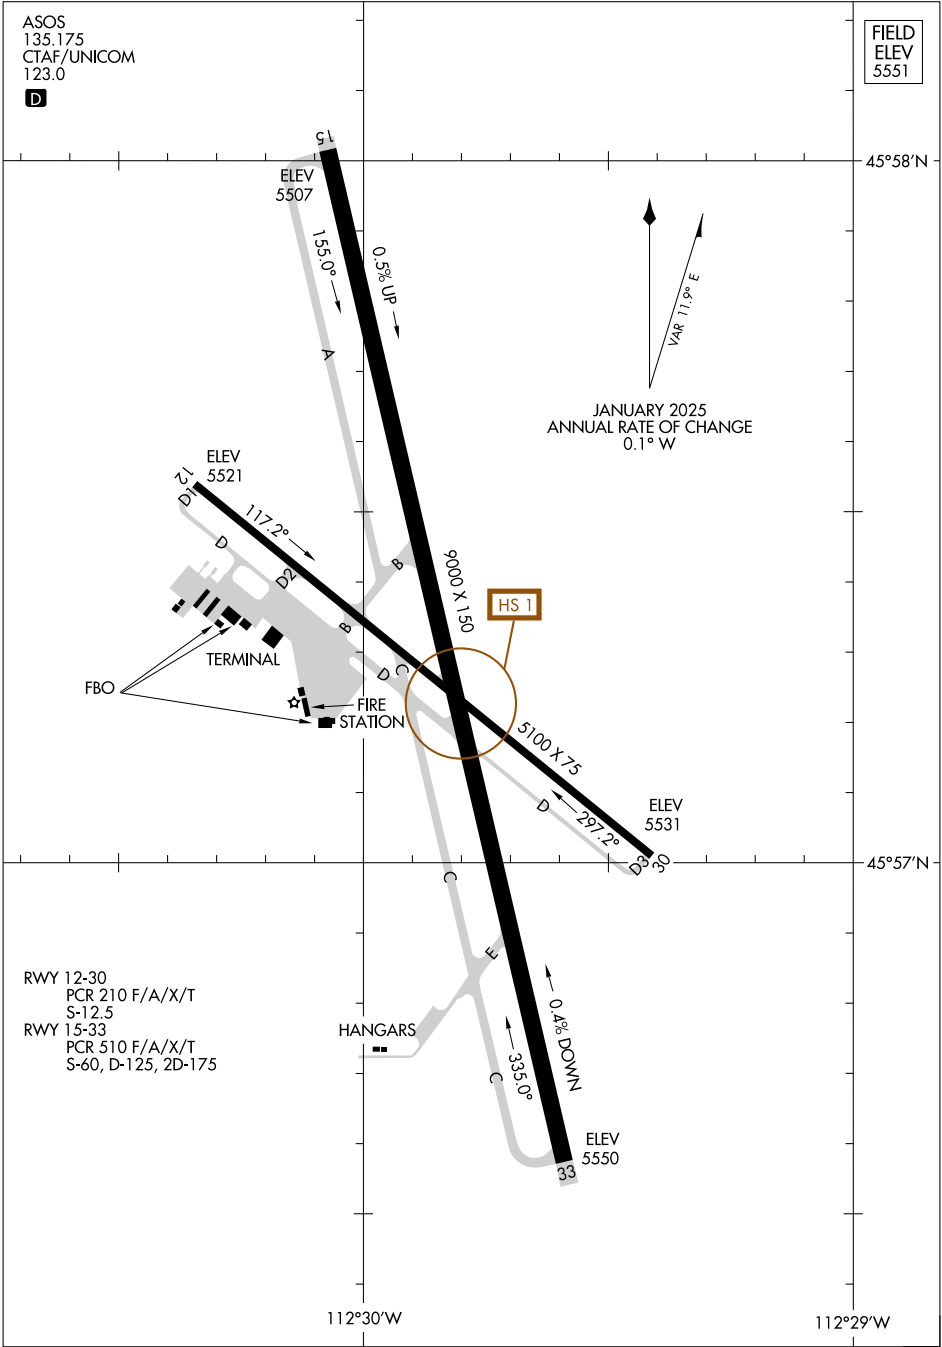

# AIRPORT DIAGRAM

AL-588 (FAA)

BERT MOONEY (BTM)  
BUTTE, MONTANA

ASOS  
135.175  
CTAF/UNICOM  
123.0

FIELD  
ELEV  
5551

NW-1, 15 MAY 2025 to 12 JUN 2025

NW-1, 15 MAY 2025 to 12 JUN 2025

# AIRPORT DIAGRAM

25107

BUTTE, MONTANA  
BERT MOONEY (BTM)