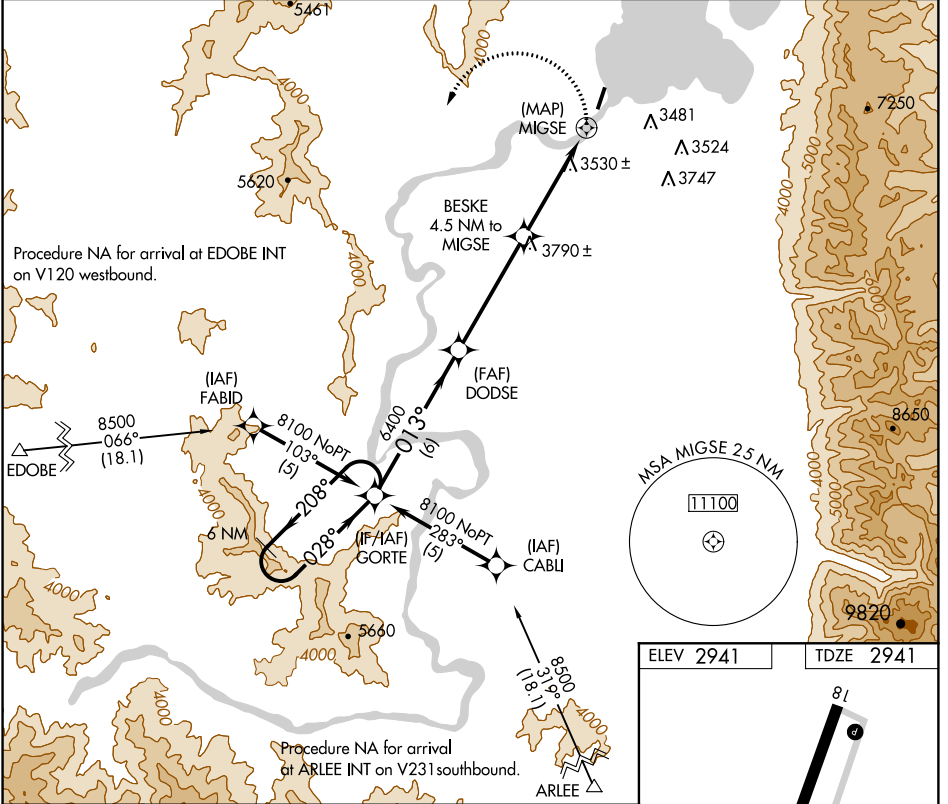

APP CRS	Rwy Idg	4195
013°	TDZE	2941
	Apt Elev	2941

RNAV (GPS) RWY 36

POLSON (8S1)

Procedure NA at night. DME/DME RNP-0.3 NA. Use Glacier Park Intl altimeter setting. Helicopter visibility reduction below 1 SM NA.	MISSED APPROACH: Climbing left turn to 9000 direct GORTE WP and hold.
--	---

GLACIER PARK INTL ASOS 132.625	SALT LAKE CENTER 133.4 285.4	UNICOM 122.8 (CTAF)
--	--	-------------------------------

CATEGORY	A	B	C	D
LNAV	4340-1¼ 1399 (1400-1¼)	4340-1½ 1399 (1400-1½)		NA
CIRCLING	4340-1¼ 1399 (1400-1¼)	4340-1½ 1399 (1400-1½)		NA

NW-1, 09 NOV 2017 to 07 DEC 2017

NW-1, 09 NOV 2017 to 07 DEC 2017