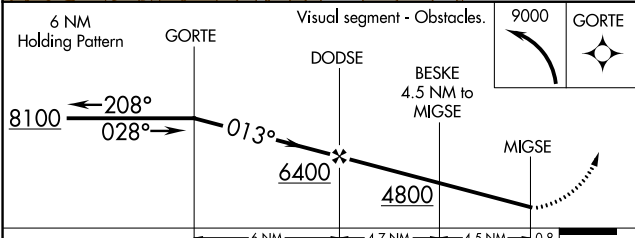

APP CRS	Rwy Idg	4195
013°	TDZE	2941
	Apt Elev	2941

RNAV (GPS) RWY 36

POLSON (8S1)

Procedure NA at night. DME/DME RNP-0.3 NA. Use Glacier Park Intl altimeter setting. Helicopter visibility reduction below 1 SM NA.	MISSED APPROACH: Climbing left turn to 9000 direct GORTE WP and hold.
--	---

GLACIER PARK INTL ASOS 132.625	SALT LAKE CENTER 133.4 285.4	UNICOM 122.8 (CTAF)
--	--	-------------------------------

CATEGORY	A	B	C	D
LNAV	4340-1¼ 1399 (1400-1¼)	4340-1½ 1399 (1400-1½)		NA
CIRCLING	4340-1¼ 1399 (1400-1¼)	4340-1½ 1399 (1400-1½)		NA