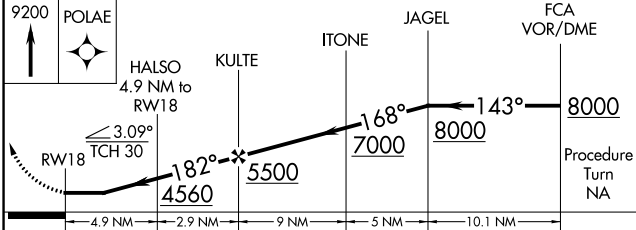

APP CRS	Rwy Idg	4195
182°	TDZE	2941
	Apt Elev	2941

RNAV (GPS) RWY 18

POLSON (8S1)

<p>Procedure NA at night. DME/DME RNP-0.3 NA. Use Glacier Park Intl altimeter setting. Helicopter visibility reduction below 1 SM NA.</p>	<p>MISSED APPROACH: Climb to 9200 direct POLAE and hold.</p>
---	--

GLACIER PARK INTL ASOS 132.625	SALT LAKE CENTER 133.4 285.4	UNICOM 122.8 (CTAF) 0
--	--	---------------------------------

NW-1, 04 JAN 2018 to 01 FEB 2018

NW-1, 04 JAN 2018 to 01 FEB 2018

CATEGORY	A	B	C	D
LNAV MDA	4480-1¼ 1539 (1600-1¼)	4480-1½ 1539 (1600-1½)	NA	NA
CIRCLING	4480-1¼ 1539 (1600-1¼)	4480-1½ 1539 (1600-1½)	NA	NA