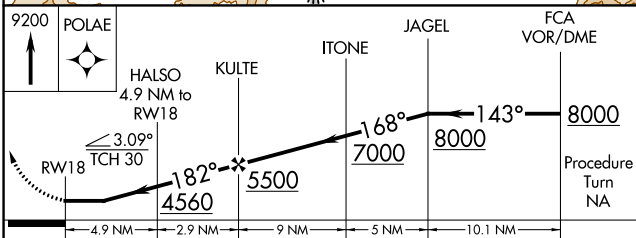

APP CRS	Rwy Idg	4195
182°	TDZE	2941
	Apt Elev	2941

RNAV (GPS) RWY 18

POLSON (8S1)

Procedure NA at night. DME/DME RNP-0.3 NA. Use Glacier Park Intl altimeter setting. Helicopter visibility reduction below 1 SM NA.	MISSED APPROACH: Climb to 9200 direct POLAE and hold.

GLACIER PARK INTL ASOS 132.625	SALT LAKE CENTER 133.4 285.4	UNICOM 122.8 (CTAF) 0

CATEGORY	A	B	C	D
LNAV MDA	4480-1¼ 1539 (1600-1¼)	4480-1½ 1539 (1600-1½)	NA	NA
CIRCLING	4480-1¼ 1539 (1600-1¼)	4480-1½ 1539 (1600-1½)	NA	NA

NW-1, 06 DEC 2018 to 03 JAN 2019

NW-1, 06 DEC 2018 to 03 JAN 2019