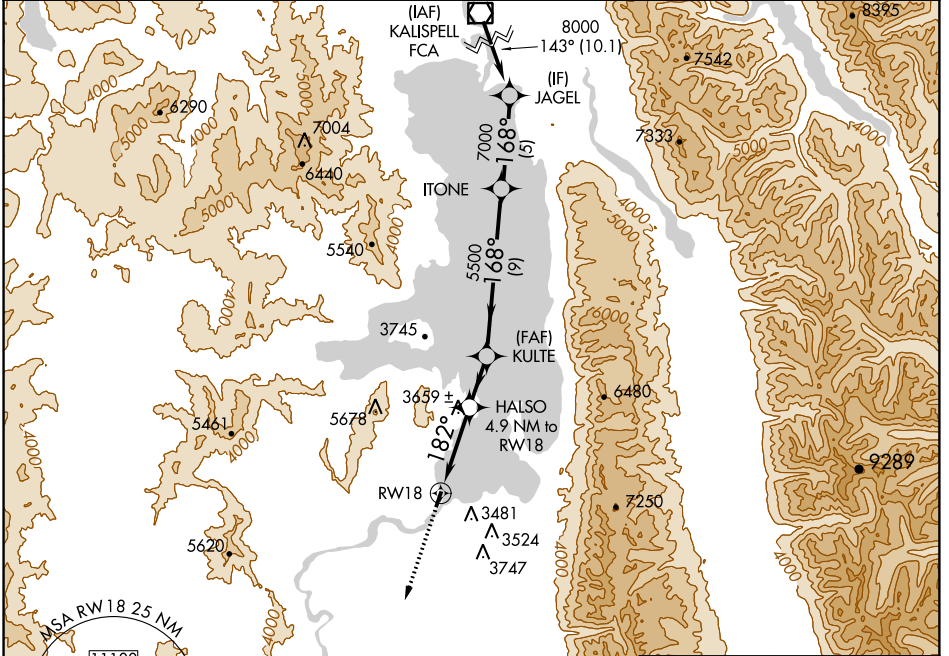

APP CRS	Rwy Idg	4195
182°	TDZE	2941
	Apt Elev	2941

RNAV (GPS) RWY 18

POLSON (8S1)

<p>Procedure NA at night. DME/DME RNP-0.3 NA. Use Glacier Park Intl altimeter setting. Helicopter visibility reduction below 1 SM NA.</p>	<p>MISSED APPROACH: Climb to 9200 direct POLAE and hold.</p>
---	--

GLACIER PARK INTL ASOS 132.625	SALT LAKE CENTER 133.4 285.4	UNICOM 122.8 (CTAF) 0
--	--	---------------------------------

NW-1, 04 JAN 2018 to 01 FEB 2018

NW-1, 04 JAN 2018 to 01 FEB 2018

CATEGORY	A	B	C	D
LNAV MDA	4480-1¼ 1539 (1600-1¼)	4480-1½ 1539 (1600-1½)	NA	NA
CIRCLING	4480-1¼ 1539 (1600-1¼)	4480-1½ 1539 (1600-1½)	NA	NA