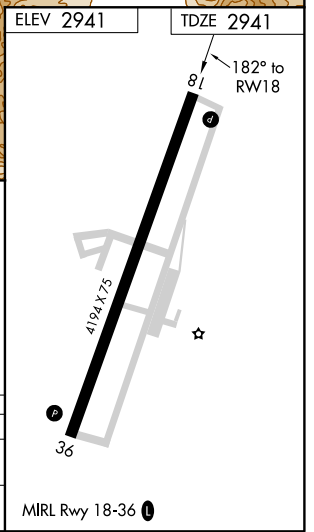

APP CRS	Rwy Idg	4195
182°	TDZE	2941
	Apt Elev	2941

RNAV (GPS) RWY 18

POLSON (8S1)

Procedure NA at night. DME/DME RNP-0.3 NA. Use Glacier Park Intl altimeter setting. Helicopter visibility reduction below 1 SM NA.	MISSED APPROACH: Climb to 9200 direct POLAE and hold.

GLACIER PARK INTL ASOS 132.625	SALT LAKE CENTER 133.4 285.4	UNICOM 122.8 (CTAF) 0

CATEGORY	A	B	C	D
LNAV MDA	4480-1¼ 1539 (1600-1¼)	4480-1½ 1539 (1600-1½)	NA	NA
CIRCLING	4480-1¼ 1539 (1600-1¼)	4480-1½ 1539 (1600-1½)	NA	NA

NW-1, 06 DEC 2018 to 03 JAN 2019

NW-1, 06 DEC 2018 to 03 JAN 2019