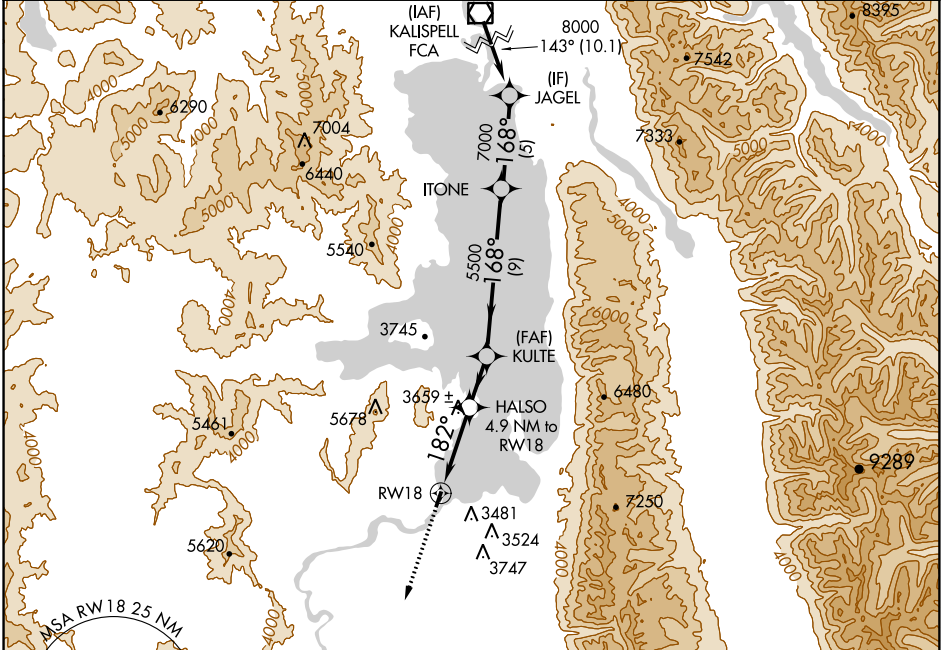

APP CRS	Rwy Idg	4195
182°	TDZE	2941
	Apt Elev	2941

RNAV (GPS) RWY 18

POLSON (8S1)

Procedure NA at night. DME/DME RNP-0.3 NA. Use Glacier Park Intl altimeter setting. Helicopter visibility reduction below 1 SM NA.	MISSED APPROACH: Climb to 9200 direct POLAE and hold.

GLACIER PARK INTL ASOS 132.625	SALT LAKE CENTER 133.4 285.4	UNICOM 122.8 (CTAF) 0

CATEGORY	A	B	C	D
LNAV MDA	4480-1¼ 1539 (1600-1¼)	4480-1½ 1539 (1600-1½)	NA	NA
CIRCLING	4480-1¼ 1539 (1600-1¼)	4480-1½ 1539 (1600-1½)	NA	NA

NW-1, 06 DEC 2018 to 03 JAN 2019

NW-1, 06 DEC 2018 to 03 JAN 2019