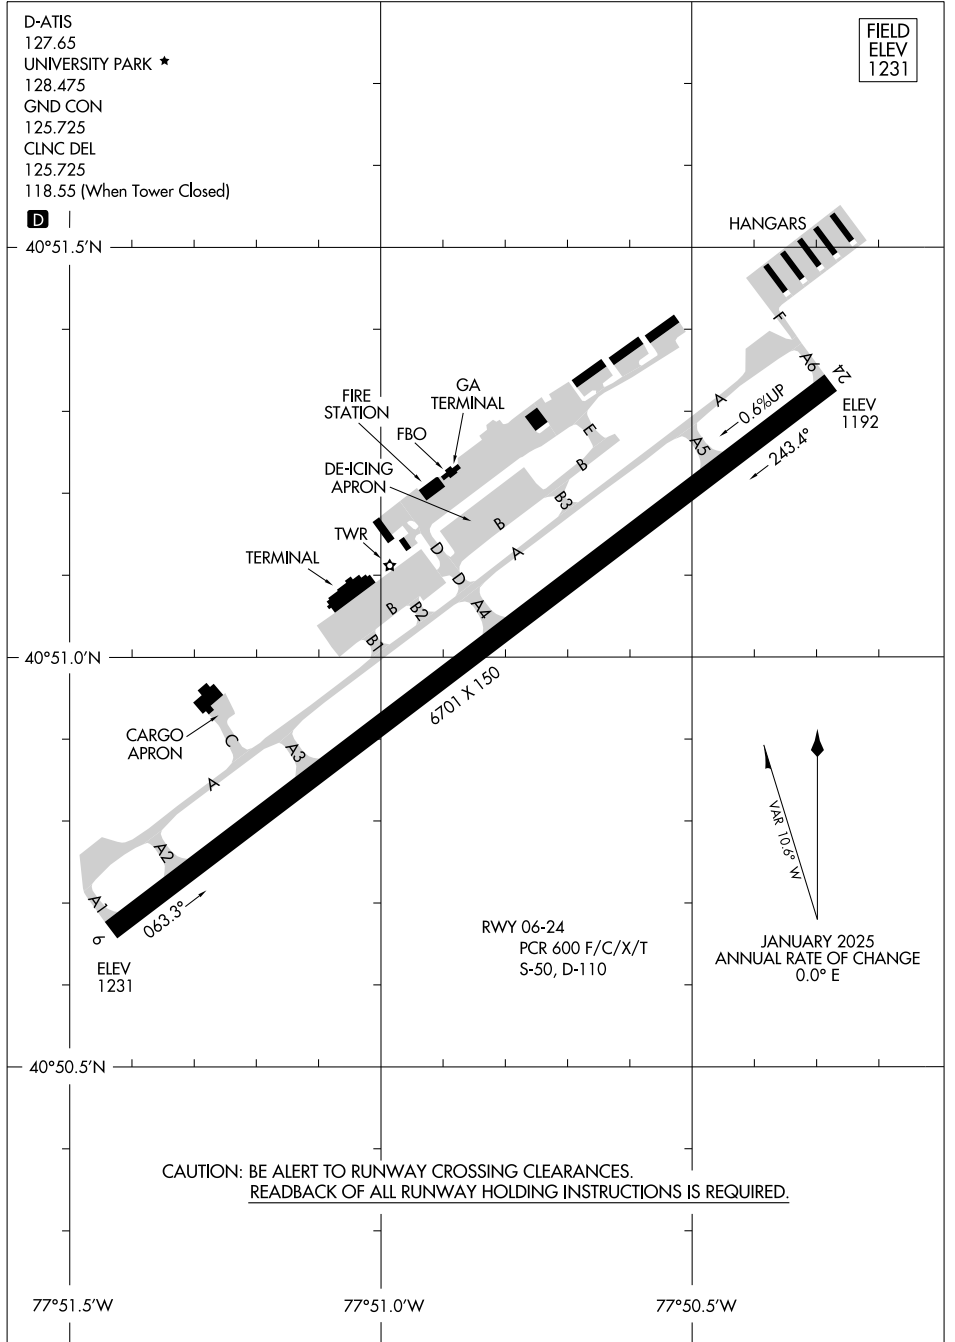

AIRPORT DIAGRAM

AL-5240 (FAA)

STATE COLLEGE RGNL (UNV)
STATE COLLEGE, PENNSYLVANIA

NE-4, 15 MAY 2025 to 12 JUN 2025

NE-4, 15 MAY 2025 to 12 JUN 2025

AIRPORT DIAGRAM

STATE COLLEGE, PENNSYLVANIA
STATE COLLEGE RGNL (UNV)