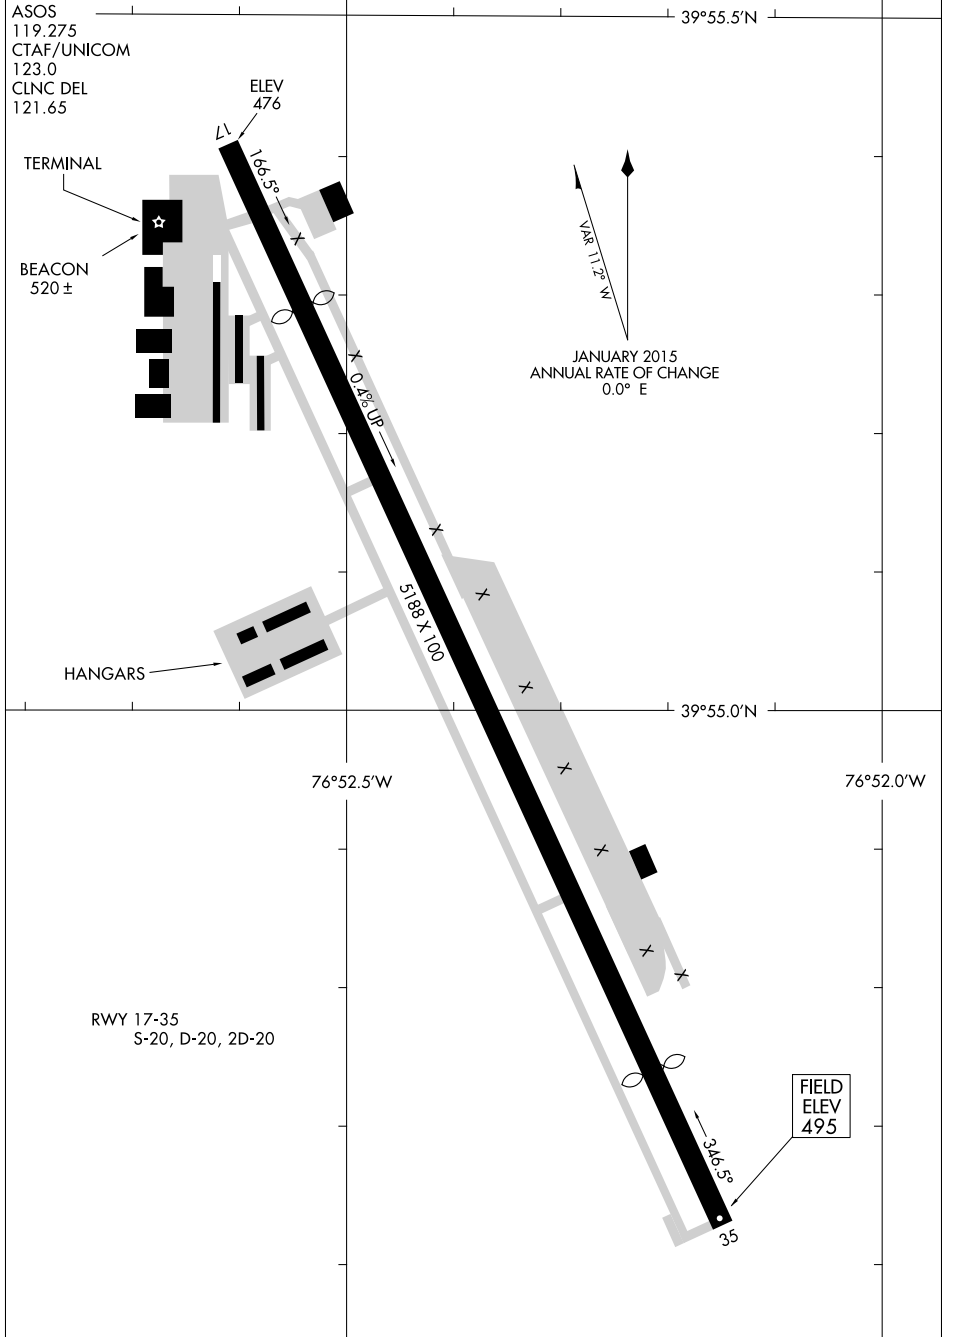

16147

AIRPORT DIAGRAM

AL-5137 (FAA)

YORK (THV)
YORK, PENNSYLVANIA

NE-4, 12 OCT 2017 to 09 NOV 2017

NE-4, 12 OCT 2017 to 09 NOV 2017

AIRPORT DIAGRAM

16147

YORK, PENNSYLVANIA
YORK (THV)