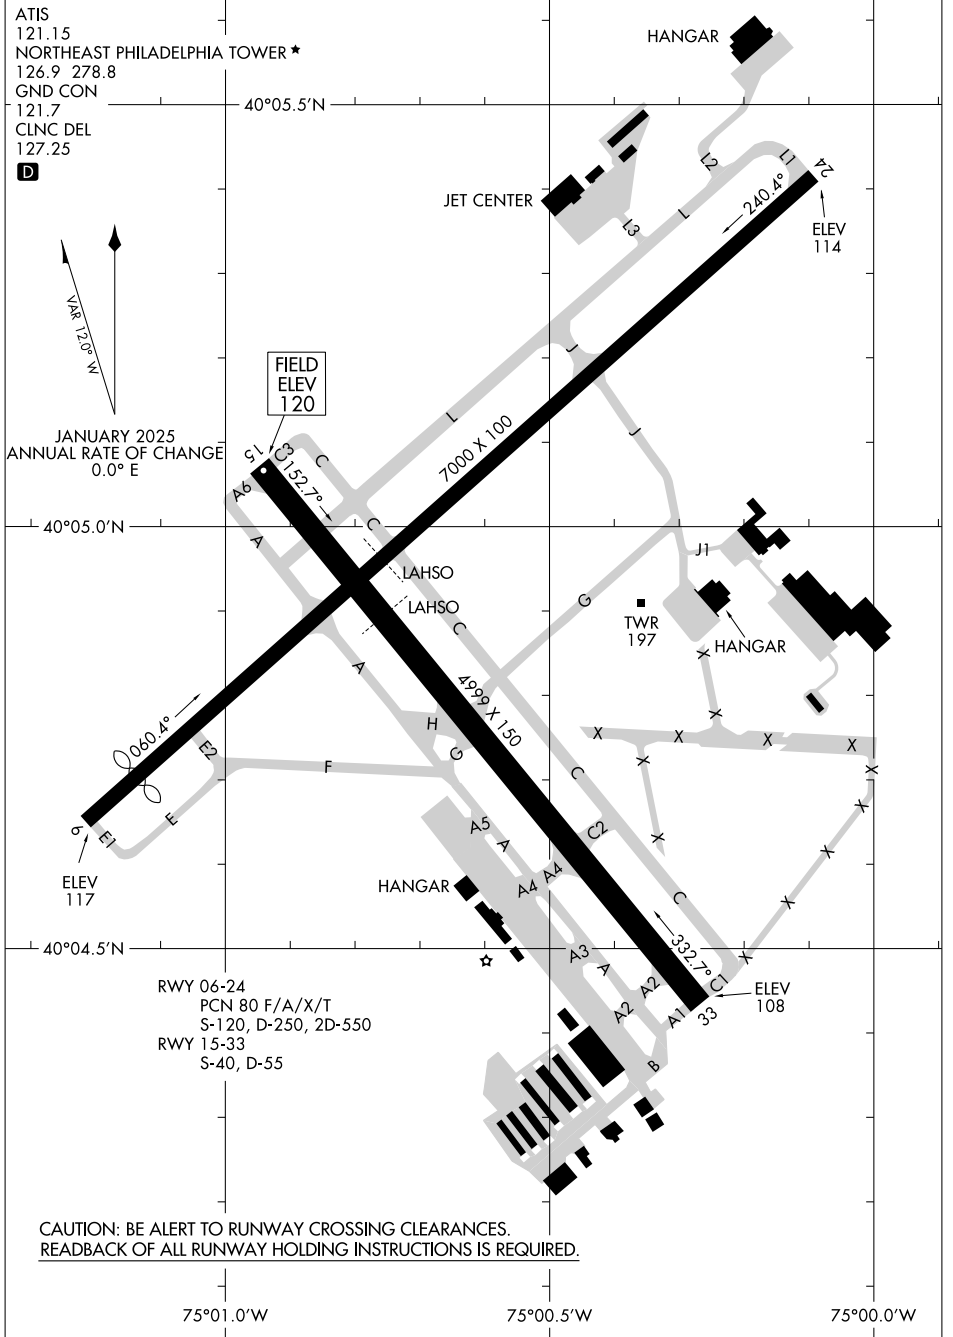

# AIRPORT DIAGRAM

AL-528 (FAA)

NORTHEAST PHILADELPHIA (PNE)  
PHILADELPHIA, PENNSYLVANIA

NE-4, 15 MAY 2025 to 12 JUN 2025

NE-4, 15 MAY 2025 to 12 JUN 2025

# AIRPORT DIAGRAM

25107

PHILADELPHIA, PENNSYLVANIA  
NORTHEAST PHILADELPHIA (PNE)