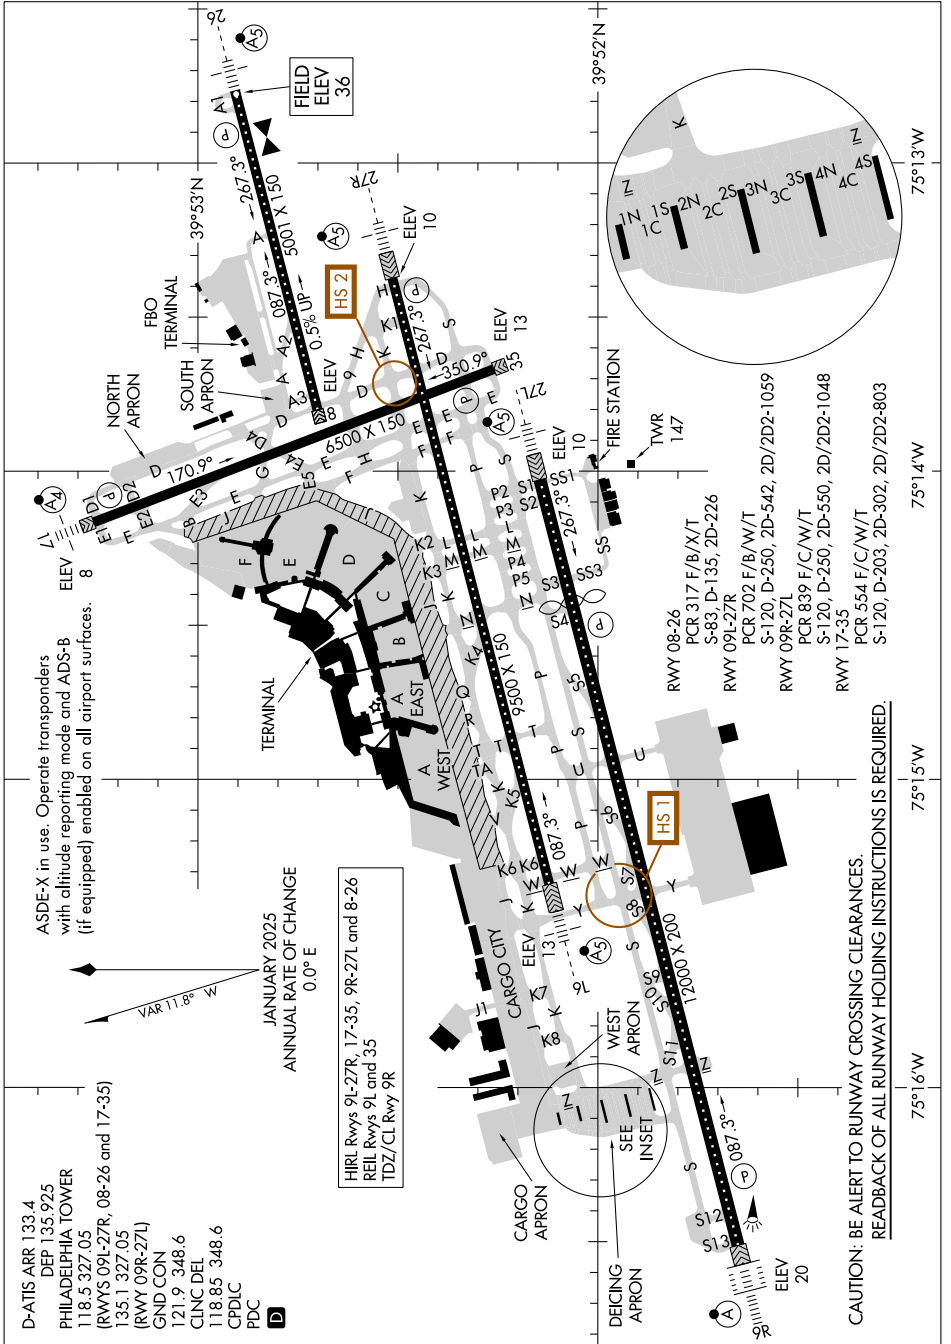

AIRPORT DIAGRAM

AL-320 (FAA)

PHILADELPHIA INTL (PHL)
PHILADELPHIA, PENNSYLVANIA

NE-4, 15 MAY 2025 to 12 JUN 2025

AIRPORT DIAGRAM

PHILADELPHIA, PENNSYLVANIA
PHILADELPHIA INTL (PHL)

NE-4, 15 MAY 2025 to 12 JUN 2025