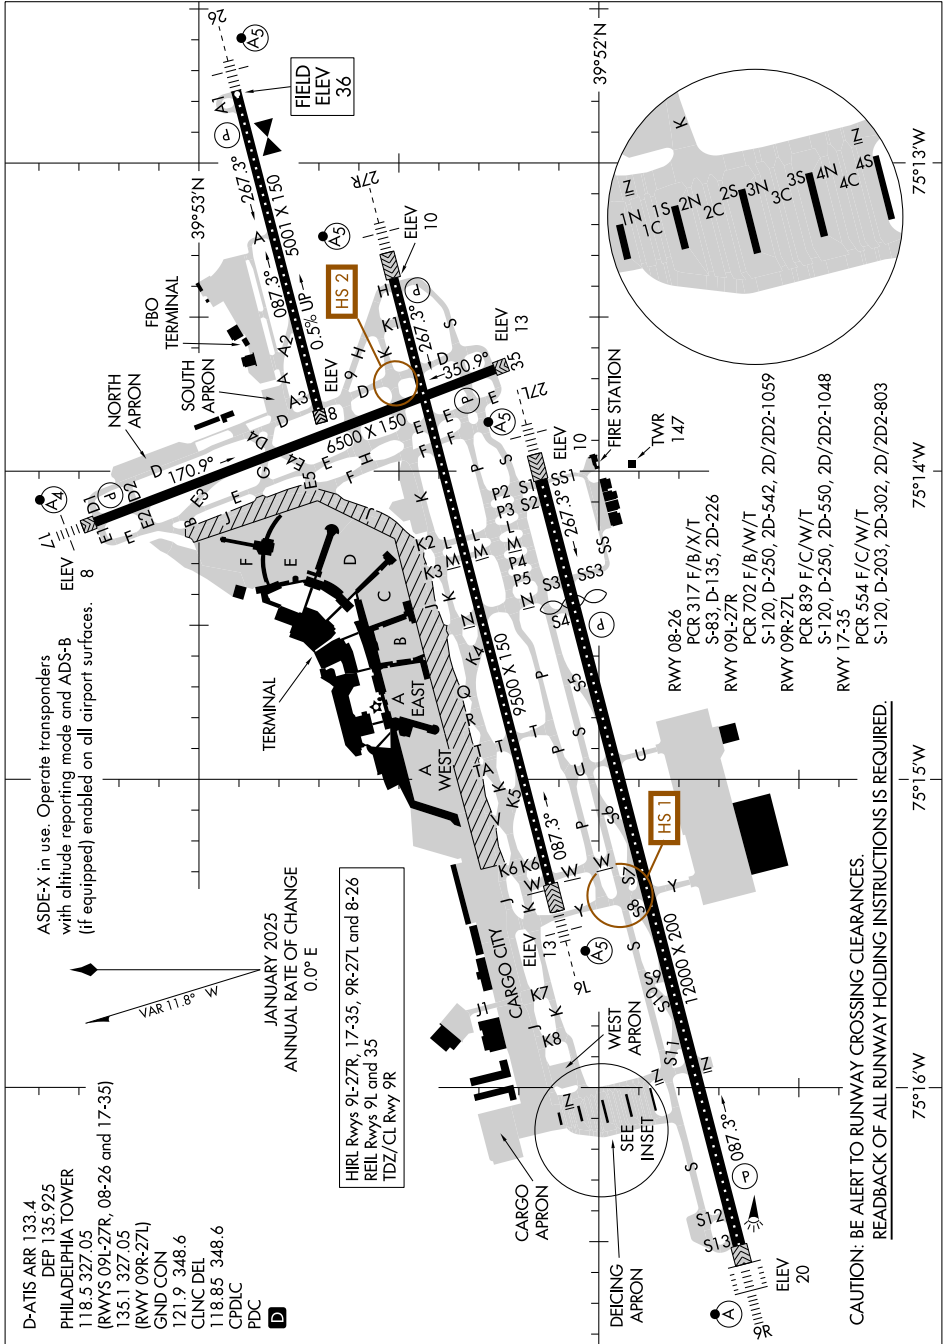

# AIRPORT DIAGRAM

AL-320 (FAA)

PHILADELPHIA INTL (PHL)  
PHILADELPHIA, PENNSYLVANIA

NE-4, 17 APR 2025 to 15 MAY 2025

NE-4, 17 APR 2025 to 15 MAY 2025

# AIRPORT DIAGRAM

PHILADELPHIA, PENNSYLVANIA  
PHILADELPHIA INTL (PHL)