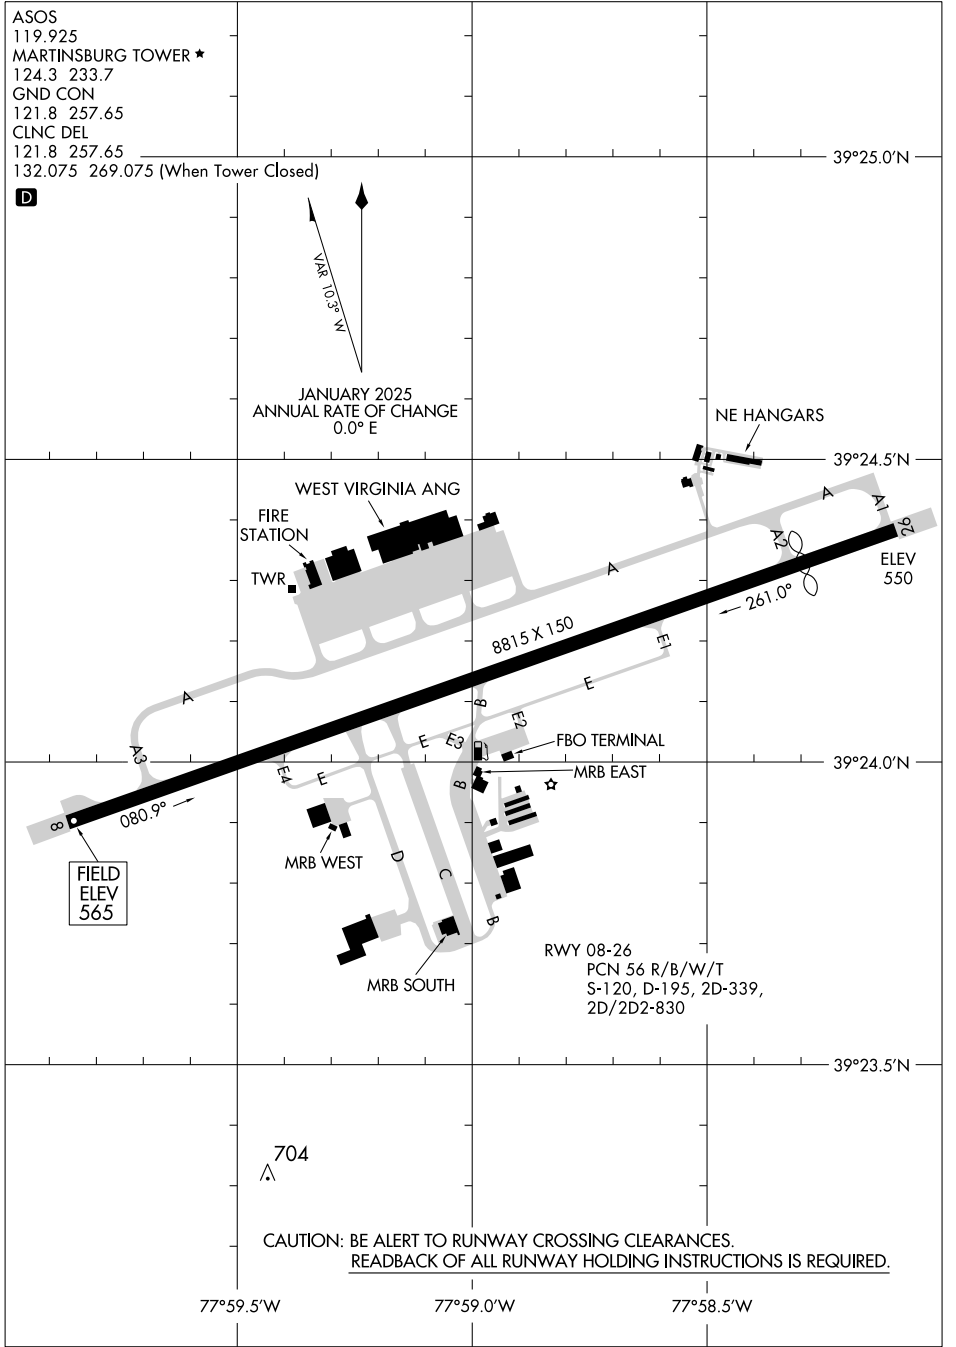

25107 **AIRPORT DIAGRAM** EASTERN WV RGNL/SHEPHERD FLD (MR.B)
 AL-249 (FAA) MARTINSBURG, WEST VIRGINIA

NE-4, 15 MAY 2025 to 12 JUN 2025

NE-4, 15 MAY 2025 to 12 JUN 2025

AIRPORT DIAGRAM MARTINSBURG, WEST VIRGINIA
 25107 EASTERN WV RGNL/SHEPHERD FLD (MR.B)