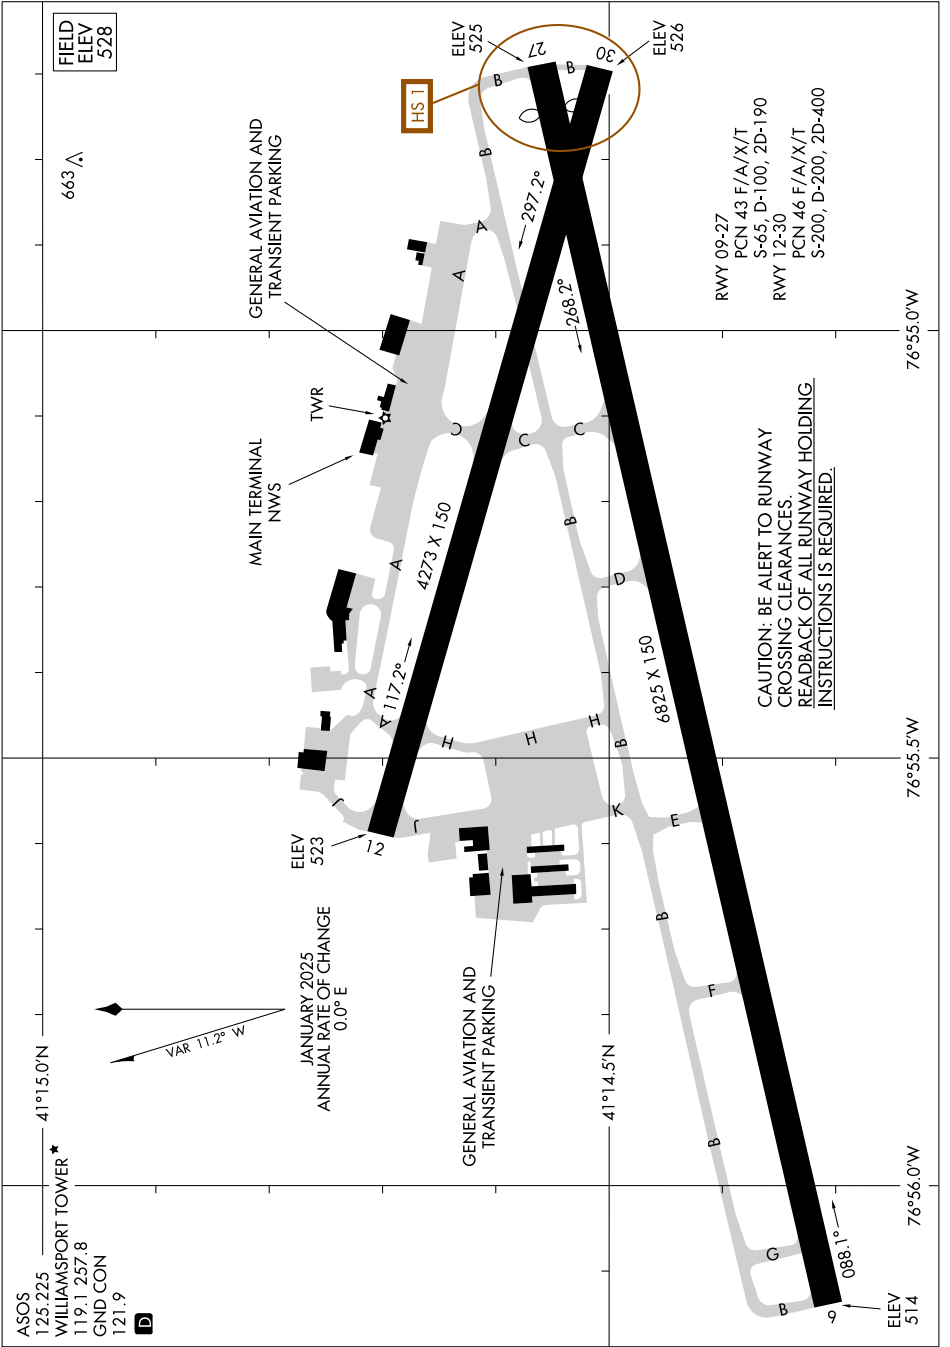

AIRPORT DIAGRAM

AL-457 (FAA)

WILLIAMSPORT RGNL (IPT)
WILLIAMSPORT, PENNSYLVANIA

NE-4, 15 MAY 2025 to 12 JUN 2025

NE-4, 15 MAY 2025 to 12 JUN 2025

AIRPORT DIAGRAM

WILLIAMSPORT, PENNSYLVANIA
WILLIAMSPORT RGNL (IPT)