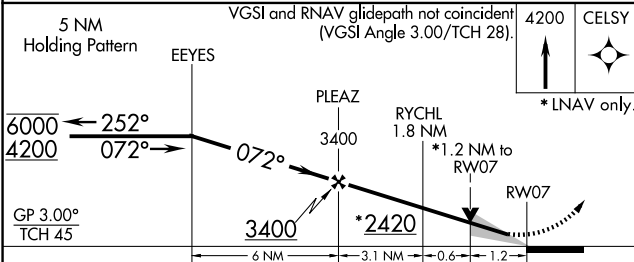

MISSED APPROACH: Climb to 4200 direct CELSY and hold.

ASOS
119.025

CLEVELAND CENTER
126.725 291.65

UNICOM
123.0 (CTAF) 0

NE-4, 15 MAY 2025 to 12 JUN 2025

NE-4, 15 MAY 2025 to 12 JUN 2025

ELEV 1817	D TDZE 1817
-----------	--------------------

CATEGORY	A	B	C	D
LPV DA		2017-3/4	200 (200-3/4)	
LNAV/VNAV DA		2160-1	343 (400-1)	
LNAV MDA	2240-1	423 (500-1)	2240-1 1/4	423 (500-1 1/4)
C CIRCLING	2320-1 503 (600-1)	2360-1 543 (600-1)	2380-1 1/2 563 (600-1 1/2)	2400-2 583 (600-2)