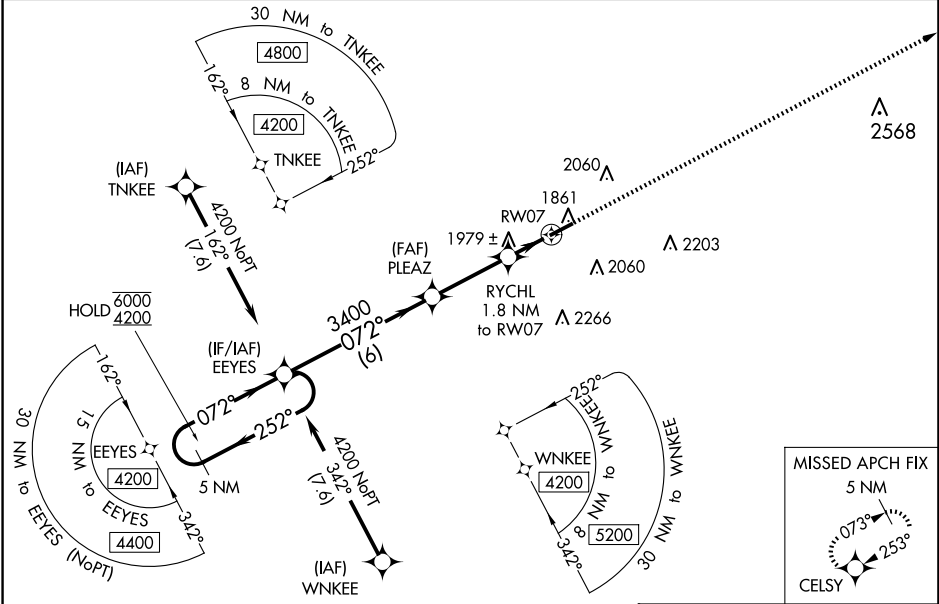

WAAS CH 82116 W07A	APP CRS 072°	Rwy Idg TDZE Apt Elev	5503 1817 1817
--	------------------------	-----------------------------	---

RNAV (GPS) RWY 7

DUBOIS RGNL (DUJ)

RNP APCH.

⚠ Circling NA for Cat D south of Rwy 7-25. For uncompensated Baro-VNAV systems, LNAV/VNAV NA below -21°C or above 54°C.

MISSED APPROACH: Climb to 4200 direct CELSY and hold.

ASOS
119.025

CLEVELAND CENTER
126.725 291.65

UNICOM
123.0 (CTAF) 0

NE-4, 15 MAY 2025 to 12 JUN 2025

NE-4, 15 MAY 2025 to 12 JUN 2025

ELEV 1817	D TDZE 1817
-----------	--------------------

CATEGORY	A	B	C	D
LPV DA		2017-3/4	200 (200-3/4)	
LNAV/VNAV DA		2160-1	343 (400-1)	
LNAV MDA	2240-1	423 (500-1)	2240-1 1/4	423 (500-1 1/4)
C CIRCLING	2320-1 503 (600-1)	2360-1 543 (600-1)	2380-1 1/2 563 (600-1 1/2)	2400-2 583 (600-2)

HIRL Rwy 7-25 **0**
REIL Rwy 7 **0**