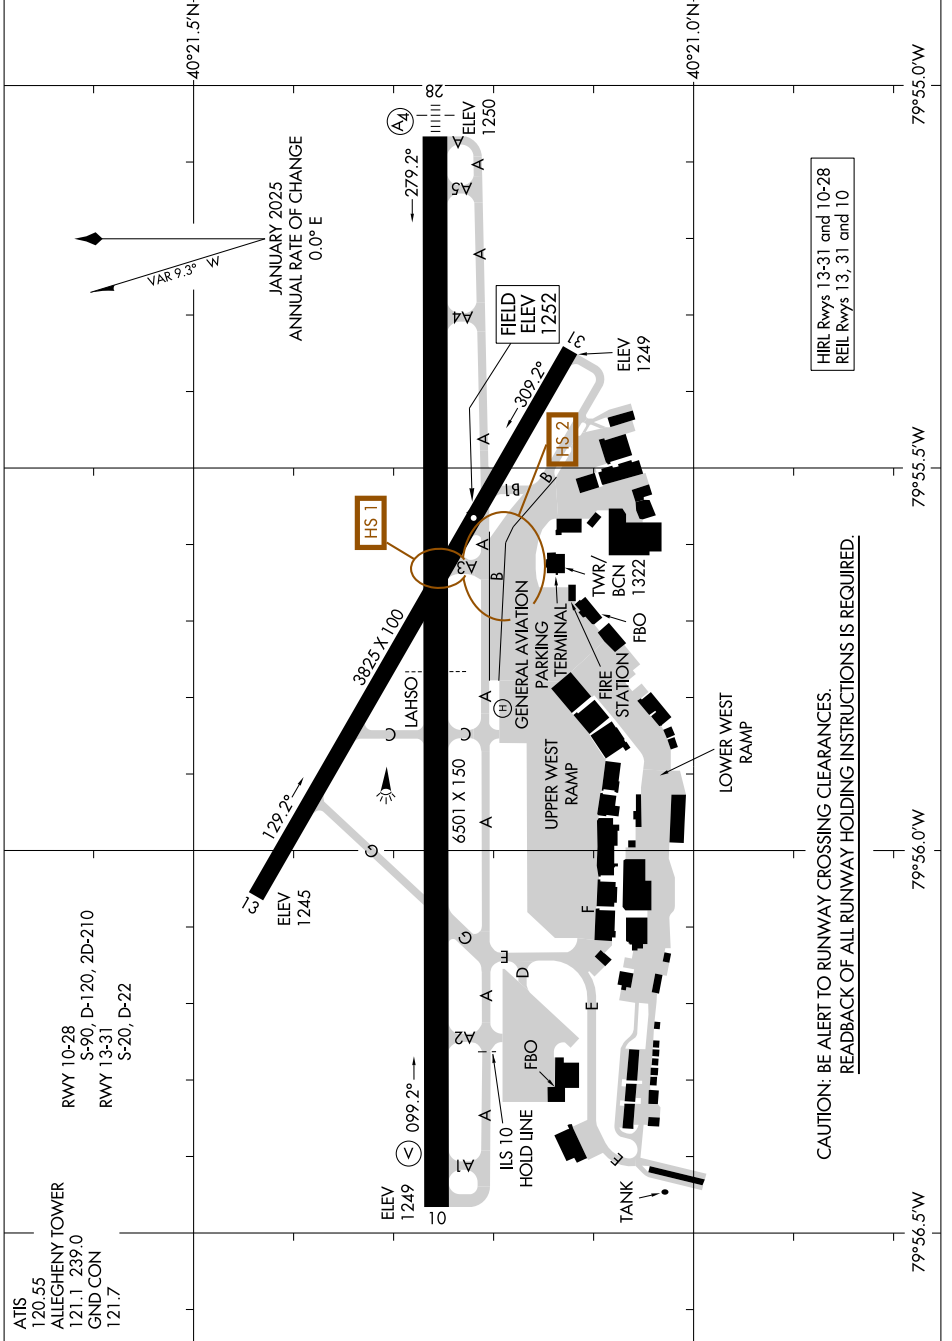

AIRPORT DIAGRAM

AL-326 (FAA)

ALLEGHENY COUNTY (AGC)
PITTSBURGH, PENNSYLVANIA

NE-4, 15 MAY 2025 to 12 JUN 2025

CAUTION: BE ALERT TO RUNWAY CROSSING CLEARANCES.
READBACK OF ALL RUNWAY HOLDING INSTRUCTIONS IS REQUIRED.

AIRPORT DIAGRAM

PITTSBURGH, PENNSYLVANIA
ALLEGHENY COUNTY (AGC)

NE-4, 15 MAY 2025 to 12 JUN 2025