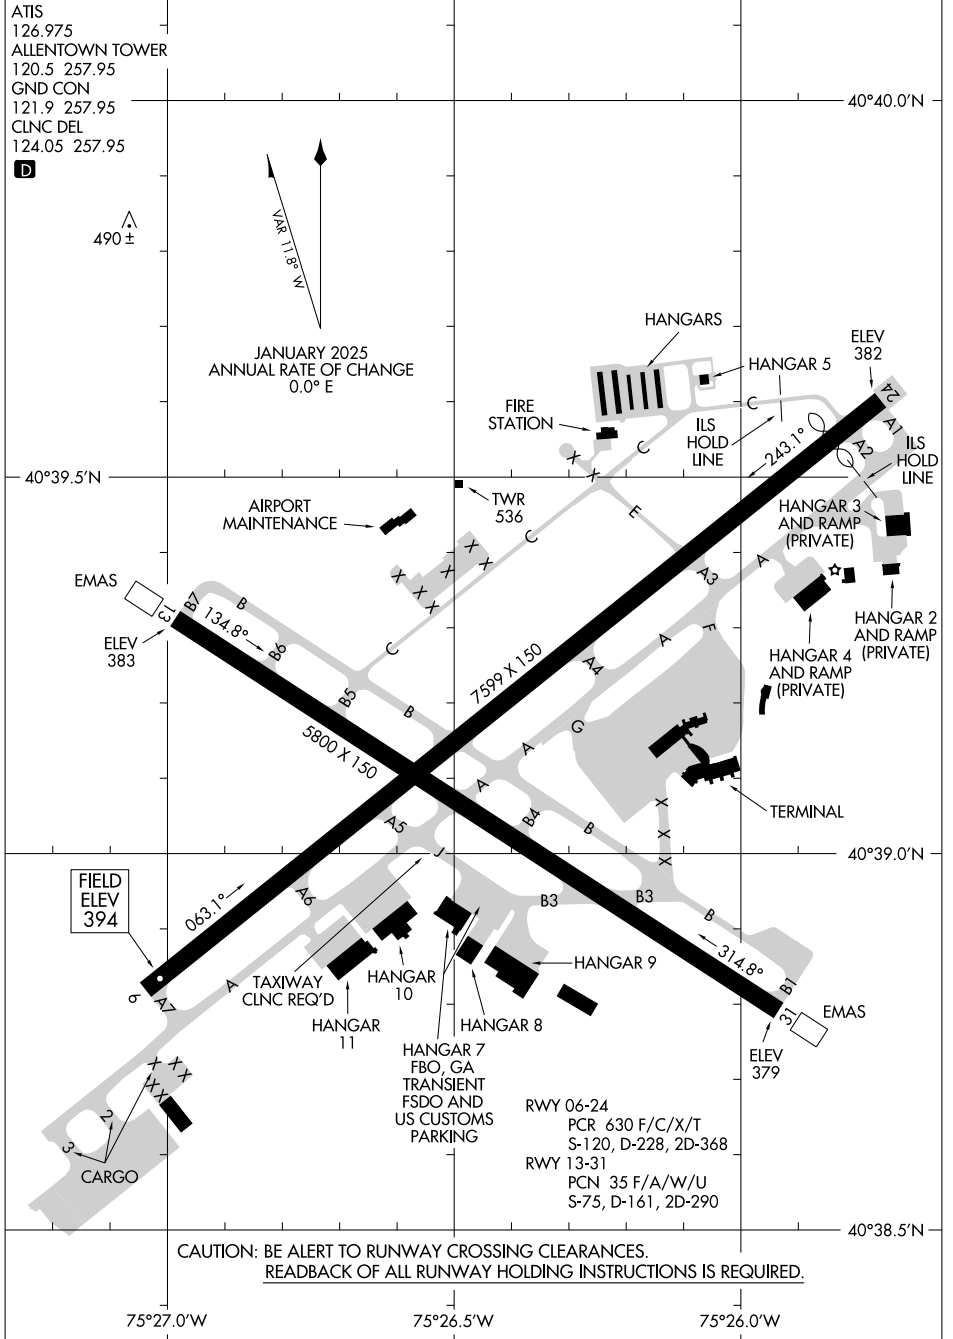

25107

AIRPORT DIAGRAM

AL-15 (FAA)

LEHIGH VALLEY INTL (ABE)
ALLENTOWN, PENNSYLVANIA

NE-4, 17 APR 2025 to 15 MAY 2025

NE-4, 17 APR 2025 to 15 MAY 2025

AIRPORT DIAGRAM

25107