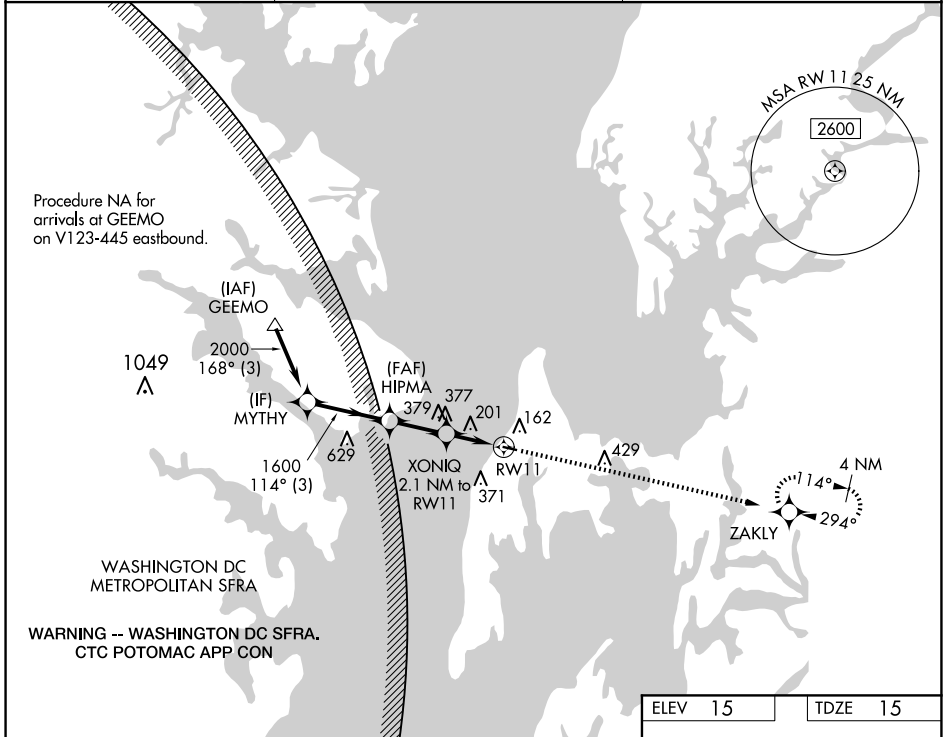

WAAS CH 56639 W11A	APP CRS 114°	Rwy ldg 2714 TDZE 15 Apt Elev 15
----------------------------------------	------------------------	-------------------------------------------------------------

RNAV (GPS) RWY 11

BAY BRIDGE (W29)

RNP APCH. MISSED APPROACH: Climb to 2100 direct ZAKLY and hold.

For uncompensated Baro-VNAV systems, LNAV/VNAV NA below -15°C or above 54°C.

AWOS-3 120.575	POTOMAC APP CON 119.0 282.275	UNICOM 122.725 (CTAF) 0
--------------------------	-----------------------------------------	-----------------------------------

NE-3, 15 MAY 2025 to 12 JUN 2025

NE-3, 15 MAY 2025 to 12 JUN 2025

ELEV	15	TDZE	15
------	----	------	----

REIL Rwy 11 and 29	0
MIRL Rwy 11-29	0