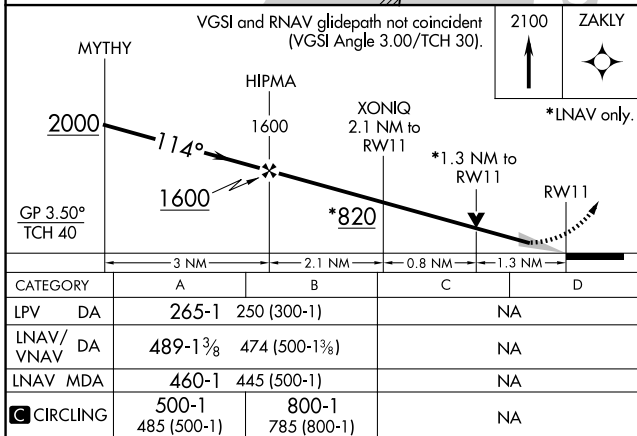

ELEV	15	TDZE	15

REIL Rwy 11 and 29	0
MIRL Rwy 11-29	0