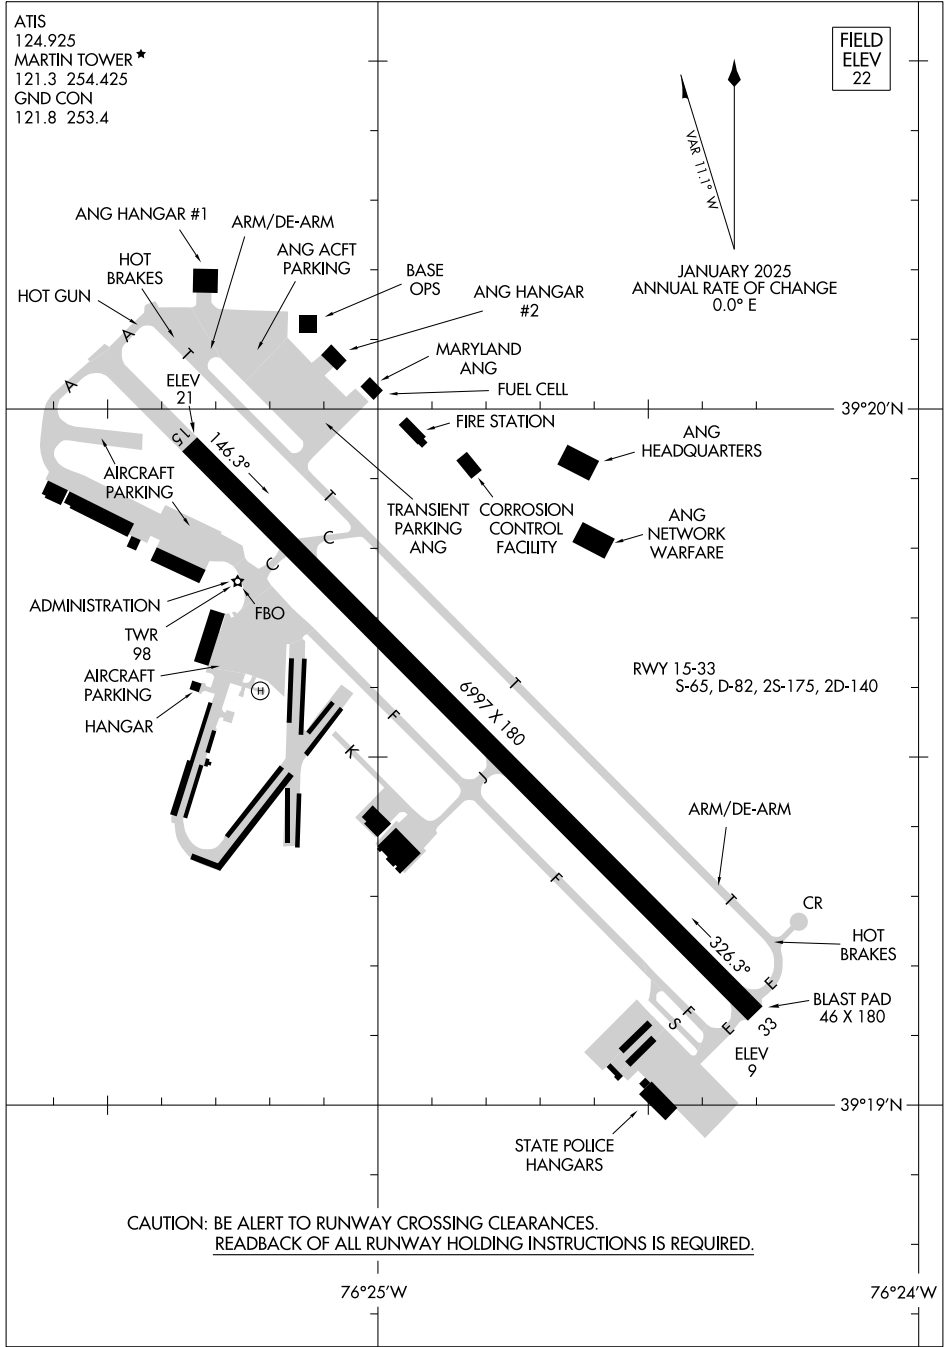

# AIRPORT DIAGRAM

AL-5222 (FAA)

MARTIN STATE (MTN)  
BALTIMORE, MARYLAND

ATIS  
124.925  
MARTIN TOWER ★  
121.3 254.425  
GND CON  
121.8 253.4

FIELD  
ELEV  
22

VAR 11.0° W  
JANUARY 2025  
ANNUAL RATE OF CHANGE  
0.0° E

NE-3, 15 MAY 2025 to 12 JUN 2025

NE-3, 15 MAY 2025 to 12 JUN 2025

CAUTION: BE ALERT TO RUNWAY CROSSING CLEARANCES.  
READBACK OF ALL RUNWAY HOLDING INSTRUCTIONS IS REQUIRED.

76°25'W

76°24'W

# AIRPORT DIAGRAM

25107

BALTIMORE, MARYLAND  
MARTIN STATE (MTN)