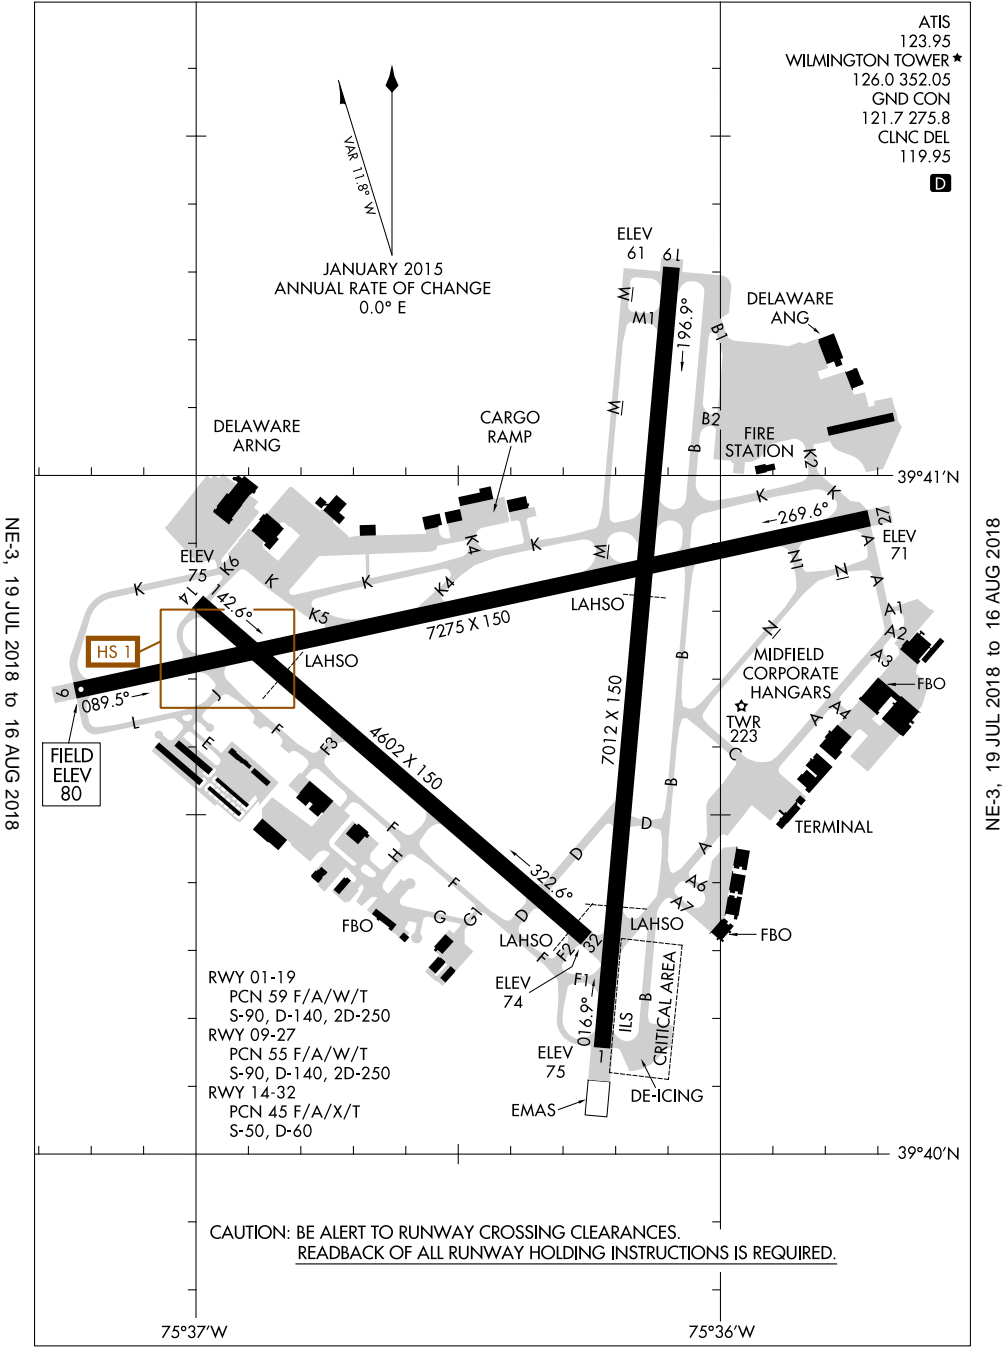

AIRPORT DIAGRAM

AL-458 (FAA)

NEW CASTLE (ILG)
WILMINGTON, DELAWARE

- ATIS 123.95
- WILMINGTON TOWER ★ 126.0 352.05
- GND CON 121.7 275.8
- CLNC DEL 119.95

D

NE-3, 19 JUL 2018 to 16 AUG 2018

NE-3, 19 JUL 2018 to 16 AUG 2018

**CAUTION: BE ALERT TO RUNWAY CROSSING CLEARANCES.
READBACK OF ALL RUNWAY HOLDING INSTRUCTIONS IS REQUIRED.**

AIRPORT DIAGRAM

WILMINGTON, DELAWARE
NEW CASTLE (ILG)