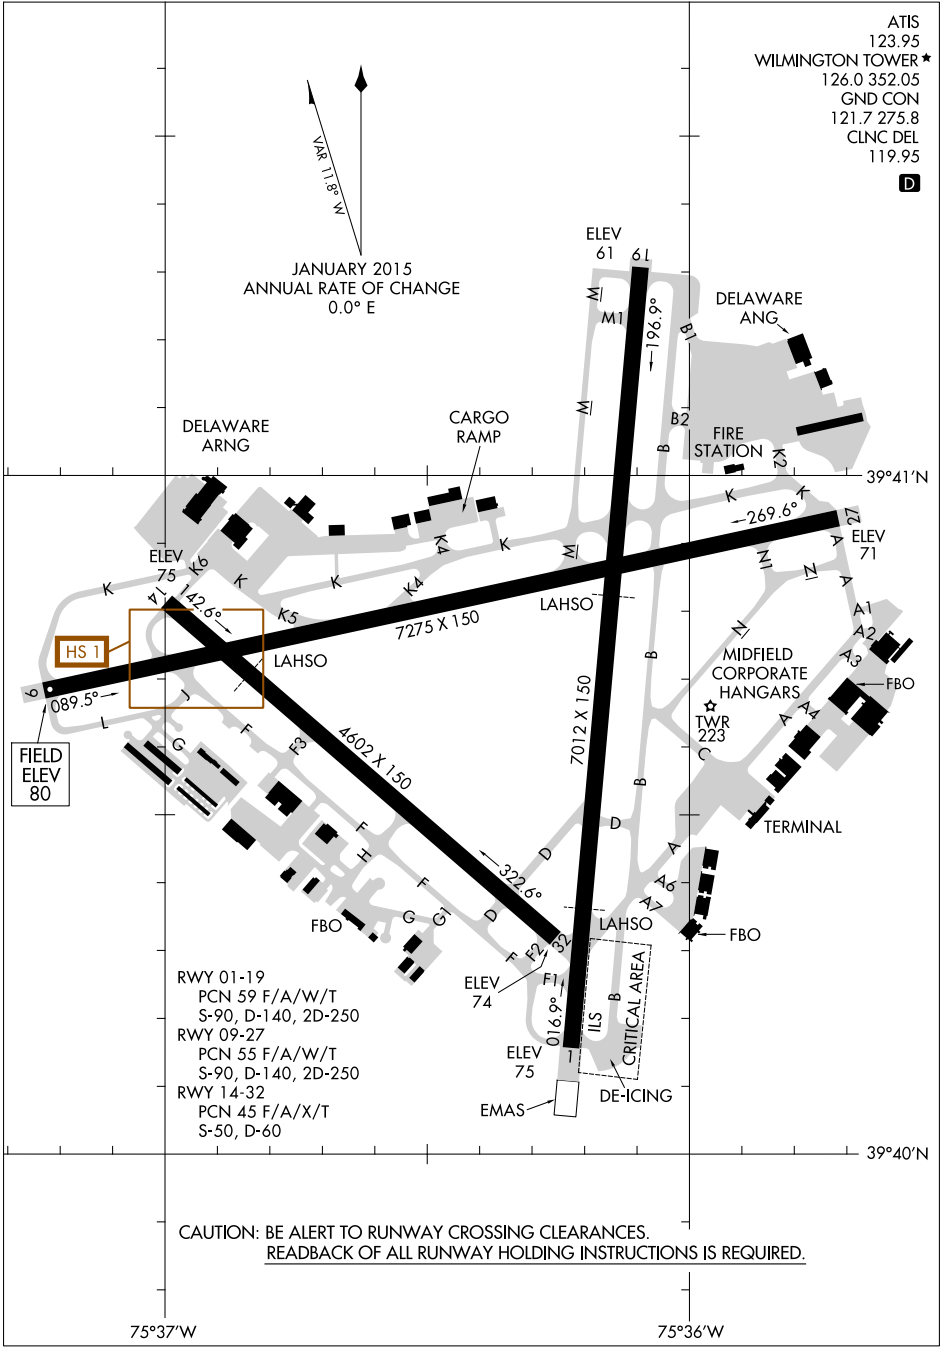

AIRPORT DIAGRAM

AL-458 (FAA)

NEW CASTLE (ILG)
WILMINGTON, DELAWARE

NE-3, 26 APR 2018 to 24 MAY 2018

NE-3, 26 APR 2018 to 24 MAY 2018

AIRPORT DIAGRAM

WILMINGTON, DELAWARE
NEW CASTLE (ILG)