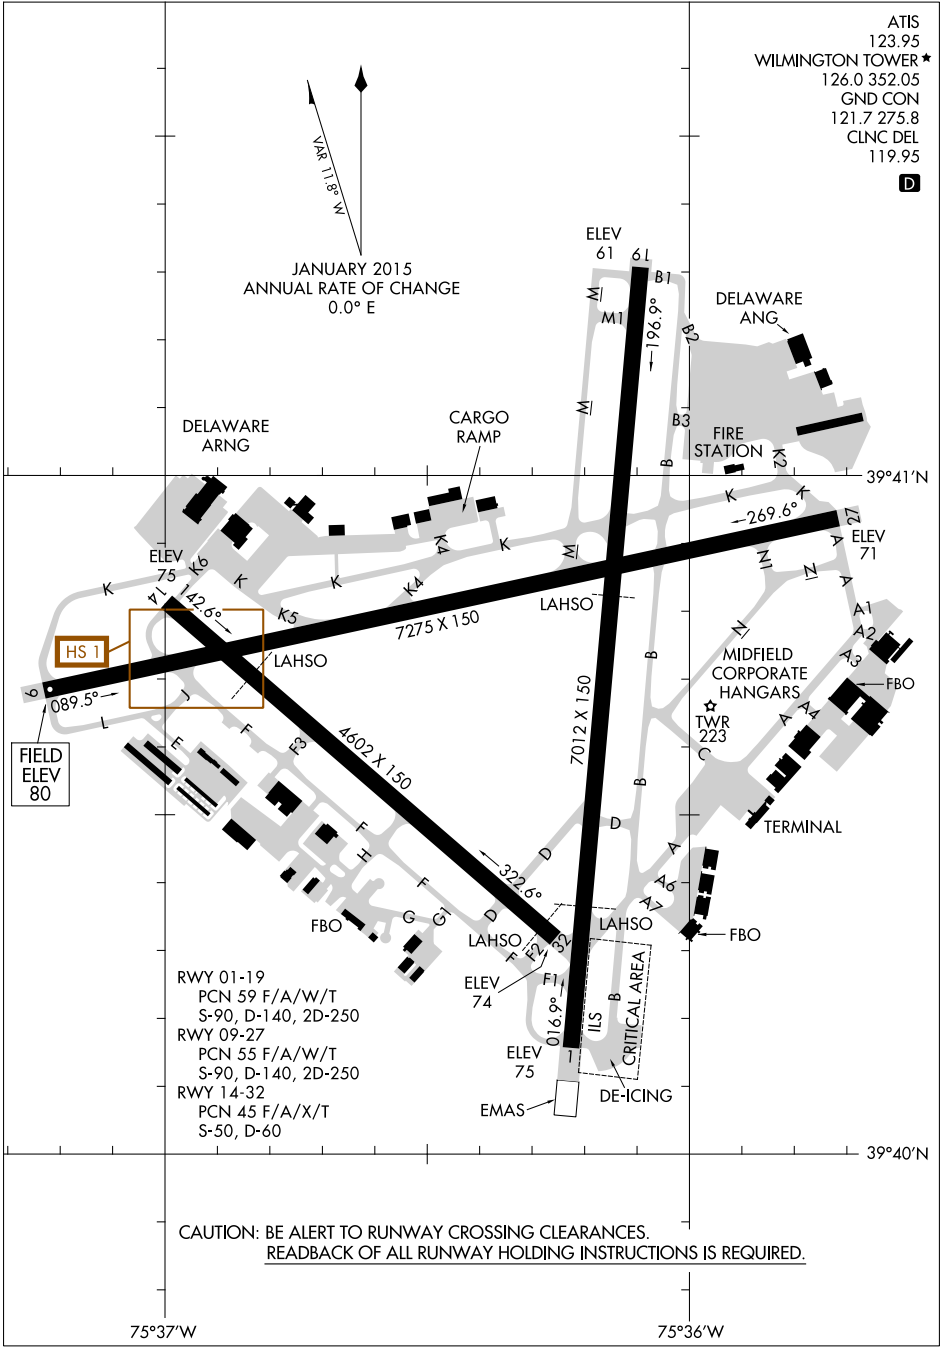

# AIRPORT DIAGRAM

AL-458 (FAA)

NEW CASTLE (ILG)  
WILMINGTON, DELAWARE

NE-3, 06 DEC 2018 to 03 JAN 2019

NE-3, 06 DEC 2018 to 03 JAN 2019

# AIRPORT DIAGRAM

WILMINGTON, DELAWARE  
NEW CASTLE (ILG)