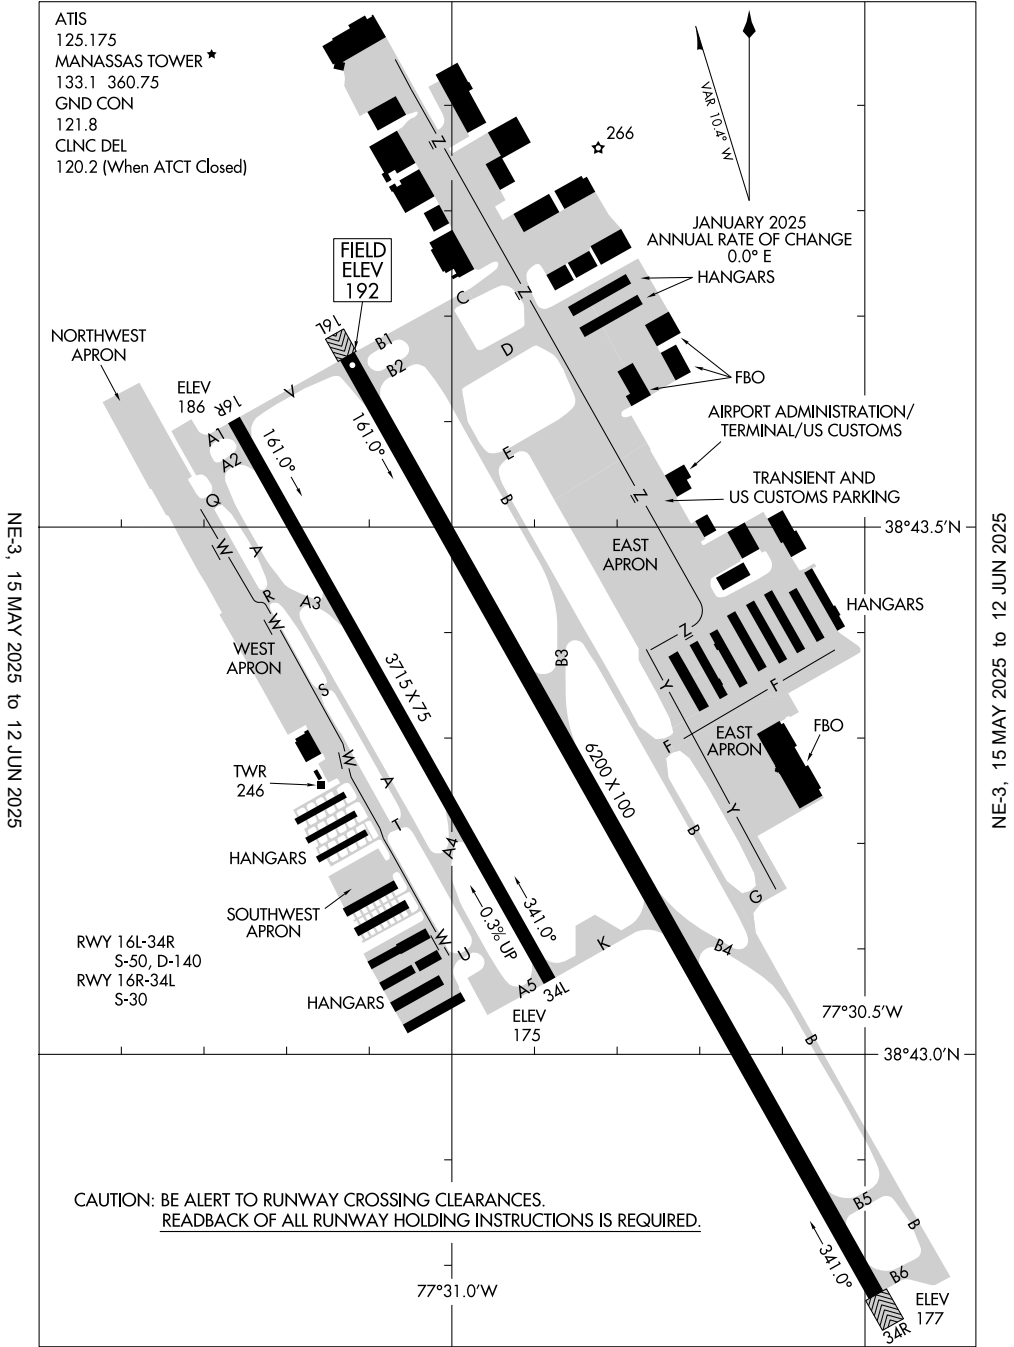

25107

AIRPORT DIAGRAM

AL-5326 (FAA)

MANASSAS RGNL/HARRY P DAVIS FLD (HEF)
WASHINGTON, D.C.

AIRPORT DIAGRAM

25107

WASHINGTON, D.C.
MANASSAS RGNL/HARRY P DAVIS FLD (HEF)