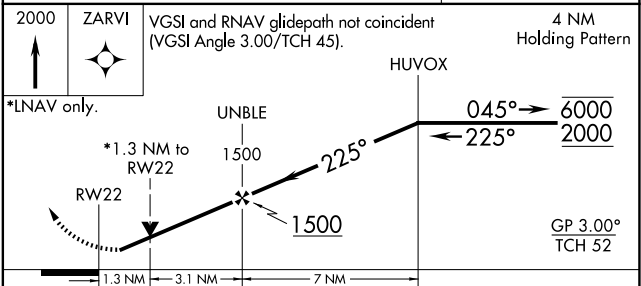

WAAS CH <b>60921</b> <b>W22A</b>	APP CRS <b>225°</b>	Rwy Idg TDZE Apt Elev	<b>5331</b> <b>51</b> <b>53</b>
--	------------------------	-----------------------------	---------------------------------------

# RNAV (GPS) RWY 22

DELAWARE COASTAL (GED)

RNP APCH.		MISSED APPROACH: Climb to 2000 direct ZARVI and hold.	
ASOS <b>118.375</b>	DOVER APP CON <b>132.425 257.875</b>	GCO <b>125.55</b>	UNICOM <b>123.0 (CTAF)</b>