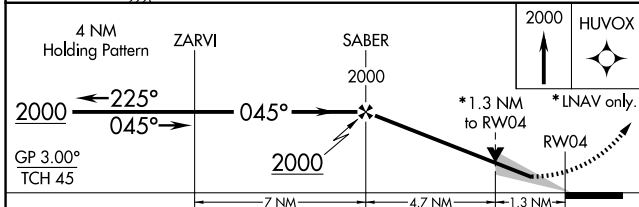

WAAS CH 65621 W04A	APP CRS 045°	Rwy ldg 5130 TDZE 51 Apt Elev 53
--	------------------------	---

RNAV (GPS) RWY 4

DELAWARE COASTAL (GED)

RNP APCH - GPS.		MALS	MISSED APPROACH: Climb to 2000 direct HUVOX and hold.
ASOS 118.375	DOVER APP CON 132.425 257.875	GCO 125.55	UNICOM 123.0 (CTAF)

NE-3, 07 AUG 2025 to 04 SEP 2025

NE-3, 07 AUG 2025 to 04 SEP 2025

CATEGORY	A	B	C	D
LPV DA		355-3/4	304 (400-3/4)	
LNAV/VNAV DA		503-1 1/4	452 (500-1 1/4)	
LNAV MDA	520-3/4	469 (500-3/4)	520-1 1/8	469 (500-1 1/8)
CIRCLING	560-1	580-1	720-1 3/4	720-2
	507 (600-1)	527 (600-1)	667 (700-1 3/4)	667 (700-2)