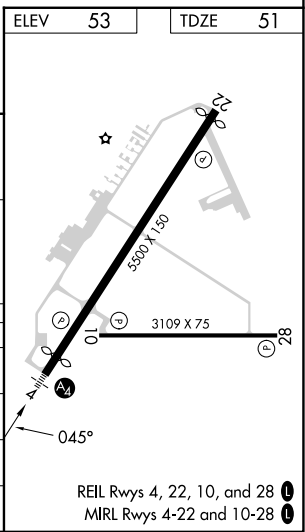

WAAS CH 65621 W04A	APP CRS 045°	Rwy ldg 5130 TDZE 51 Apt Elev 53
--	------------------------	---

RNAV (GPS) RWY 4

DELAWARE COASTAL (GED)

RNP APCH - GPS.		MALS	MISSED APPROACH: Climb to 2000 direct HUVOX and hold.
ASOS 118.375	DOVER APP CON 132.425 257.875	GCO 125.55	UNICOM 123.0 (CTAF)

NE-3, 07 AUG 2025 to 04 SEP 2025

NE-3, 07 AUG 2025 to 04 SEP 2025

CATEGORY	A	B	C	D
LPV DA		355-3/4	304 (400-3/4)	
LNAV/VNAV DA		503-1 1/4	452 (500-1 1/4)	
LNAV MDA	520-3/4	469 (500-3/4)	520-1 1/8	469 (500-1 1/8)
CIRCLING	560-1	580-1	720-1 3/4	720-2
	507 (600-1)	527 (600-1)	667 (700-1 3/4)	667 (700-2)