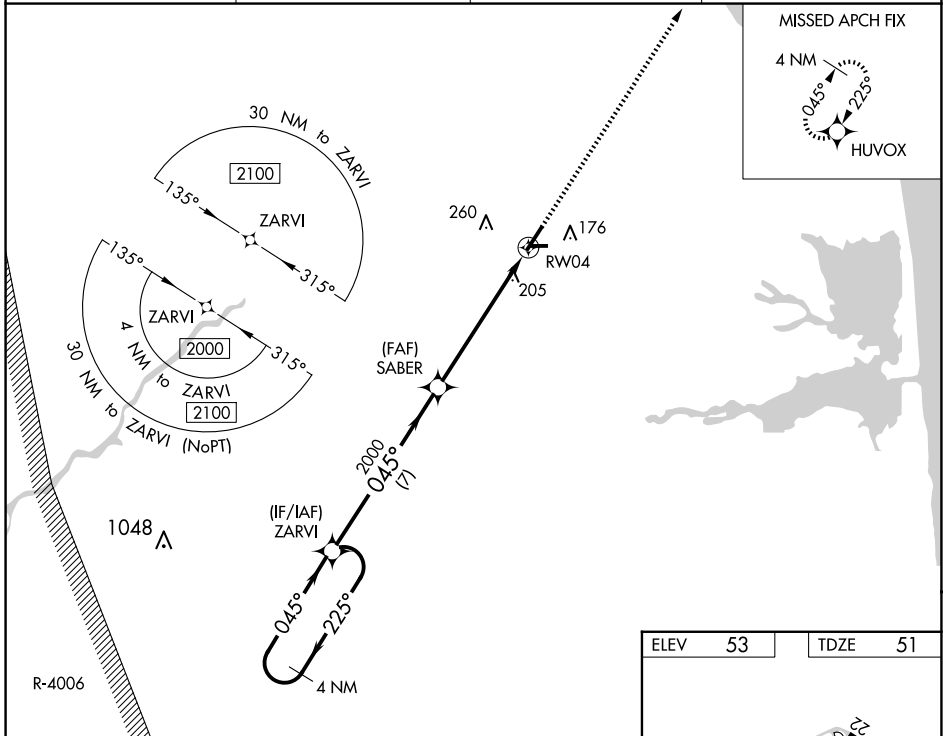

WAAS CH 65621 W04A	APP CRS 045°	Rwy ldg 5130 TDZE 51 Apt Elev 53
--	------------------------	---

RNAV (GPS) RWY 4

DELAWARE COASTAL (GED)

RNP APCH - GPS.		MALS	MISSED APPROACH: Climb to 2000 direct HUVOX and hold.
ASOS 118.375	DOVER APP CON 132.425 257.875	GCO 125.55	UNICOM 123.0 (CTAF)

NE-3, 07 AUG 2025 to 04 SEP 2025

NE-3, 07 AUG 2025 to 04 SEP 2025

CATEGORY	A	B	C	D
LPV DA		355-3/4	304 (400-3/4)	
LNAV/VNAV DA		503-1 1/4	452 (500-1 1/4)	
LNAV MDA	520-3/4	469 (500-3/4)	520-1 1/8	469 (500-1 1/8)
CIRCLING	560-1	580-1	720-1 3/4	720-2
	507 (600-1)	527 (600-1)	667 (700-1 3/4)	667 (700-2)

REIL Rwy 4, 22, 10, and 28
MIRL Rwy 4-22 and 10-28