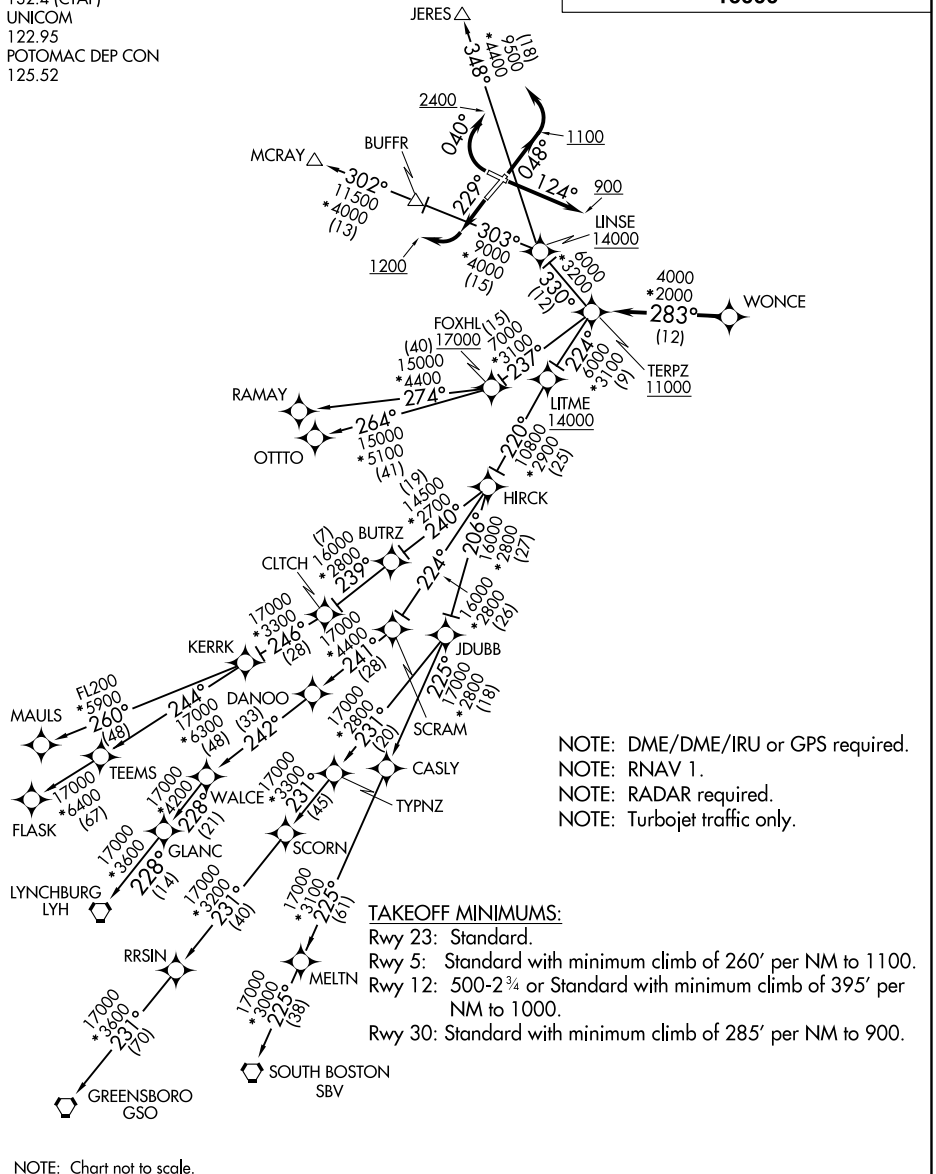

# TERPZ SIX DEPARTURE (RNAV)

FREDERICK, MARYLAND

ATIS  
 124.875  
 CLNC DEL  
 121.975  
 GND CON  
 121.975  
 FREDERICK TOWER\*  
 132.4 (CTAF)  
 UNICOM  
 122.95  
 POTOMAC DEP CON  
 125.52

**TOP ALTITUDE:**  
**RAMAY, OTTTO, MAULS, FLASK,**  
**SBV, LYH, GSO TRANSITIONS:**  
**17000**  
**JERES, MCRAY TRANSITIONS:**  
**16000**

NE-3, 08 NOV 2018 to 06 DEC 2018

NE-3, 08 NOV 2018 to 06 DEC 2018

# TERPZ SIX DEPARTURE (RNAV)

(TERPZ6.TERPZ) 04FEB16

FREDERICK, MARYLAND

FREDERICK MUNI (F'DK)