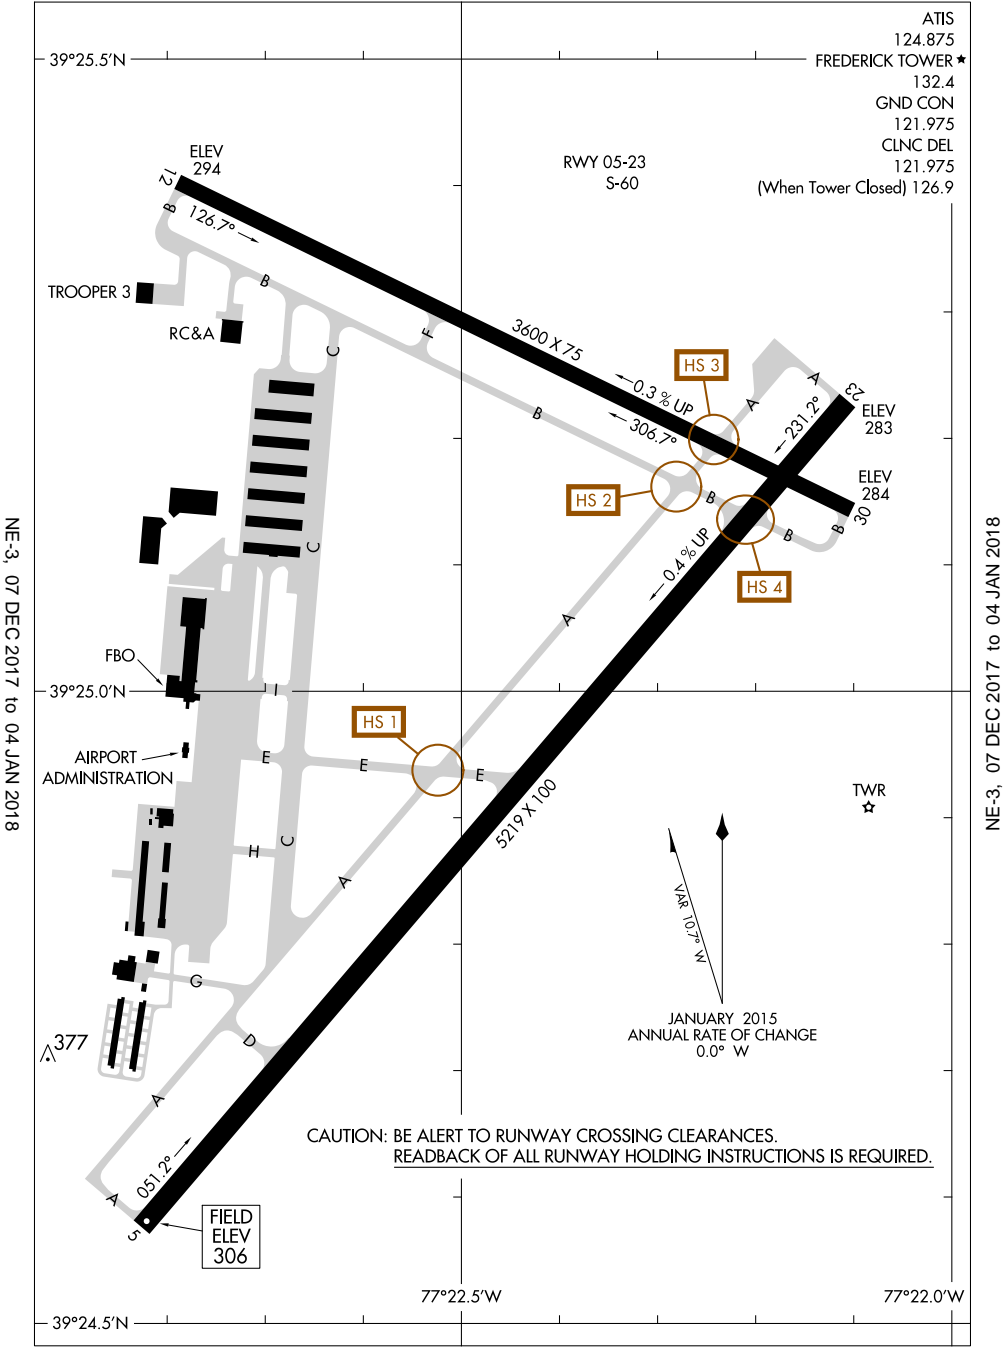

16147
AIRPORT DIAGRAM

AL-5089 (FAA)

FREDERICK MUNI (F'DK)
FREDERICK, MARYLAND

NE-3, 07 DEC 2017 to 04 JAN 2018

NE-3, 07 DEC 2017 to 04 JAN 2018

**CAUTION: BE ALERT TO RUNWAY CROSSING CLEARANCES.
READBACK OF ALL RUNWAY HOLDING INSTRUCTIONS IS REQUIRED.**

16147
AIRPORT DIAGRAM

FREDERICK, MARYLAND
FREDERICK MUNI (F'DK)