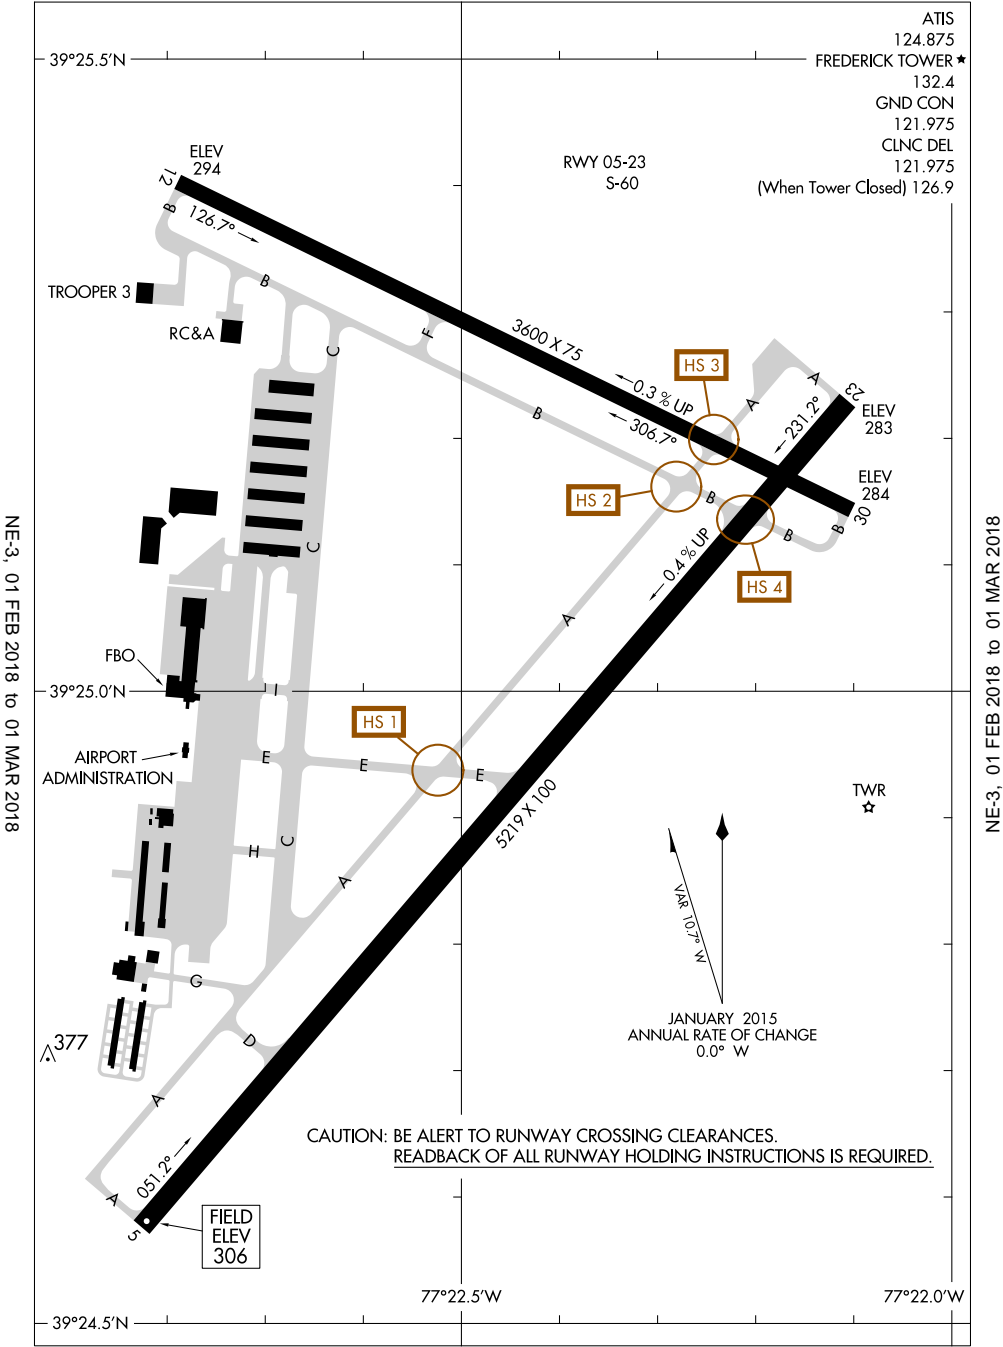

16147  
**AIRPORT DIAGRAM**

AL-5089 (FAA)

**FREDERICK MUNI (F'DK)**  
FREDERICK, MARYLAND

ATIS  
124.875  
FREDERICK TOWER ★  
132.4  
GND CON  
121.975  
CLNC DEL  
121.975  
(When Tower Closed) 126.9

CAUTION: BE ALERT TO RUNWAY CROSSING CLEARANCES.  
READBACK OF ALL RUNWAY HOLDING INSTRUCTIONS IS REQUIRED.

NE-3, 01 FEB 2018 to 01 MAR 2018

NE-3, 01 FEB 2018 to 01 MAR 2018

16147  
**AIRPORT DIAGRAM**

FREDERICK, MARYLAND  
**FREDERICK MUNI (F'DK)**