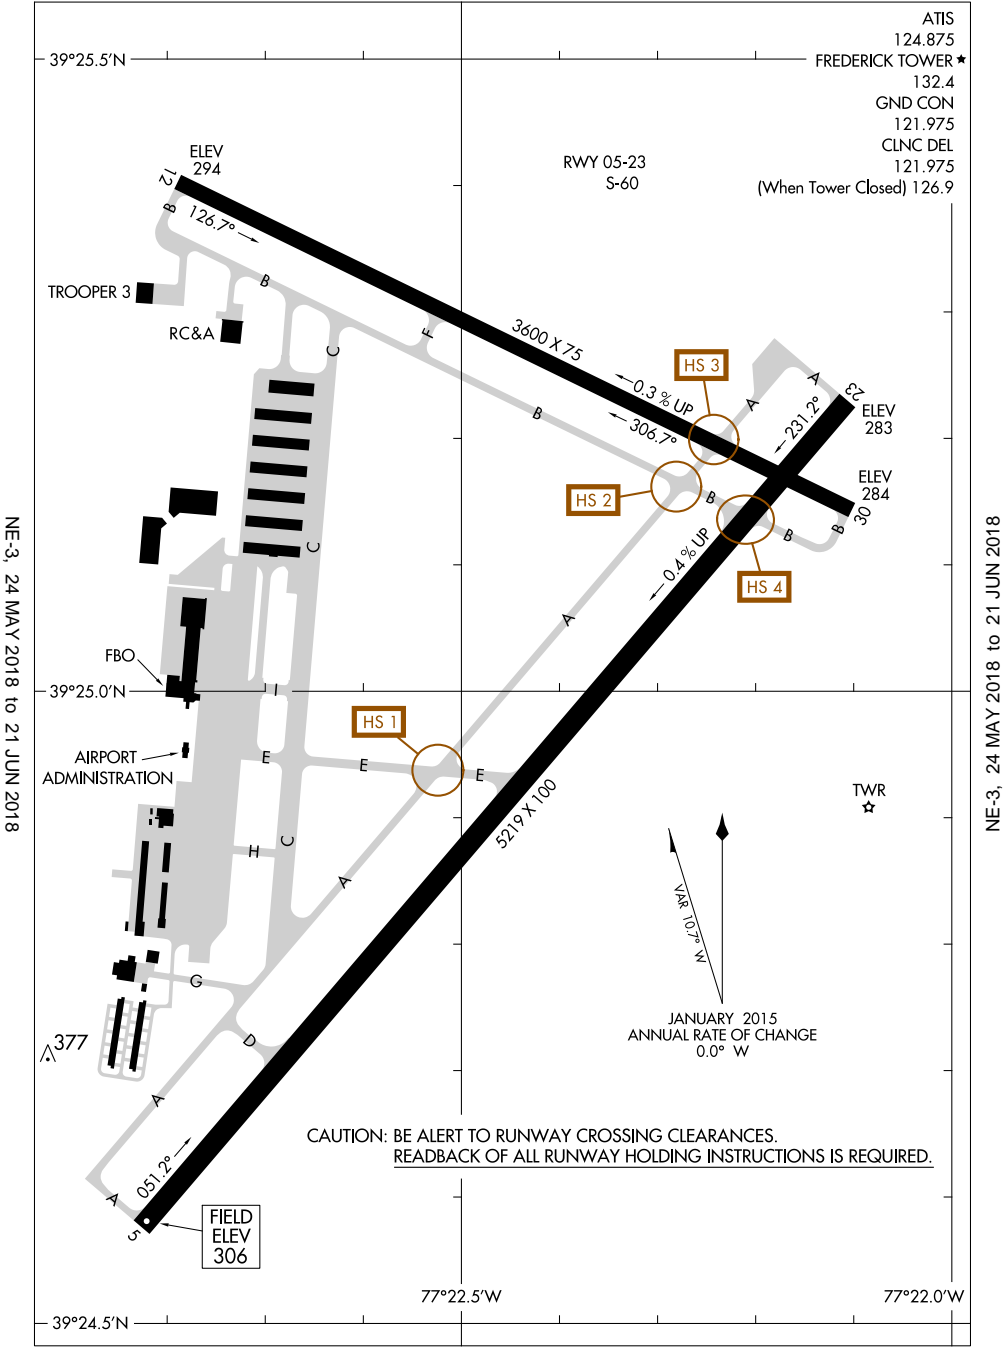

16147
AIRPORT DIAGRAM

AL-5089 (FAA)

FREDERICK MUNI (F'DK)
FREDERICK, MARYLAND

ATIS
124.875
FREDERICK TOWER ★
132.4
GND CON
121.975
CLNC DEL
121.975
(When Tower Closed) 126.9

CAUTION: BE ALERT TO RUNWAY CROSSING CLEARANCES.
READBACK OF ALL RUNWAY HOLDING INSTRUCTIONS IS REQUIRED.

NE-3, 24 MAY 2018 to 21 JUN 2018

NE-3, 24 MAY 2018 to 21 JUN 2018

16147
AIRPORT DIAGRAM

FREDERICK, MARYLAND
FREDERICK MUNI (F'DK)