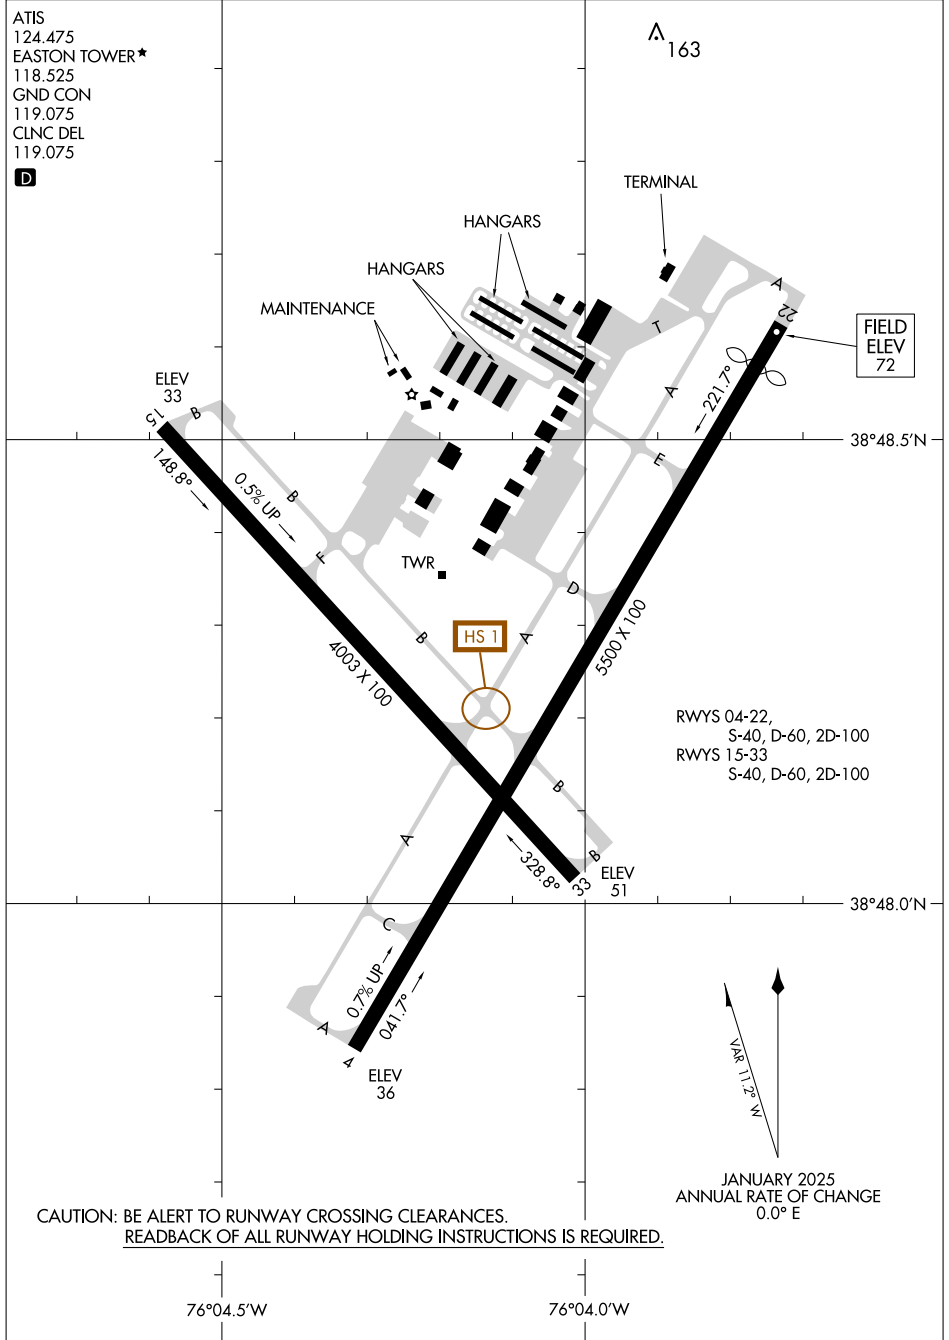

# AIRPORT DIAGRAM

AL-5596 (FAA)

EASTON/NEWMAM FLD (E5N)  
EASTON, MARYLAND

ATIS  
 124.475  
 EASTON TOWER★  
 118.525  
 GND CON  
 119.075  
 CLNC DEL  
 119.075

**D**

NE-3, 15 MAY 2025 to 12 JUN 2025

NE-3, 15 MAY 2025 to 12 JUN 2025

# AIRPORT DIAGRAM

25107

EASTON, MARYLAND  
EASTON/NEWMAM FLD (E5N)