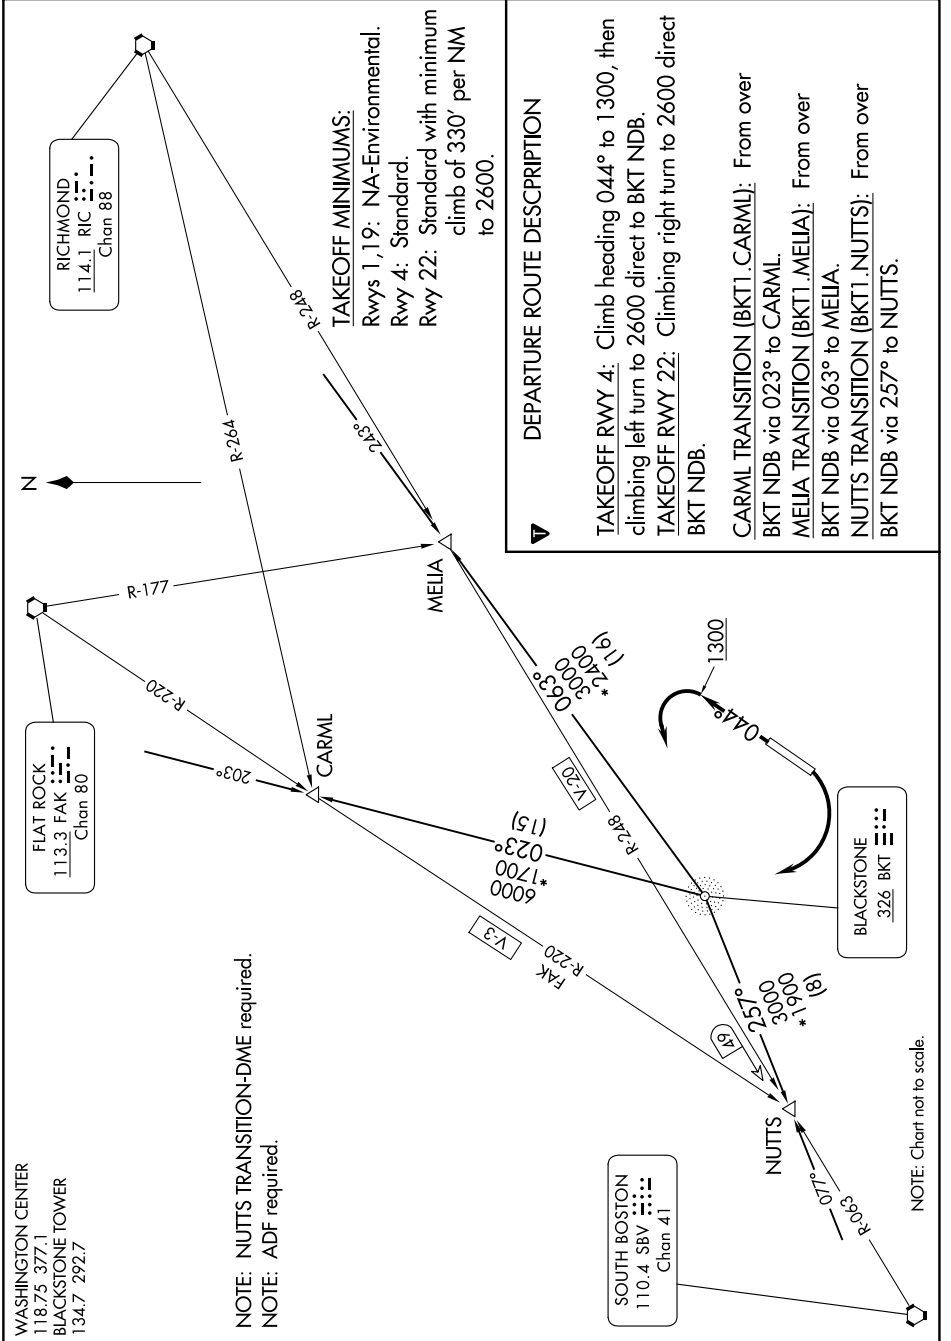

# BLACKSTONE ONE DEPARTURE

NE-3, 15 MAY 2025 to 12 JUN 2025

NOTE: NUTTS TRANSITION+DME required.  
NOTE: ADF required.

NOTE: Chart not to scale.

NE-3, 15 MAY 2025 to 12 JUN 2025

# BLACKSTONE ONE DEPARTURE