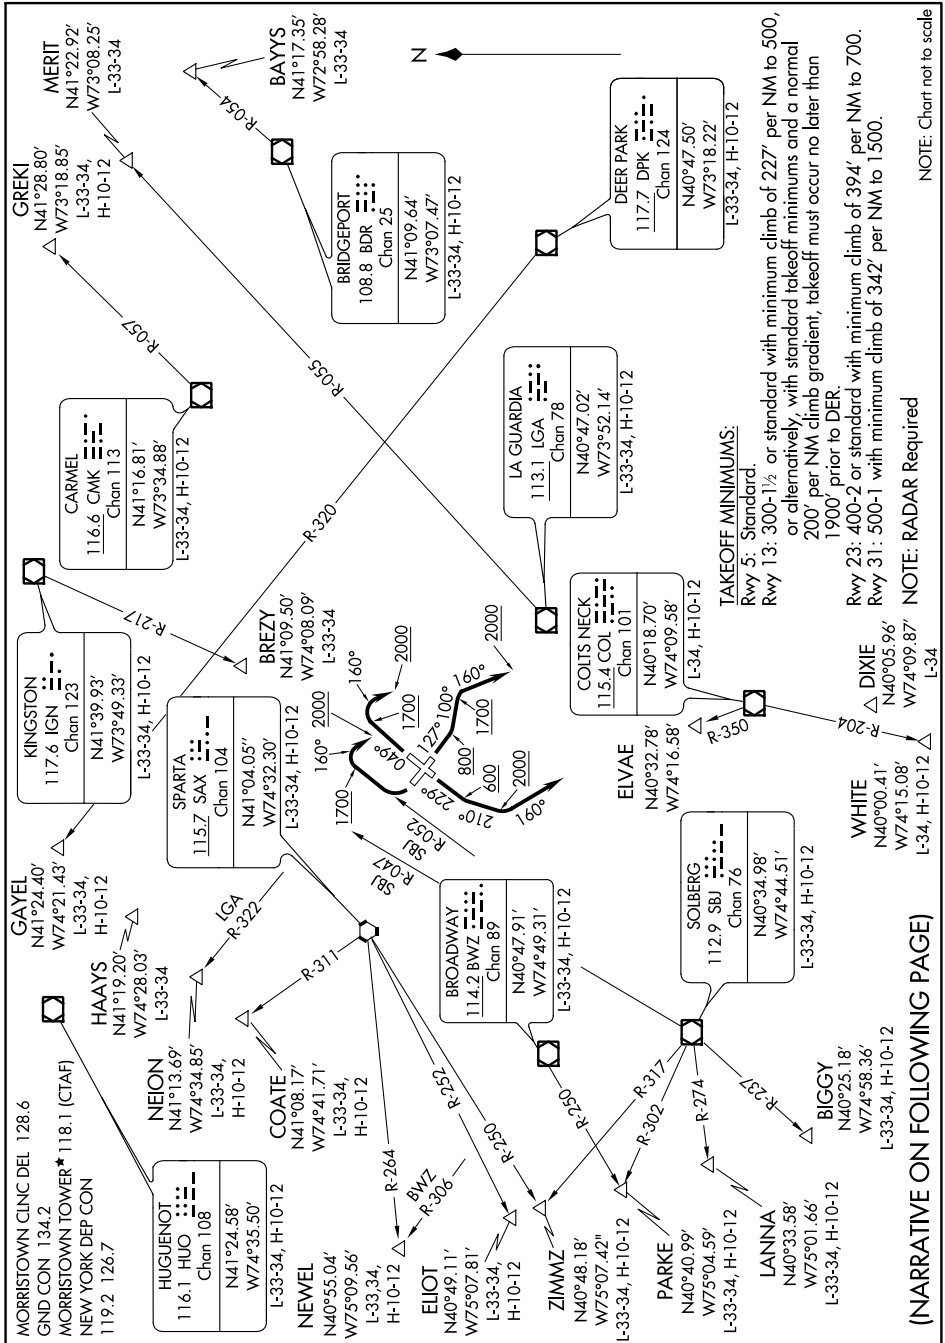

MORRISTOWN SIX DEPARTURE

MORRISTOWN MUNI(MMU)
MORRISTOWN, NEW JERSEY

NE-2, 12 OCT 2017 TO 09 NOV 2017

NOTE: Chart not to scale

NE-2, 12 OCT 2017 TO 09 NOV 2017

MORRISTOWN SIX DEPARTURE

MORRISTOWN, NEW JERSEY
MORRISTOWN MUNI(MMU)

(NARRATIVE ON FOLLOWING PAGE)