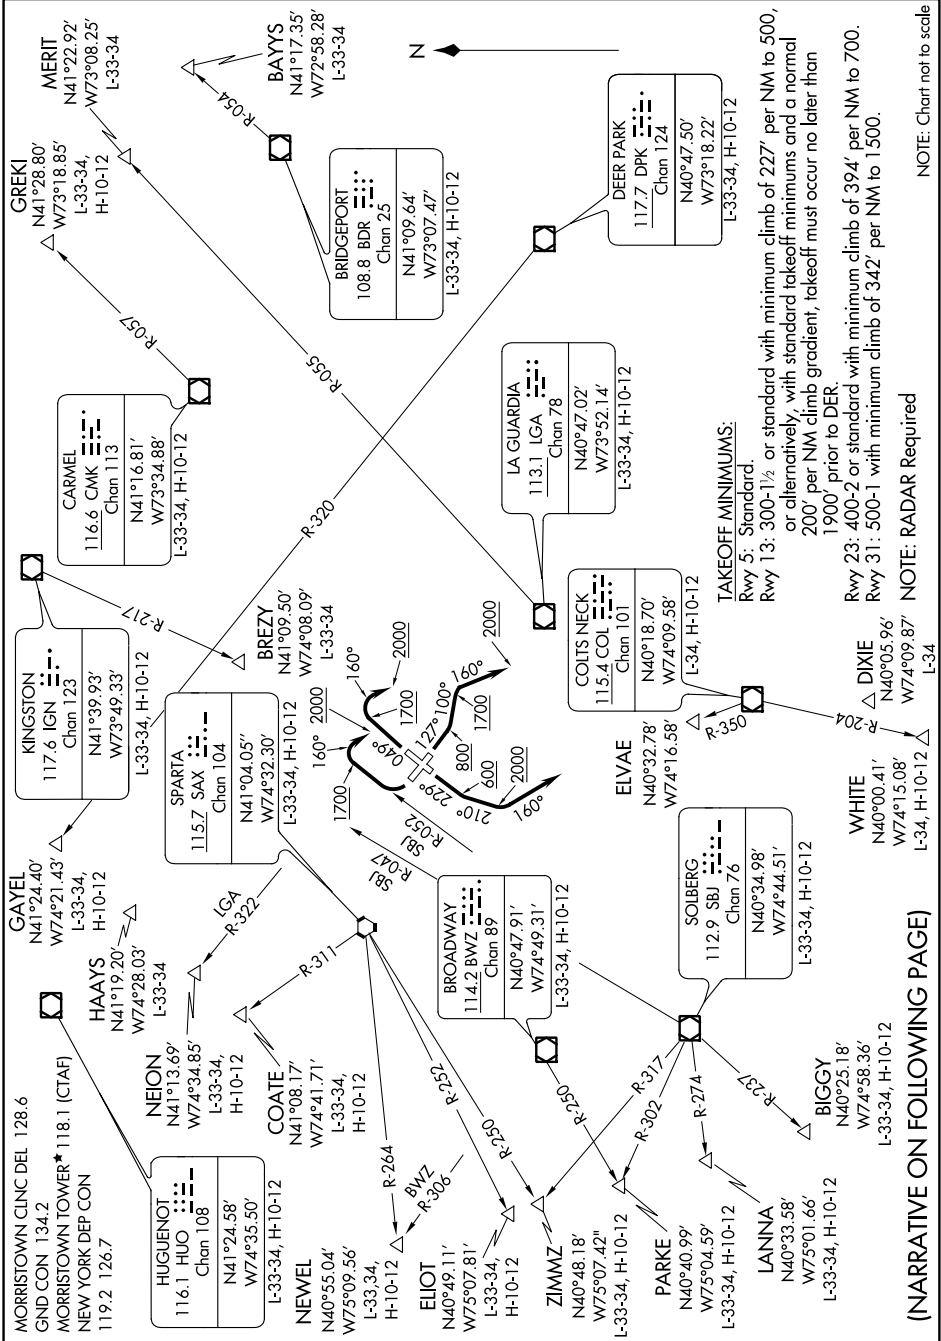

# MORRISTOWN SIX DEPARTURE

MORRISTOWN MUNI(MMU)  
MORRISTOWN, NEW JERSEY

NE-2: 11 OCT 2018 to 08 NOV 2018

NOTE: Chart not to scale

NOTE: RADAR Required

NOTE: RADAR Required

NOTE: RADAR Required

NOTE: RADAR Required

NE-2: 11 OCT 2018 to 08 NOV 2018

# MORRISTOWN SIX DEPARTURE

MORRISTOWN, NEW JERSEY  
MORRISTOWN MUNI(MMU)

(NARRATIVE ON FOLLOWING PAGE)