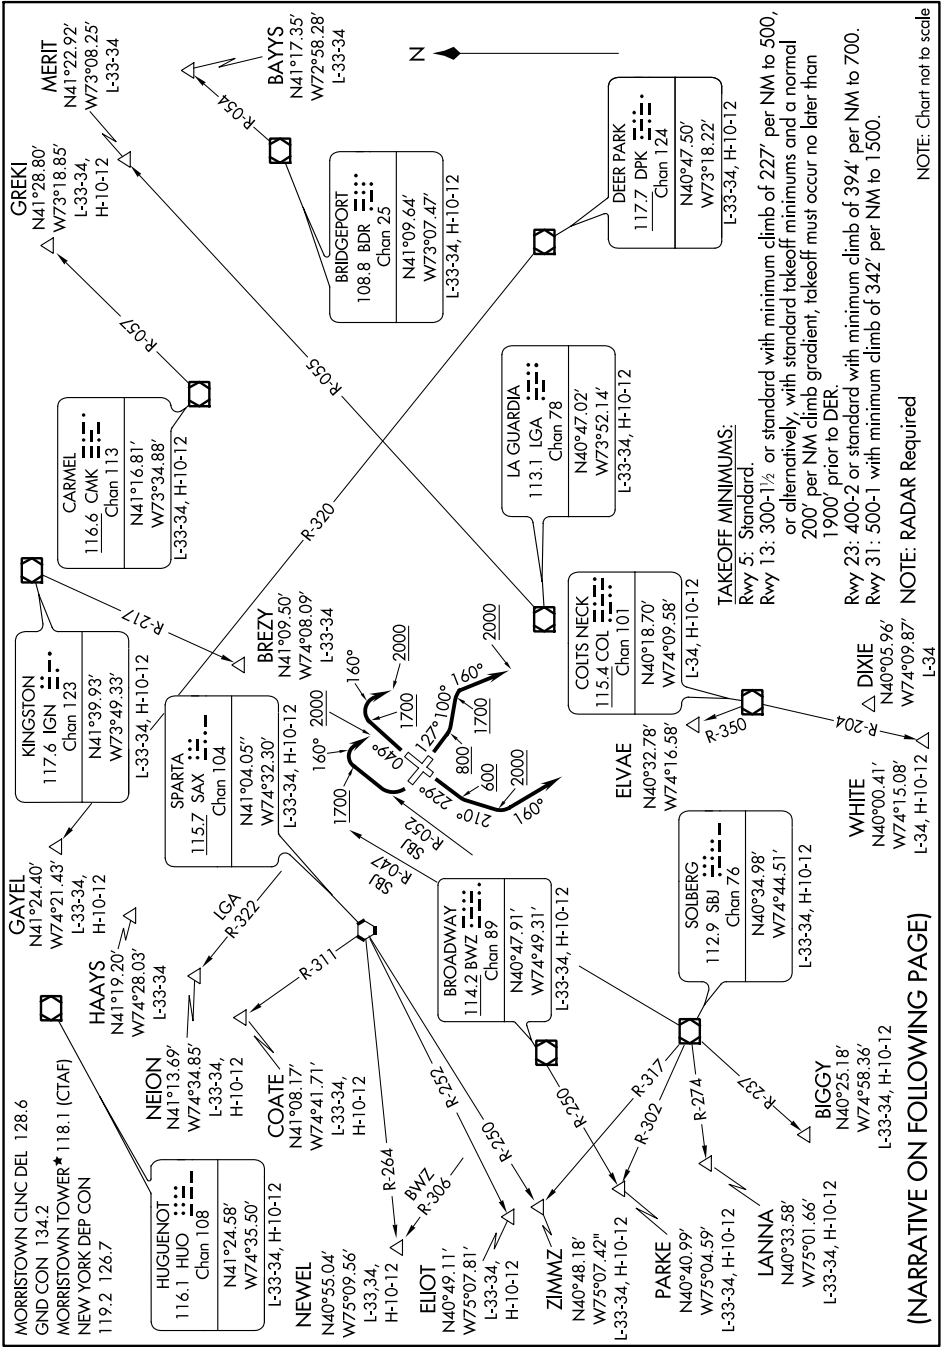

MORRISTOWN SIX DEPARTURE

MORRISTOWN MUNI(MMU)
MORRISTOWN, NEW JERSEY

NE-2, 22 JUN 2017 to 20 JUL 2017

NOTE: Chart not to scale

NE-2, 22 JUN 2017 to 20 JUL 2017

MORRISTOWN SIX DEPARTURE

MORRISTOWN, NEW JERSEY
MORRISTOWN MUNI(MMU)

(NARRATIVE ON FOLLOWING PAGE)