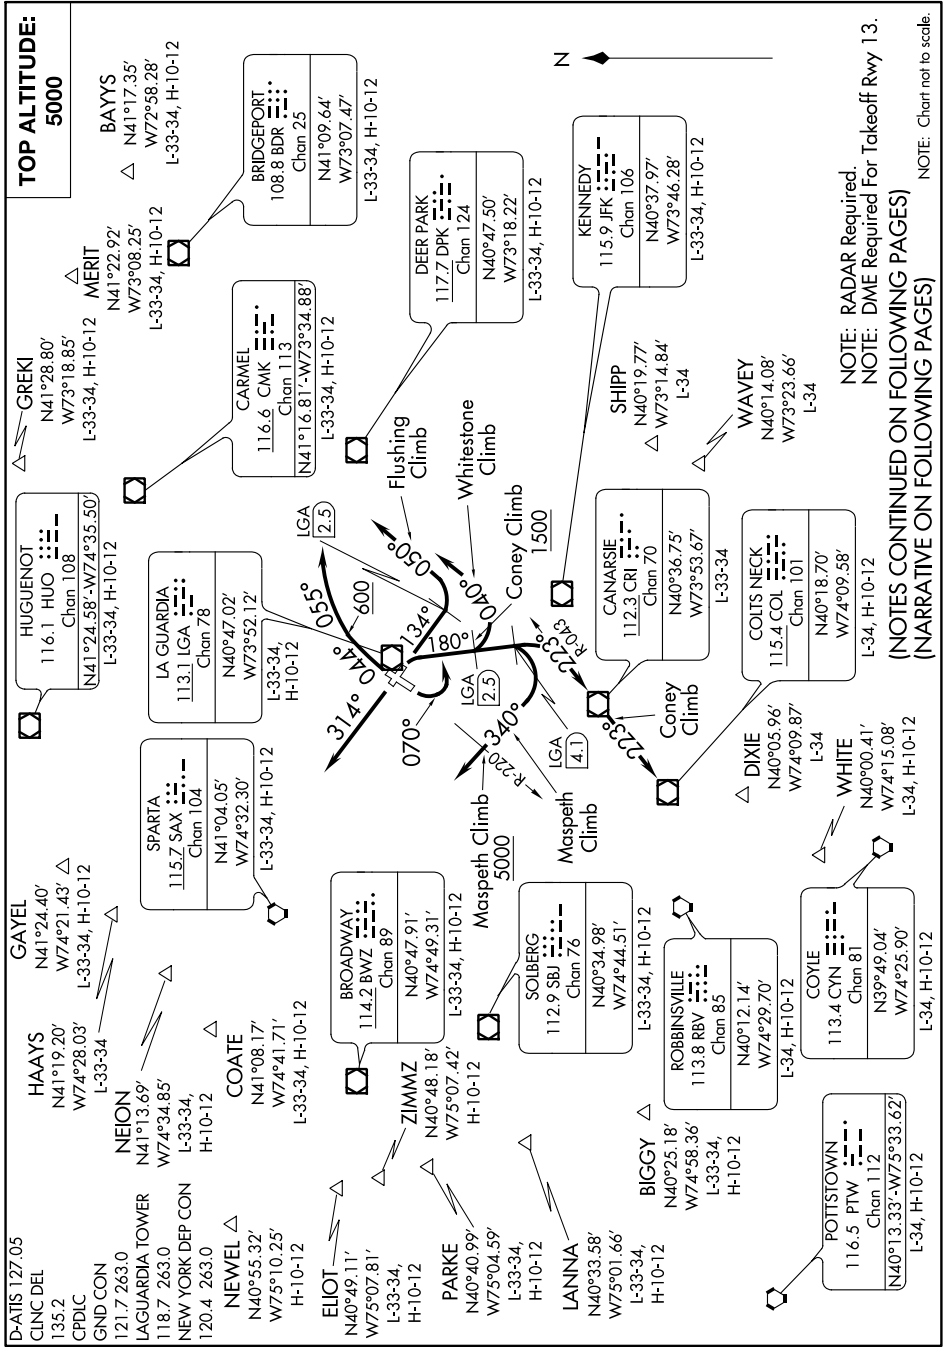

# LA GUARDIA FIVE DEPARTURE

NE-2, 21 JUN 2018 to 19 JUL 2018

# LA GUARDIA FIVE DEPARTURE

NE-2, 21 JUN 2018 to 19 JUL 2018

NOTE: RADAR Required.  
NOTE: DME Required For Takeoff Rwy 13.  
(NOTES CONTINUED ON FOLLOWING PAGES)  
(NARRATIVE ON FOLLOWING PAGES)

NOTE: Chart not to scale.