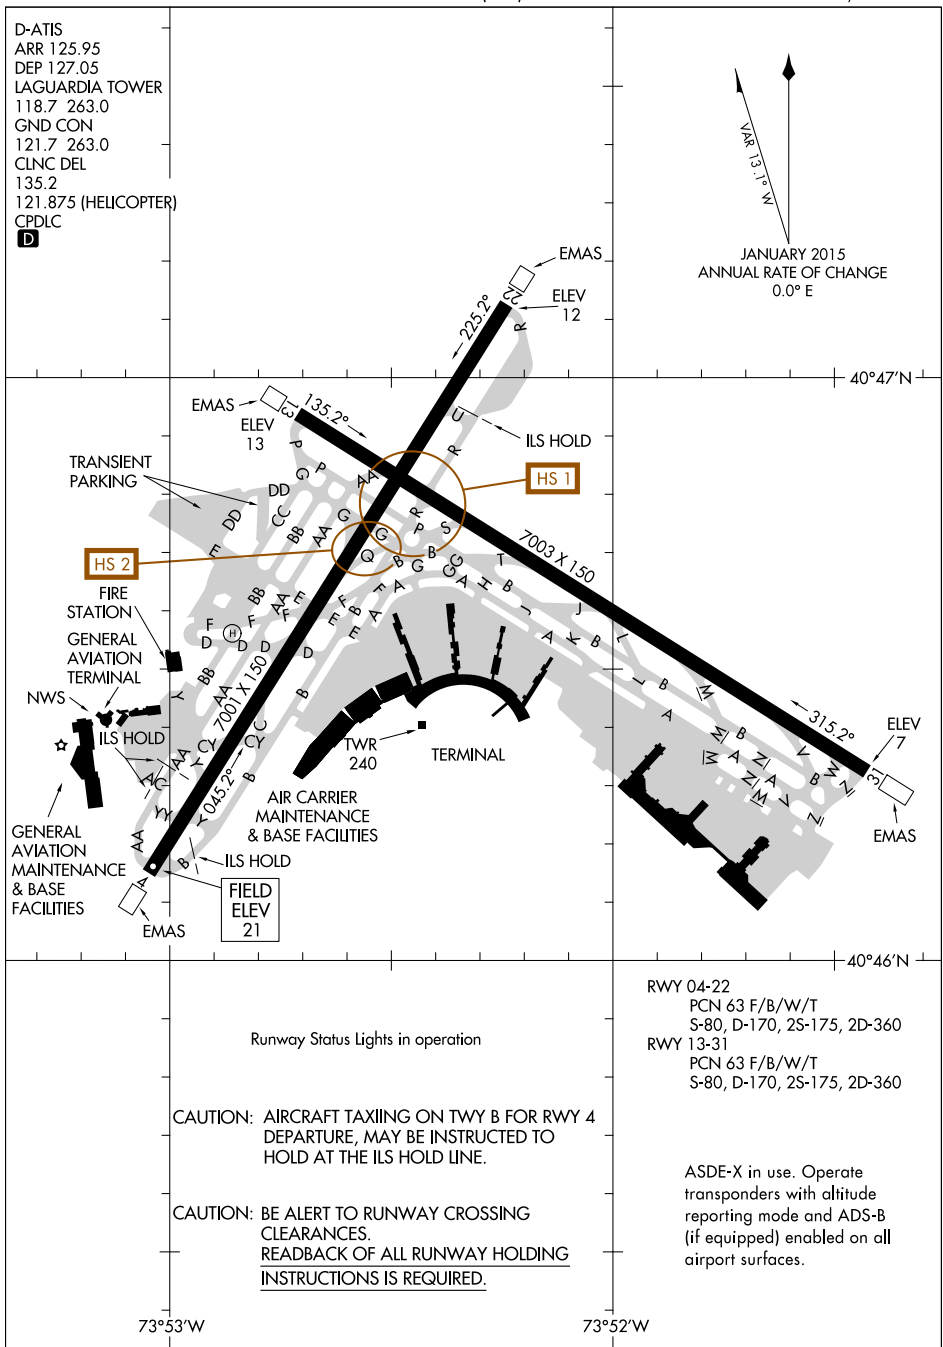

17117
AIRPORT DIAGRAM

AL-289 (FAA)

LAGUARDIA (LGA)
 NEW YORK, NEW YORK

17117
AIRPORT DIAGRAM

NEW YORK, NEW YORK
LAGUARDIA (LGA)

NE-2. 08 NOV 2018 to 06 DEC 2018

NE-2. 08 NOV 2018 to 06 DEC 2018