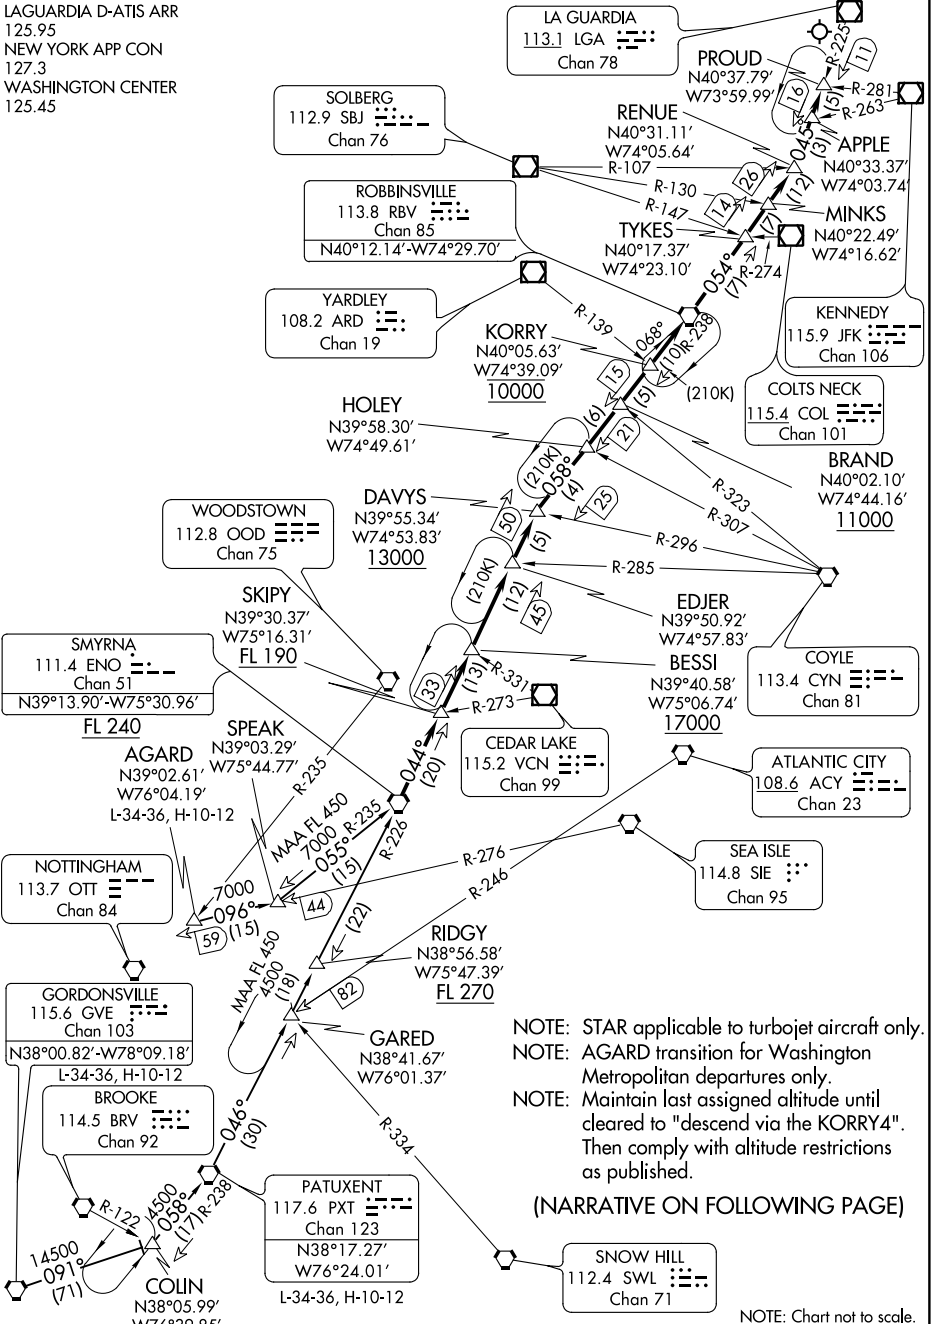

# KORRY FOUR ARRIVAL

LAGUARDIA D-ATIS ARR  
125.95  
NEW YORK APP CON  
127.3  
WASHINGTON CENTER  
125.45

NE-2, 08 NOV 2018 to 06 DEC 2018

NE-2, 08 NOV 2018 to 06 DEC 2018

NOTE: STAR applicable to turbojet aircraft only.  
 NOTE: AGARD transition for Washington Metropolitan departures only.  
 NOTE: Maintain last assigned altitude until cleared to "descend via the KORRY4". Then comply with altitude restrictions as published.

(NARRATIVE ON FOLLOWING PAGE)

NOTE: Chart not to scale.

# KORRY FOUR ARRIVAL (ENO.KORRY4) 120CT17