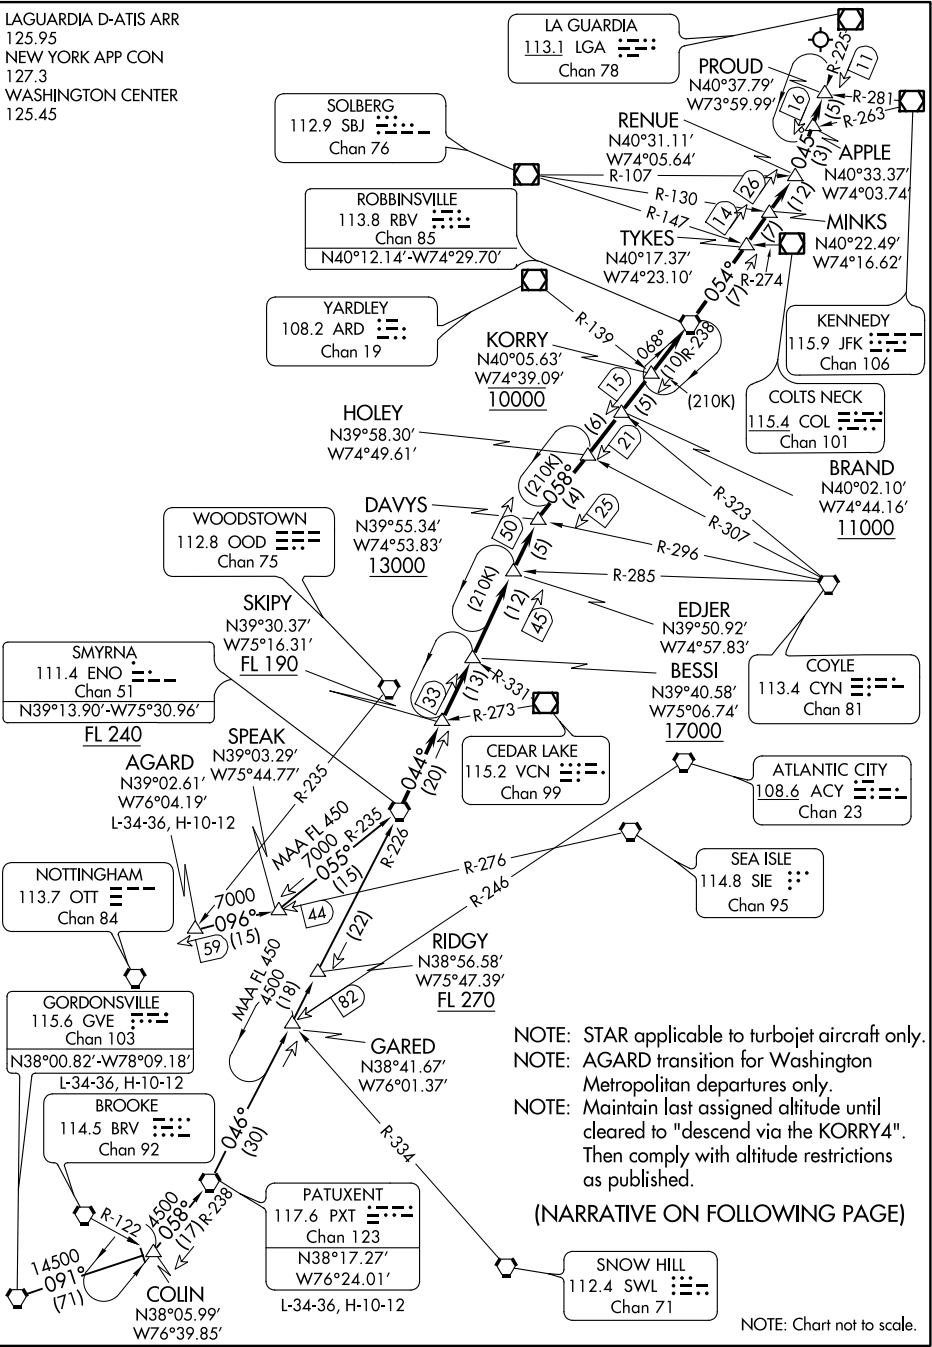

# KORRY FOUR ARRIVAL

LAGUARDIA D-ATIS ARR  
125.95  
NEW YORK APP CON  
127.3  
WASHINGTON CENTER  
125.45

NE-2. 01 MAR 2018 to 29 MAR 2018

NE-2. 01 MAR 2018 to 29 MAR 2018

NOTE: STAR applicable to turbojet aircraft only.  
 NOTE: AGARD transition for Washington Metropolitan departures only.  
 NOTE: Maintain last assigned altitude until cleared to "descend via the KORRY4". Then comply with altitude restrictions as published.

(NARRATIVE ON FOLLOWING PAGE)

NOTE: Chart not to scale.

# KORRY FOUR ARRIVAL (ENO.KORRY4) 120CT17