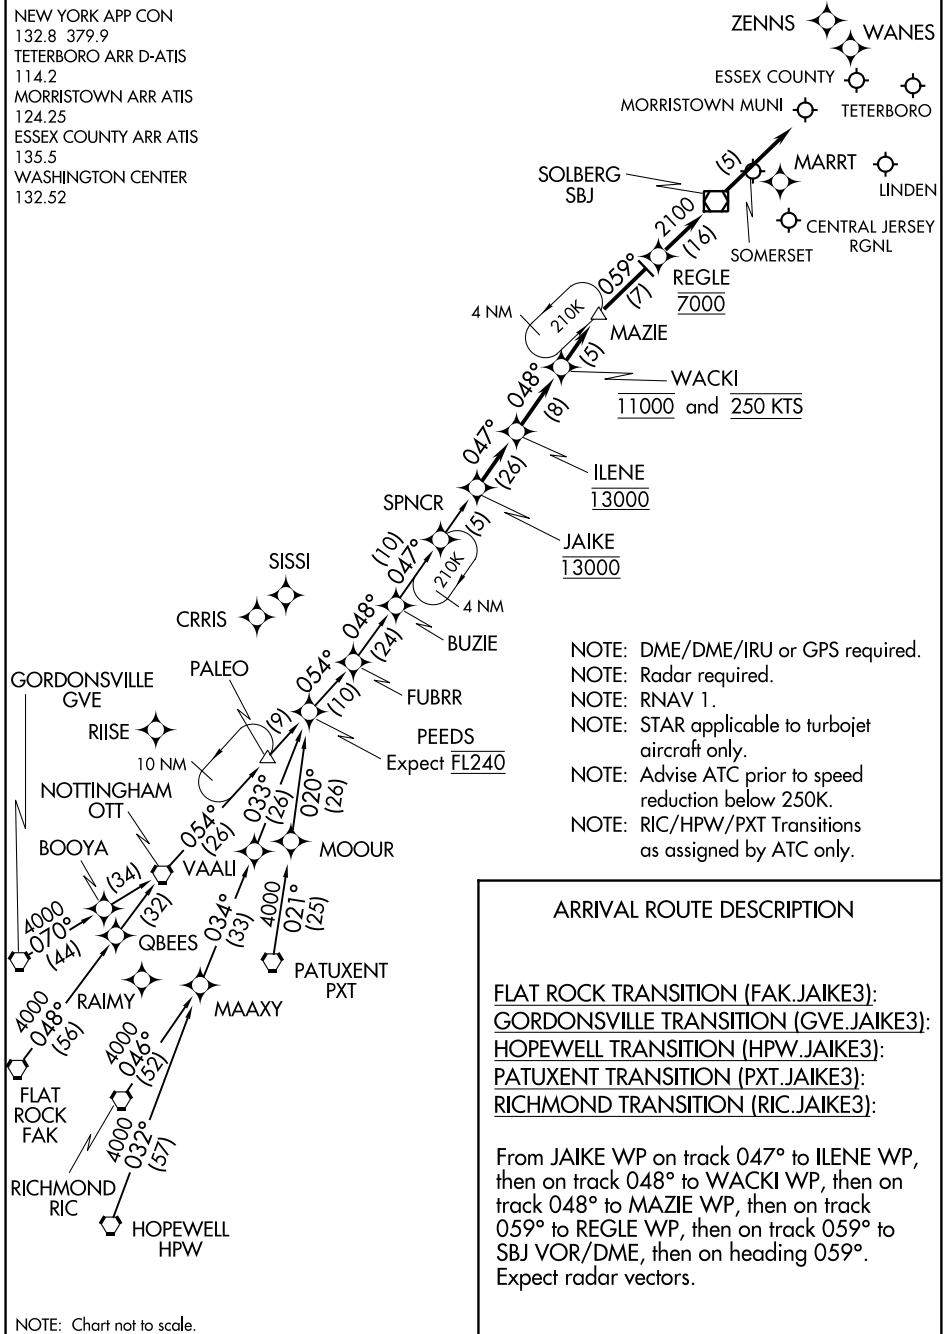

# JAIKE THREE ARRIVAL (RNAV)

TETERBORO, NEW JERSEY

NEW YORK APP CON  
 132.8 379.9  
 TETERBORO ARR D-ATIS  
 114.2  
 MORRISTOWN ARR ATIS  
 124.25  
 ESSEX COUNTY ARR ATIS  
 135.5  
 WASHINGTON CENTER  
 132.52

NE-2, 22 JUN 2017 to 20 JUL 2017

NE-2, 22 JUN 2017 to 20 JUL 2017

# JAIKE THREE ARRIVAL (RNAV)

TETERBORO, NEW JERSEY