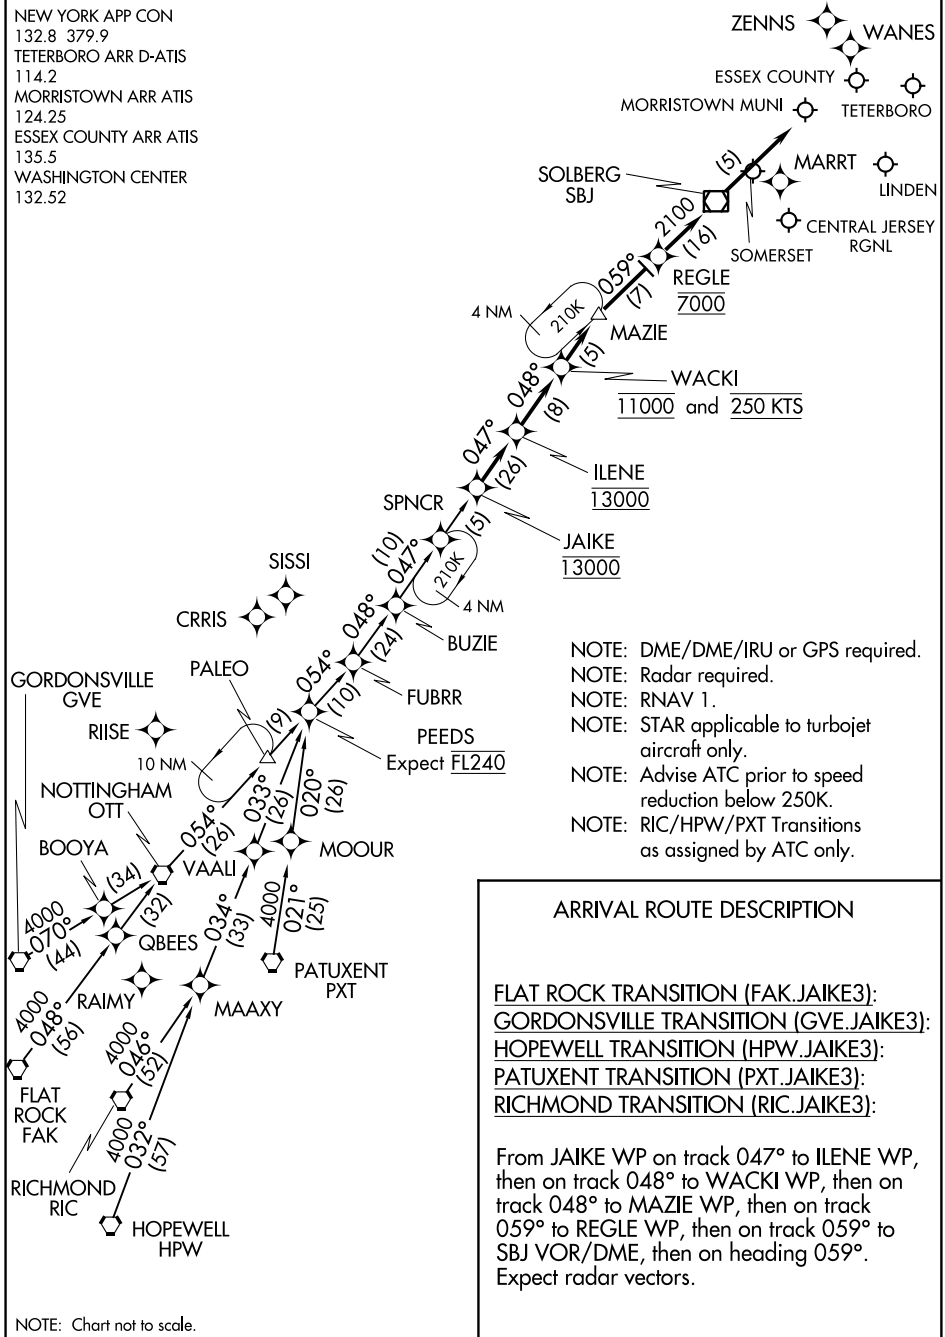

# JAIKE THREE ARRIVAL (RNAV)

TETERBORO, NEW JERSEY

NEW YORK APP CON  
 132.8 379.9  
 TETERBORO ARR D-ATIS  
 114.2  
 MORRISTOWN ARR ATIS  
 124.25  
 ESSEX COUNTY ARR ATIS  
 135.5  
 WASHINGTON CENTER  
 132.52

NE-2, 26 APR 2018 to 24 MAY 2018

NE-2, 26 APR 2018 to 24 MAY 2018

NOTE: Chart not to scale.

# JAIKE THREE ARRIVAL (RNAV)

TETERBORO, NEW JERSEY