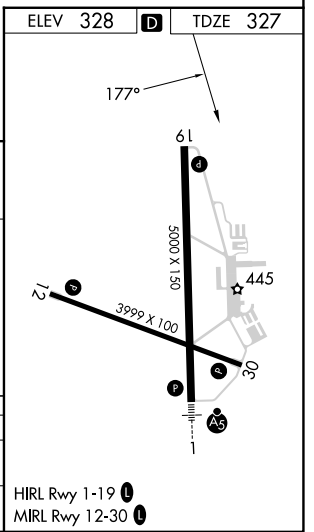

APP CRS	Rwy Idg	5000
177°	TDZE	327
	Apt Elev	328

RNAV (GPS) RWY 19

FLOYD BENNETT MEML (GFL)

RNP APCH.

⚠ Circling NA for Cat D NW of Rwy 12 and 19. Rwy 19 helicopter visibility reduction below ¾ SM NA. Circling Rwy 12, 30 NA at night.
⚠ -19°C

MISSED APPROACH: Climb to 3000 direct ISKUQ and on track 195° to EKAKE and hold.

ASOS 119.925	ALBANY APP CON 132.825 307.2	UNICOM 123.0 (CTAF) 0
------------------------	--	---------------------------------

CATEGORY	A	B	C	D
LNVA MDA	880-1	553 (600-1)	880-1½ 553 (600-1½)	880-1¼ 553 (600-1¼)
C CIRCLING	880-1	552 (600-1)	940-1¾ 612 (700-1¾)	1420-3 1092 (1100-3)

NE-2, 15 MAY 2025 to 12 JUN 2025

NE-2, 15 MAY 2025 to 12 JUN 2025