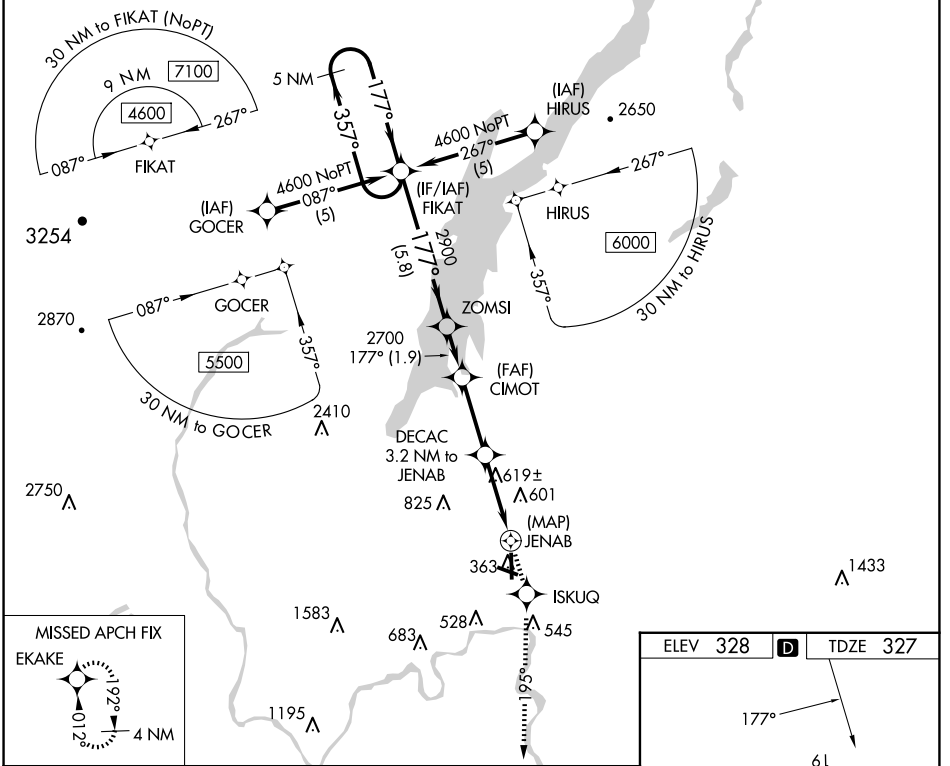

APP CRS	Rwy Idg	5000
177°	TDZE	327
	Apt Elev	328

RNAV (GPS) RWY 19

FLOYD BENNETT MEML (GFL)

RNP APCH.

⚠ Circling NA for Cat D NW of Rwy 12 and 19. Rwy 19 helicopter visibility reduction below ¾ SM NA. Circling Rwy 12, 30 NA at night.
⚠ -19°C

MISSED APPROACH: Climb to 3000 direct ISKUQ and on track 195° to EKAKE and hold.

ASOS 119.925	ALBANY APP CON 132.825 307.2	UNICOM 123.0 (CTAF) 0
------------------------	--	---------------------------------

CATEGORY	A	B	C	D
LNVA MDA	880-1	553 (600-1)	880-1½ 553 (600-1½)	880-1¼ 553 (600-1¼)
C CIRCLING	880-1	552 (600-1)	940-1¾ 612 (700-1¾)	1420-3 1092 (1100-3)

NE-2, 15 MAY 2025 to 12 JUN 2025

NE-2, 15 MAY 2025 to 12 JUN 2025