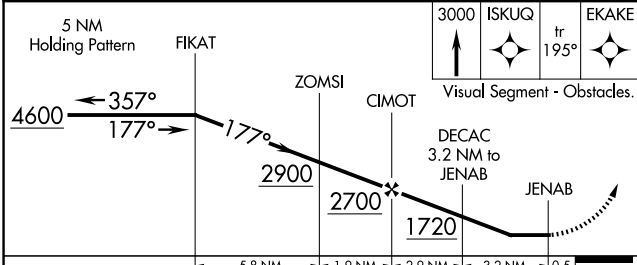

APP CRS	Rwy Idg	5000
177°	TDZE	327
	Apt Elev	328

RNAV (GPS) RWY 19

FLOYD BENNETT MEML (GFL)

RNP APCH.

⚠ Circling NA for Cat D NW of Rwy 12 and 19. Rwy 19 helicopter visibility reduction below ¾ SM NA. Circling Rwy 12, 30 NA at night.
⚠ -19°C

MISSED APPROACH: Climb to 3000 direct ISKUQ and on track 195° to EKAKE and hold.

ASOS 119.925	ALBANY APP CON 132.825 307.2	UNICOM 123.0 (CTAF) 0
------------------------	--	---------------------------------

CATEGORY	A	B	C	D
LNVA MDA	880-1	553 (600-1)	880-1½ 553 (600-1½)	880-1¼ 553 (600-1¼)
C CIRCLING	880-1	552 (600-1)	940-1¾ 612 (700-1¾)	1420-3 1092 (1100-3)

NE-2, 15 MAY 2025 to 12 JUN 2025

NE-2, 15 MAY 2025 to 12 JUN 2025