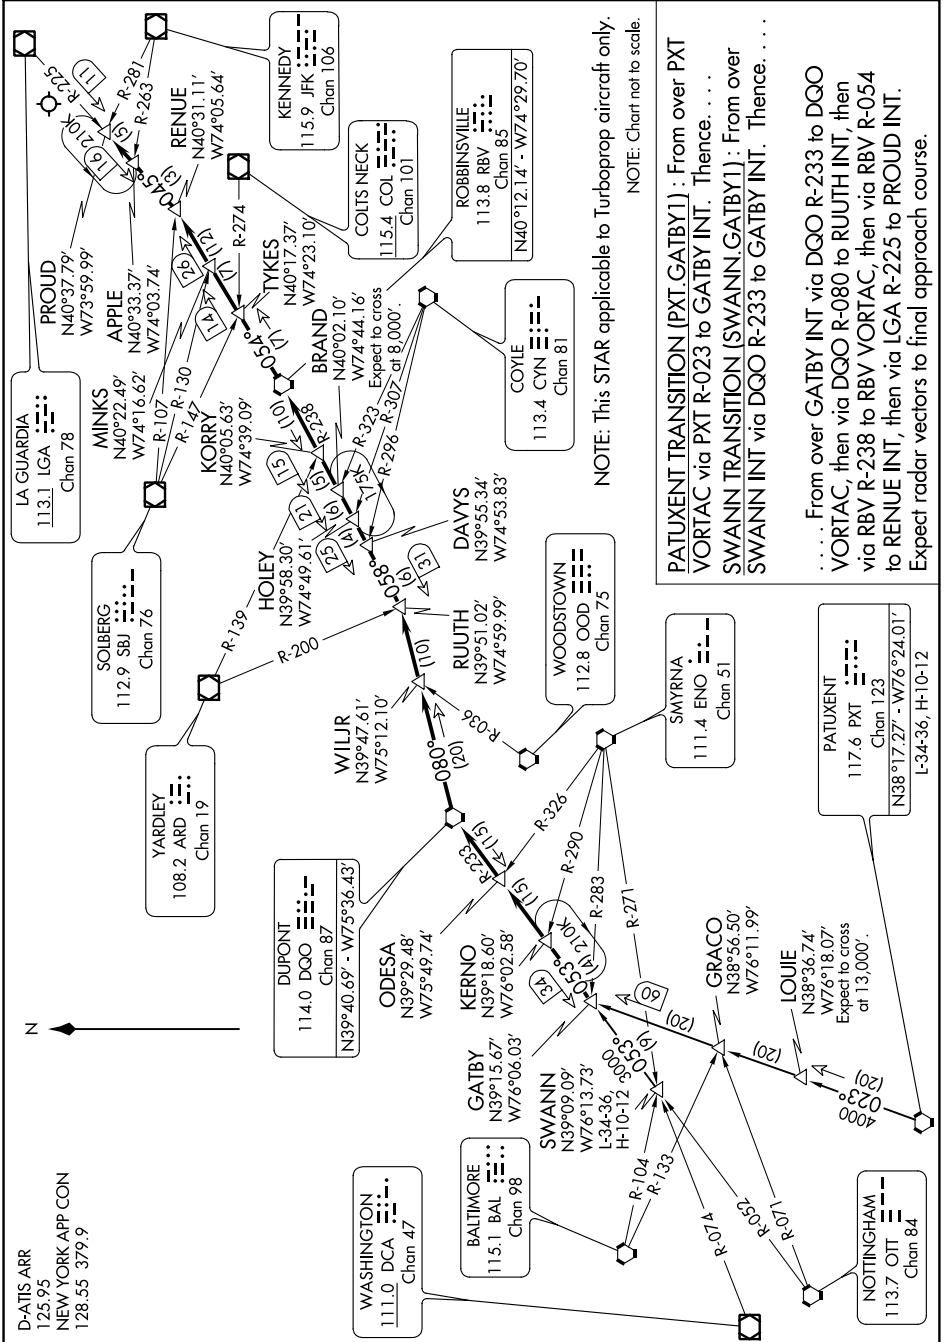

GATBY ONE ARRIVAL

NE-2, 08 NOV 2018 to 06 DEC 2018

GATBY ONE ARRIVAL

NE-2, 08 NOV 2018 to 06 DEC 2018