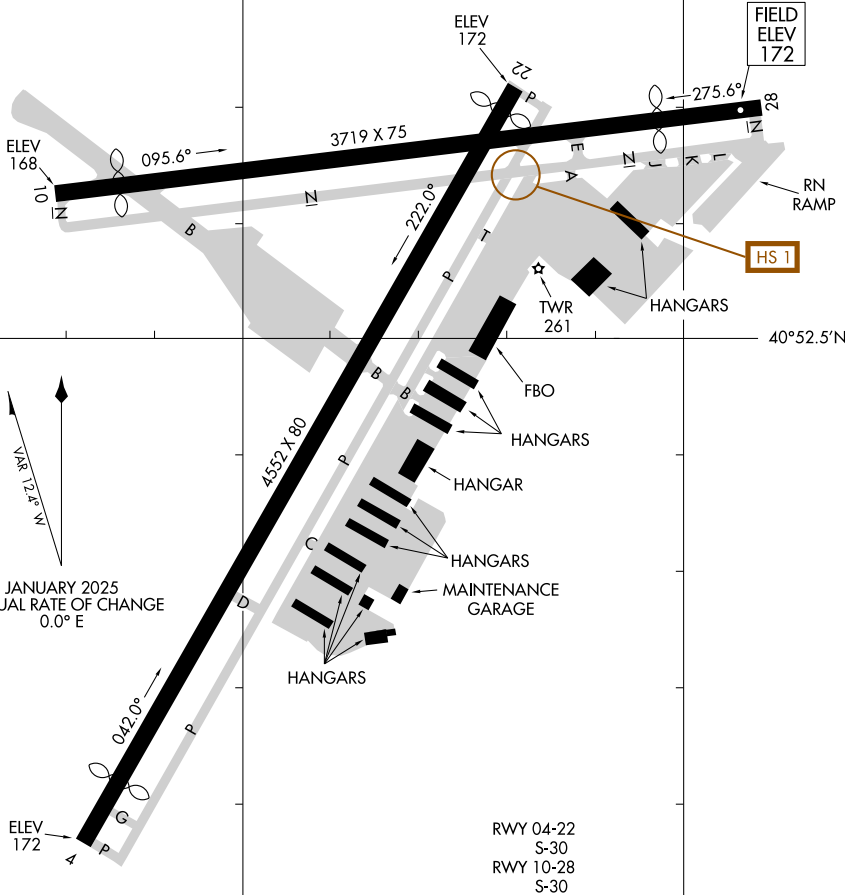

# AIRPORT DIAGRAM

AL-5275 (FAA)

ESSEX COUNTY (CDW)  
CALDWELL, NEW JERSEY

ATIS  
 135.5  
 CALDWELL TOWER ★  
 119.8  
 GND CON  
 121.9  
 CLNC DEL  
 121.1  
**D**

NE-2, 15 MAY 2025 to 12 JUN 2025

NE-2, 15 MAY 2025 to 12 JUN 2025

CAUTION: BE ALERT TO RUNWAY CROSSING CLEARANCES.  
 READBACK OF ALL RUNWAY HOLDING INSTRUCTIONS IS REQUIRED.

74°17.0'W

74°16.5'W

# AIRPORT DIAGRAM

25107

CALDWELL, NEW JERSEY  
ESSEX COUNTY (CDW)