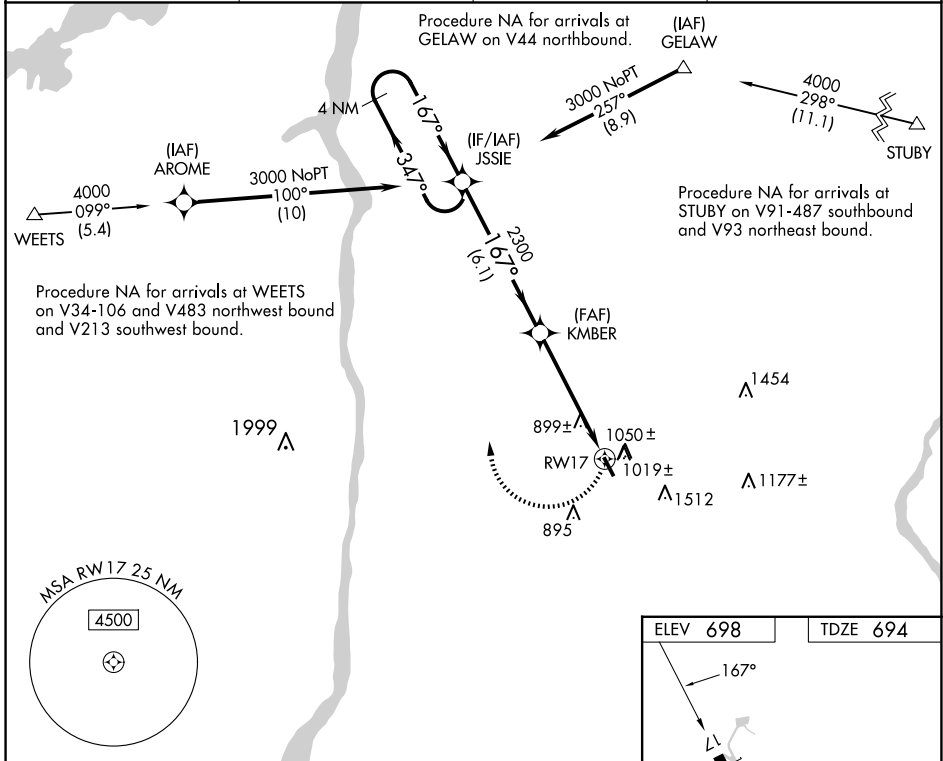

WAAS CH 78008 W17A	APP CRS 167°	Rwy Idg TDZE 694 Apt Elev 698	3828 694 698
--	------------------------	---	---

RNAV (GPS) RWY 17

SKY ACRES (44N)

RNP APCH.	MISSED APPROACH: Climbing right turn to 3000 direct JSSIE and hold.
<p>▼</p> <p>▲ NA Use Newburgh altimeter setting; when not received, procedure NA. Rwy 17 helicopter visibility reduction below 3/4 SM NA.</p> <p>☒ -23°C</p>	

SWF ASOS 124,575	POU ASOS 126.75	NEW YORK APP CON 132.75 363.1	UNICOM 122.8 (CTAF) 0
----------------------------	---------------------------	---	---------------------------------

CATEGORY	A	B	C	D
LP MDA	1240-1	546 (600-1)		NA
LNAV MDA	1360-1	666 (700-1)		NA

NE-2, 15 MAY 2025 to 12 JUN 2025

NE-2, 15 MAY 2025 to 12 JUN 2025