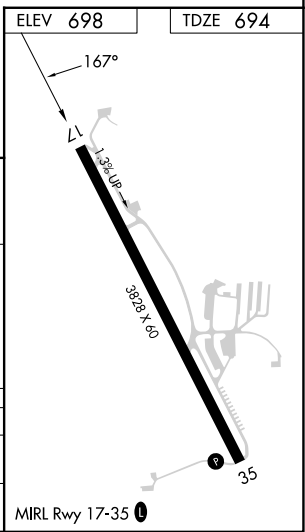

WAAS CH 78008 W17A	APP CRS 167°	Rwy Idg TDZE 694 Apt Elev 698	3828 694 698

RNAV (GPS) RWY 17

SKY ACRES (44N)

RNP APCH.	MISSED APPROACH: Climbing right turn to 3000 direct JSSIE and hold.
▼ ▲ NA Use Newburgh altimeter setting; when not received, procedure NA. Rwy 17 helicopter visibility reduction below 3/4 SM NA. ☒ -23°C	

SWF ASOS 124,575	POU ASOS 126.75	NEW YORK APP CON 132.75 363.1	UNICOM 122.8 (CTAF) 0

CATEGORY	A	B	C	D
LP MDA	1240-1	546 (600-1)		NA
LNAV MDA	1360-1	666 (700-1)		NA

NE-2, 15 MAY 2025 to 12 JUN 2025

NE-2, 15 MAY 2025 to 12 JUN 2025