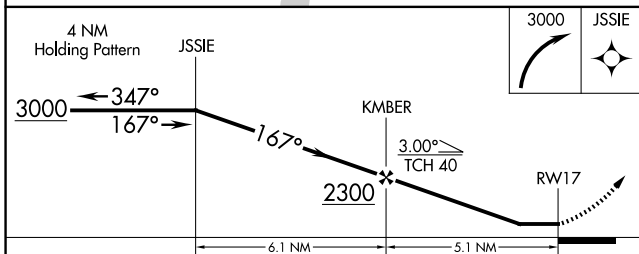

WAAS CH 78008 W17A	APP CRS 167°	Rwy Idg TDZE 694 Apt Elev 698	3828 694 698
--	------------------------	---	---

RNAV (GPS) RWY 17

SKY ACRES (44N)

RNP APCH.	MISSED APPROACH: Climbing right turn to 3000 direct JSSIE and hold.
<p>▼</p> <p>▲ NA Use Newburgh altimeter setting; when not received, procedure NA. Rwy 17 helicopter visibility reduction below 3/4 SM NA.</p> <p>☒ -23°C</p>	

SWF ASOS 124,575	POU ASOS 126.75	NEW YORK APP CON 132.75 363.1	UNICOM 122.8 (CTAF) 0
----------------------------	---------------------------	---	---------------------------------

CATEGORY	A	B	C	D
LP MDA	1240-1	546 (600-1)		NA
LNAV MDA	1360-1	666 (700-1)		NA