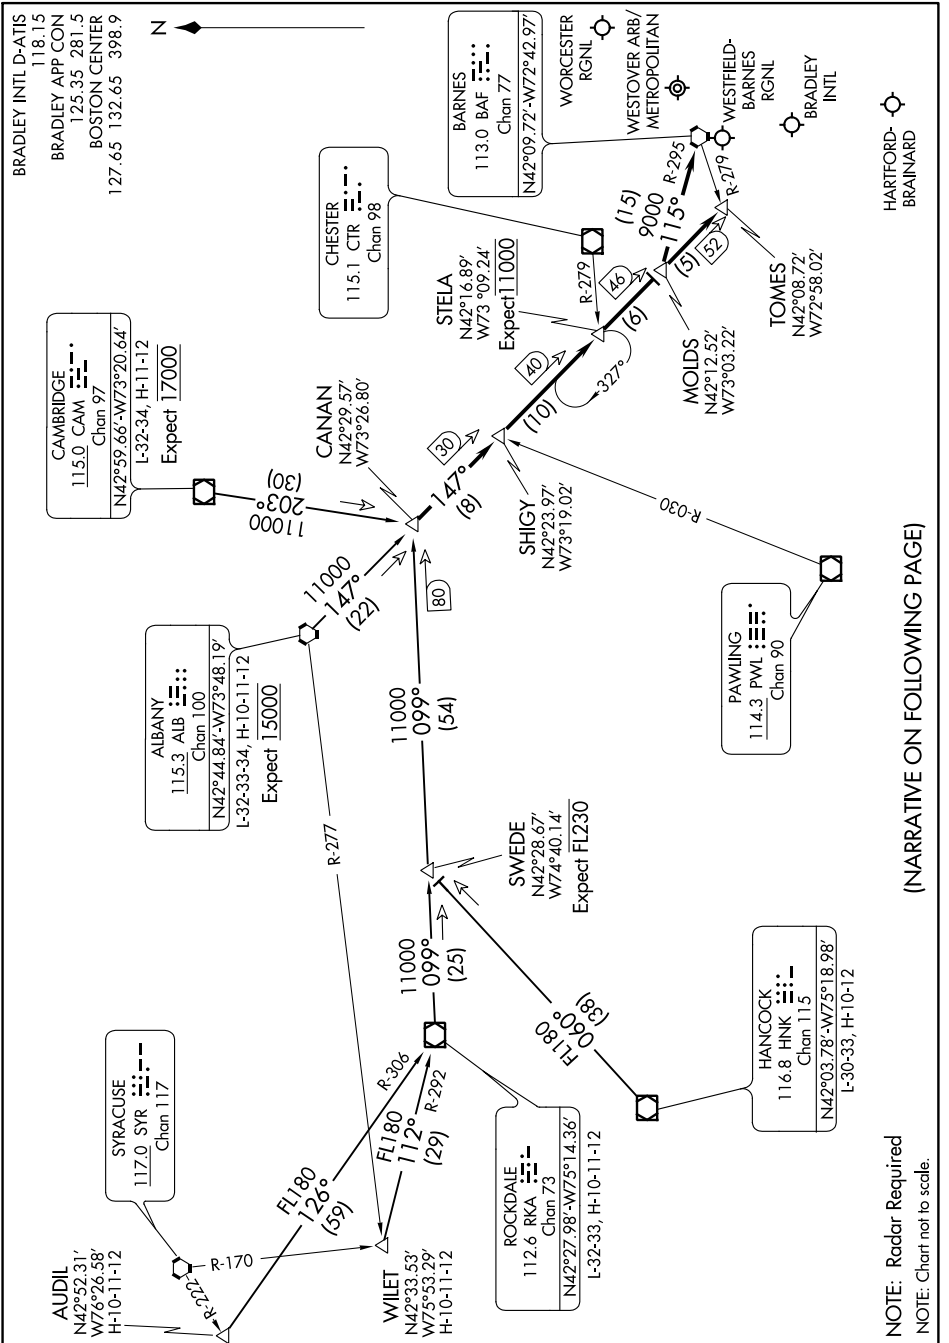

STELA ONE ARRIVAL

WINDSOR LOCKS, CONNECTICUT

NE-1, 24 MAY 2018 to 21 JUN 2018

(NARRATIVE ON FOLLOWING PAGE)

NE-1, 24 MAY 2018 to 21 JUN 2018

STELA ONE ARRIVAL

(STELA.STELA1) 31MAY12

WINDSOR LOCKS, CONNECTICUT

NOTE: Radar Required
NOTE: Chart not to scale.