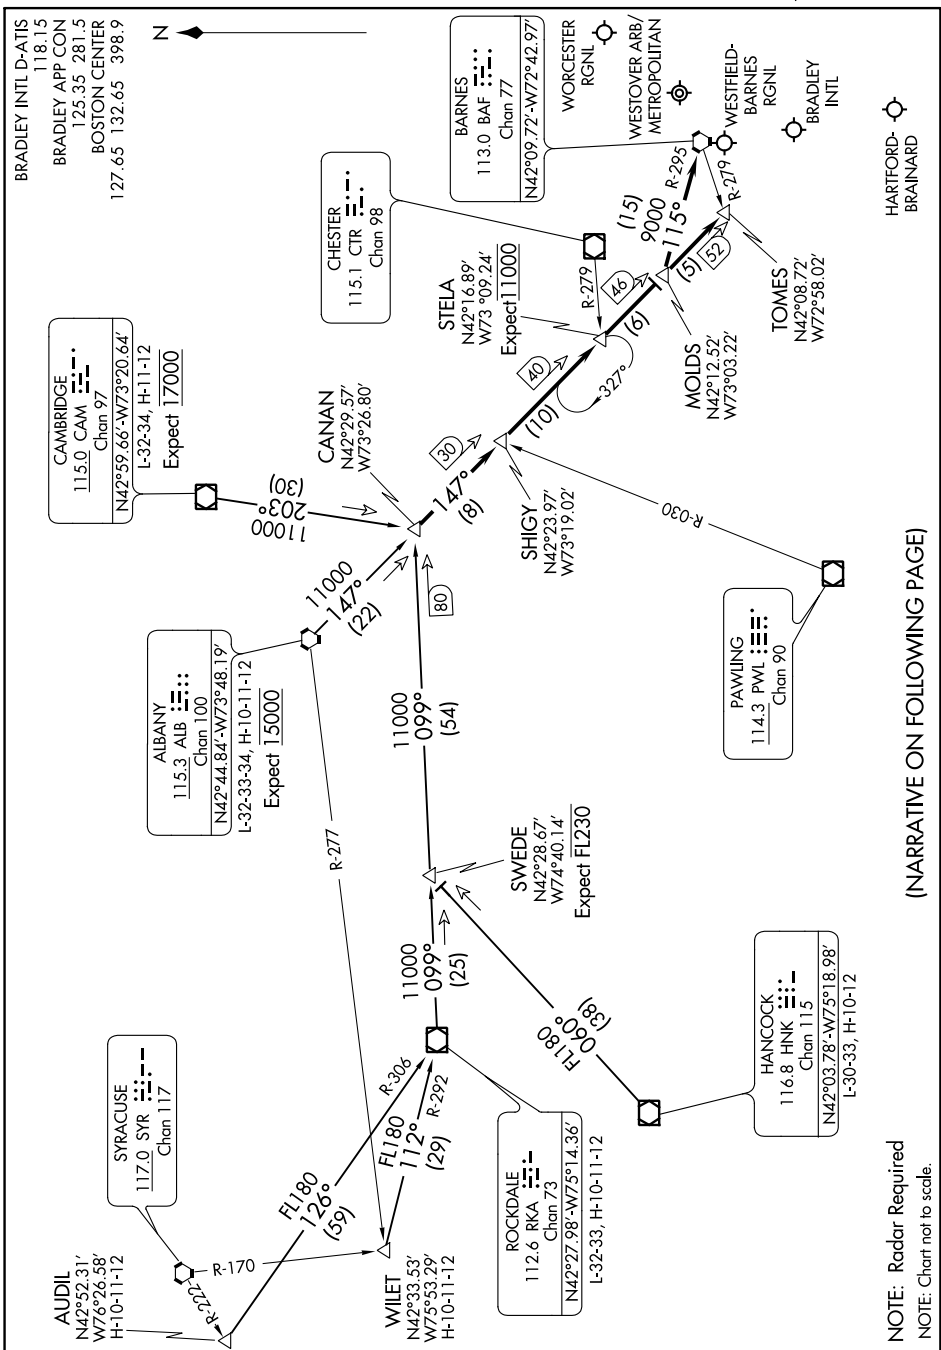

STELA ONE ARRIVAL

WINDSOR LOCKS, CONNECTICUT

NE-1, 11 OCT 2018 to 08 NOV 2018

NOTE: Radar Required
NOTE: Chart not to scale.

(NARRATIVE ON FOLLOWING PAGE)

NE-1, 11 OCT 2018 to 08 NOV 2018

STELA ONE ARRIVAL

(STELA.STELA1) 31MAY12

WINDSOR LOCKS, CONNECTICUT