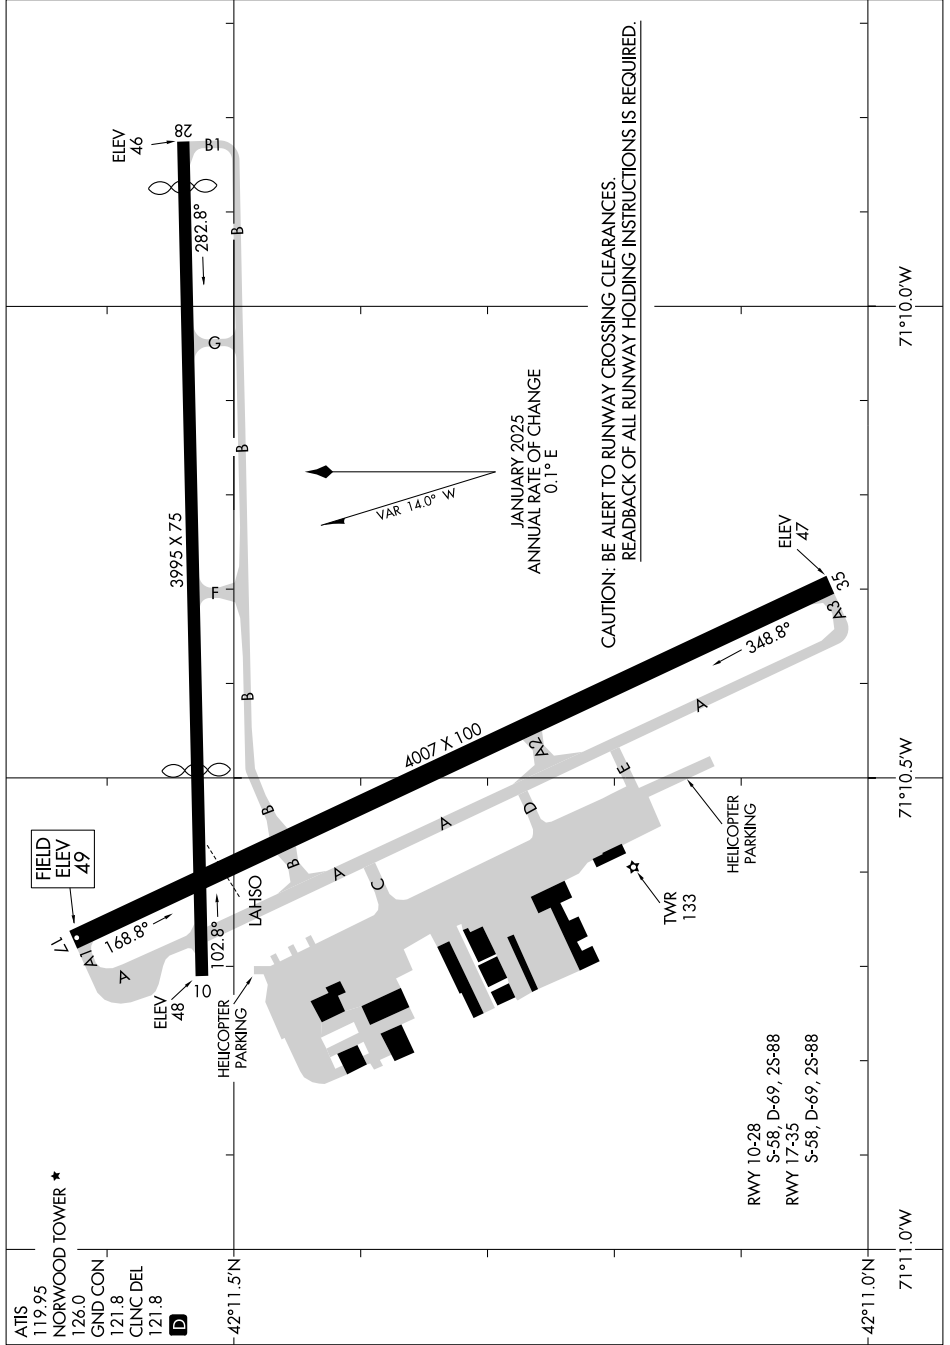

# AIRPORT DIAGRAM

AL-725 (FAA)

NORWOOD MEML (OWD)  
NORWOOD, MASSACHUSETTS

NE-1, 15 MAY 2025 to 12 JUN 2025

NE-1, 15 MAY 2025 to 12 JUN 2025

# AIRPORT DIAGRAM

NORWOOD, MASSACHUSETTS  
NORWOOD MEML (OWD)