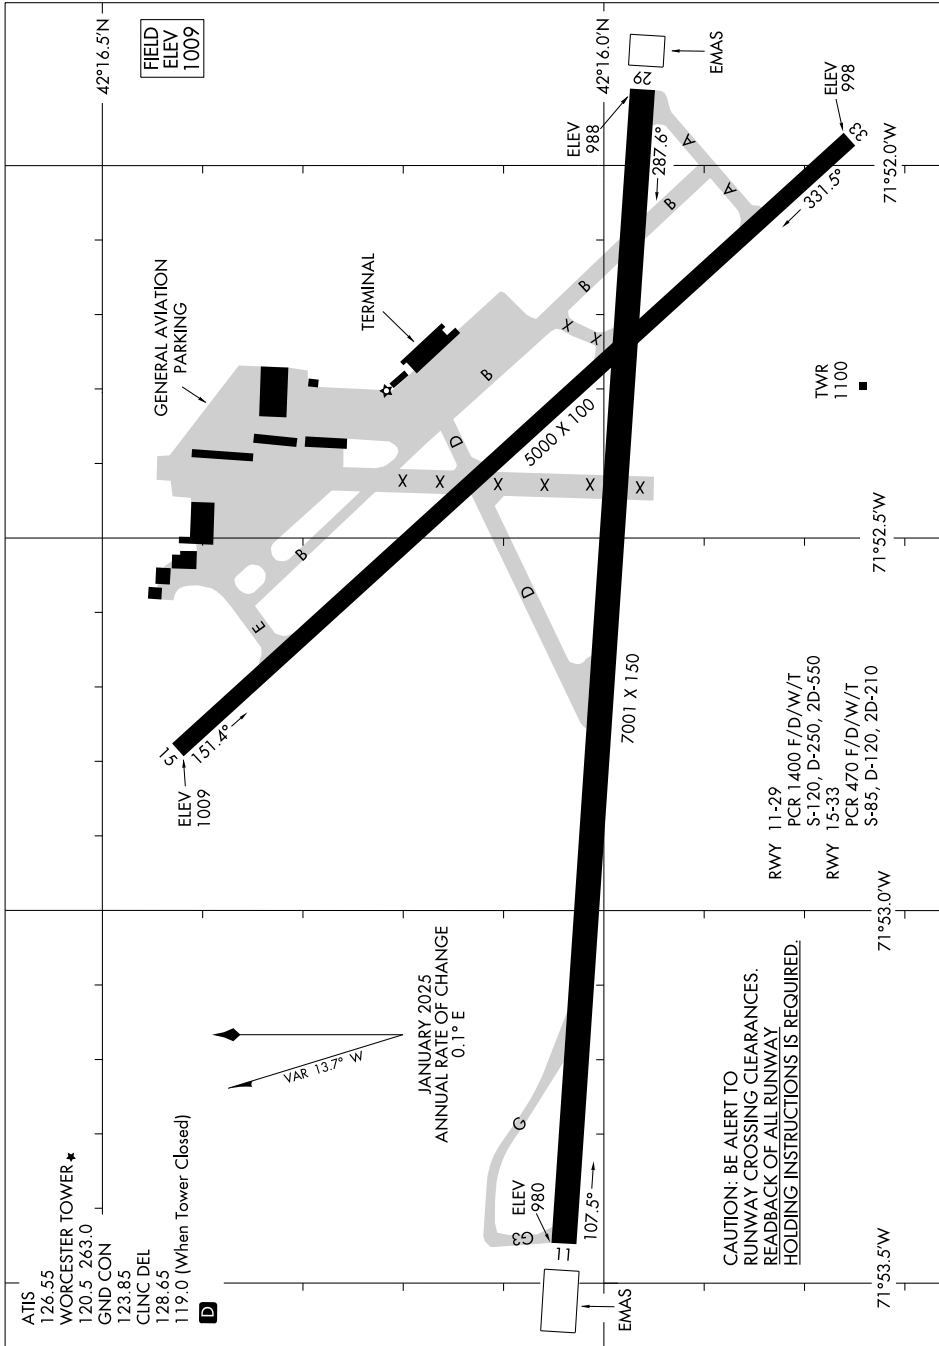

AIRPORT DIAGRAM

AL-652 (FAA)

WORCESTER RGNL (ORH)
WORCESTER, MASSACHUSETTS

NE-1, 15 MAY 2025 to 12 JUN 2025

NE-1, 15 MAY 2025 to 12 JUN 2025

AIRPORT DIAGRAM

WORCESTER, MASSACHUSETTS
WORCESTER RGNL (ORH)