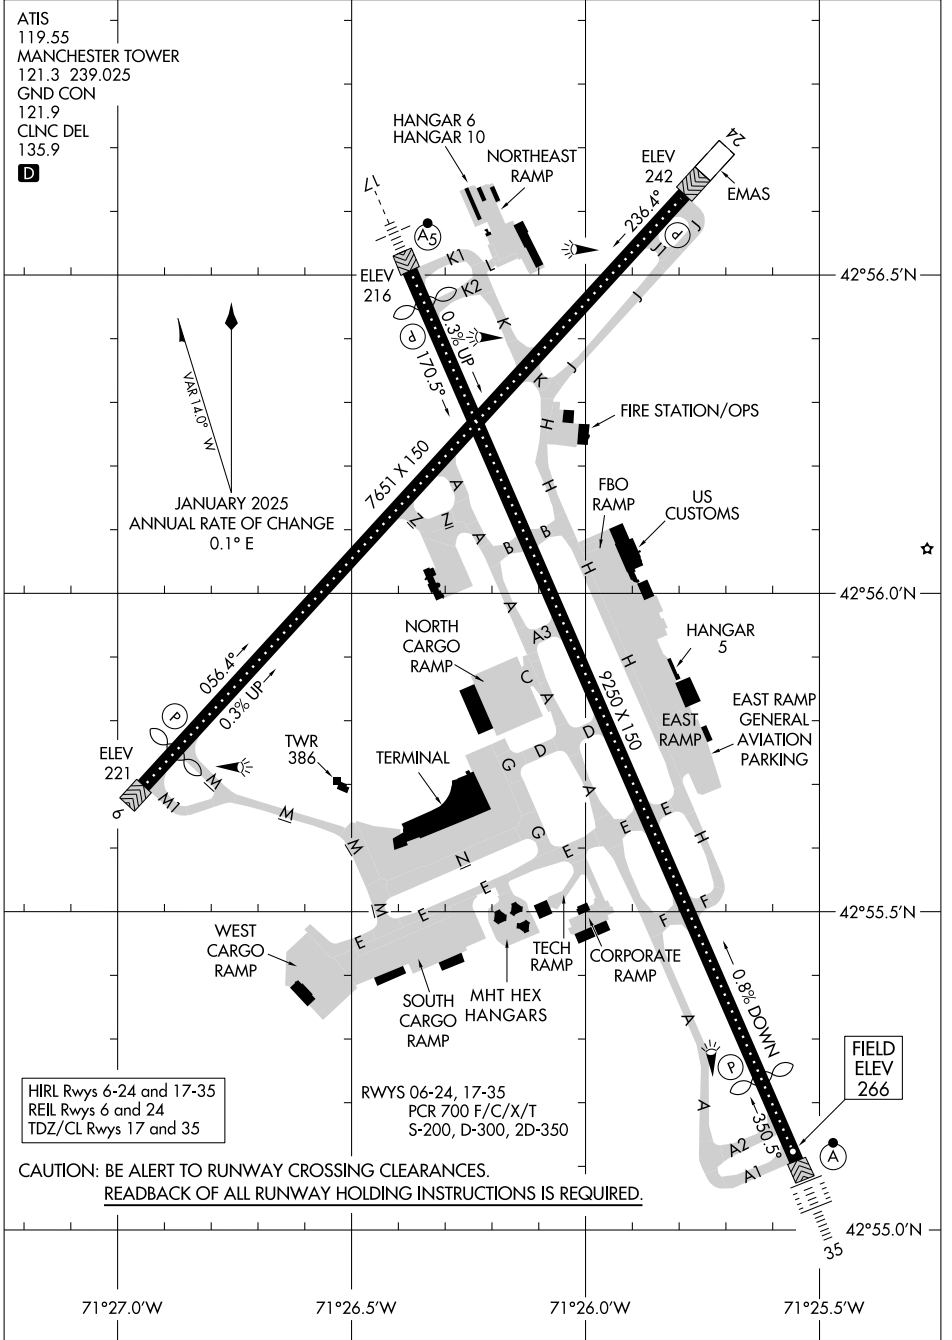

25107

AIRPORT DIAGRAM

AL-246 (FAA)

MANCHESTER BOSTON RGNL (MHT)
MANCHESTER, NEW HAMPSHIRE

NE-1, 15 MAY 2025 to 12 JUN 2025

NE-1, 15 MAY 2025 to 12 JUN 2025

AIRPORT DIAGRAM

25107

MANCHESTER, NEW HAMPSHIRE
MANCHESTER BOSTON RGNL (MHT)