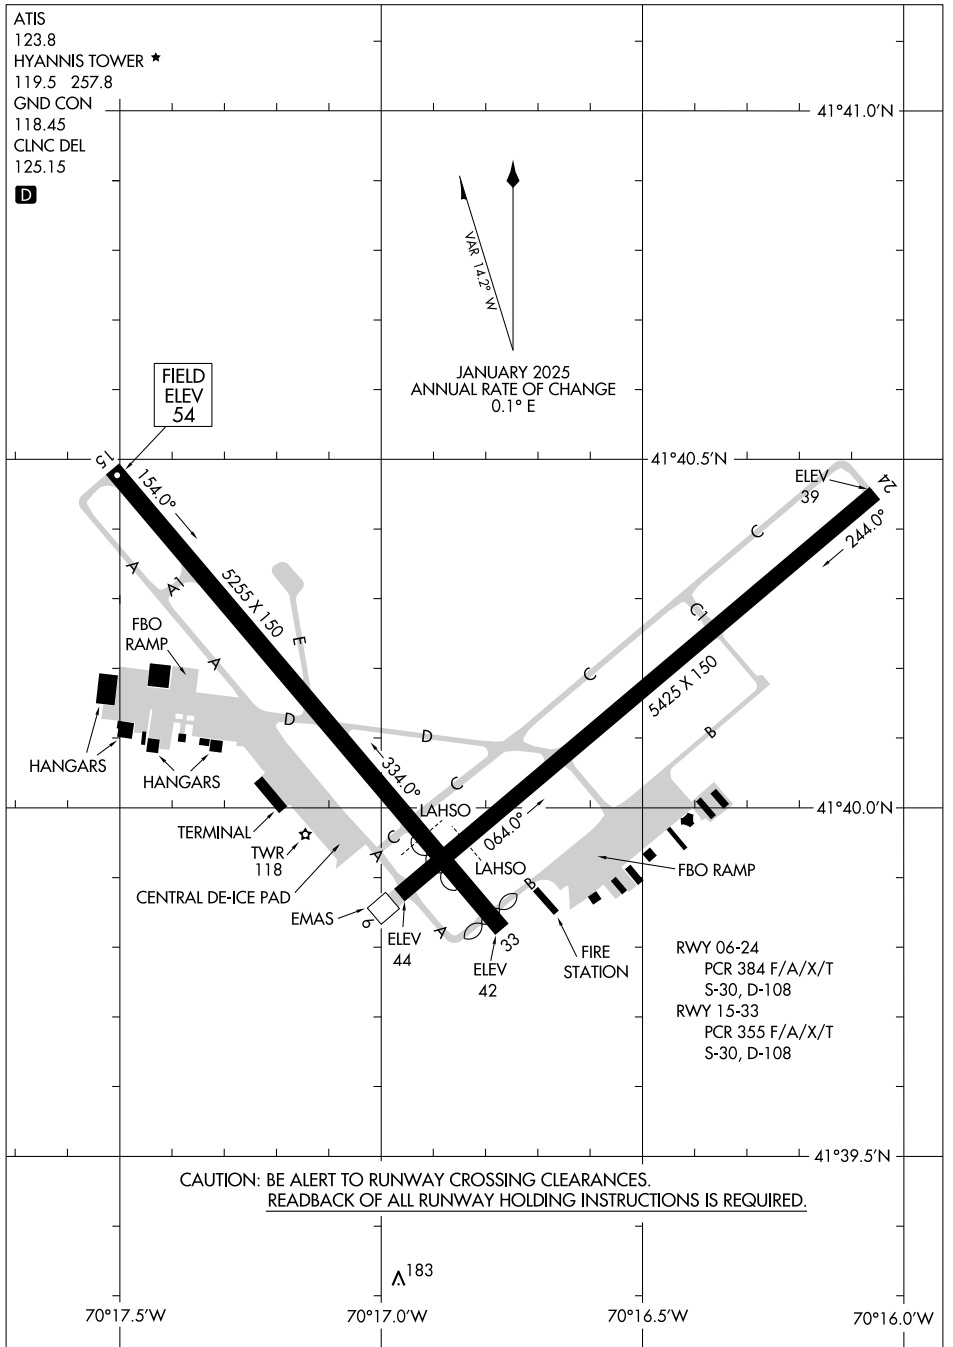

25107

AIRPORT DIAGRAM

AL-675 (FAA)

CAPE COD GATEWAY (HYA)

HYANNIS, MASSACHUSETTS

ATIS
 123.8
 HYANNIS TOWER ★
 119.5 257.8
 GND CON
 118.45
 CLNC DEL
 125.15

D

 JANUARY 2025
 ANNUAL RATE OF CHANGE
 0.1° E

FIELD
 ELEV
 54

NE-1, 15 MAY 2025 to 12 JUN 2025

NE-1, 15 MAY 2025 to 12 JUN 2025

AIRPORT DIAGRAM

25107

HYANNIS, MASSACHUSETTS

CAPE COD GATEWAY (HYA)